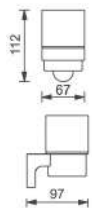

CODE
MO190

DESCRIPTION
Molten robe hook

INC VAT £21.41
TVA INC 28.69€