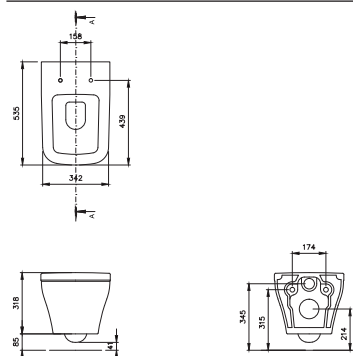

INC VAT £386.25
TVA INC 517.58€
£103.75 139.03€

Total with pan and soft-close seat **£490.00** **656.61€**

Available cisterns p.138

quick release seat

CODE
70115

DESCRIPTION
Indigo wall-hung bidet

INC VAT £269.00
TVA INC 360.46€