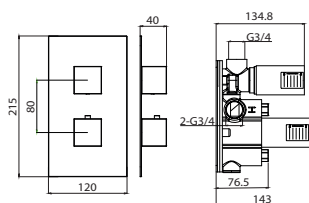

LP = 0.2 Bar

MP = 0.5 Bar

HP = 1.0 Bar

CODE **DESCRIPTION** **INC VAT** **TVA INC**
TO219.MB 1-way thermostatic shower valve COMPLETE - Matte Black £525.00 703.50€

CODE **INDIVIDUAL COMPONENTS** **INC VAT** **TVA INC**
VB019 Valve body - working components £316.00 423.43€
KT019.MB Handle & plate set - Matte Black £209.00 280.07€