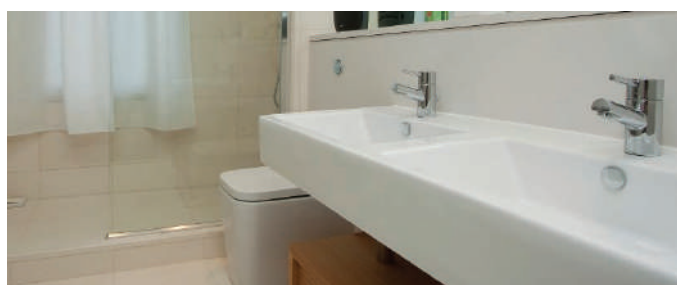

CDMS Architects, once again chose to use Saneux sanitaryware to ensure that the high standard of the renovation was achieved throughout the bathroom areas as well. Selecting our QUADRO basins and JONES back-to-wall pan, they managed to create bathroom spaces that are both stylish and functional.

Réalisé par la société CDMS Architects, le projet résidentiel Hove Park Villa s'est vu décerner le prix « Residential Award 2010 » par l'association Sussex Heritage Trust. La rénovation de cette maison d'époque, construite au début du 20e siècle, s'est déroulée en deux étapes.

Les travaux de la première phase concernaient les chambres principales, les salles de bains et les pièces à vivre, tandis que la seconde phase visait notamment à repenser la cuisine et à aménager le jardin. Ainsi, le garage a été détruit, tandis que la cuisine a été agrandie et repensée. L'utilisation de matériaux et de finitions de qualité a permis de garantir une meilleure continuité entre les pièces, tout en conservant le caractère et le charme de cette maison de style édouardien.

CDMS Architects a fait le choix des appareils sanitaires Saneux, et ce, dans l'objectif de respecter également un très haut niveau d'exigence au sein des salles de bains. Le fait d'opter pour nos vasques QUADRO et nos cuvettes classiques JONES a permis à cette société de concevoir des espaces à la fois élégants et fonctionnels.