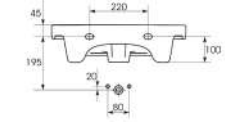

Extra holes can be drilled where required for £23.08 inc. VAT each, please quote code ETH when ordering extra tap holes.
All washbasins and units can be wall mounted unless specified.

CODE PR050 DESCRIPTION Prague 50 x 40cm washbasin 1 tap hole

INC VAT £119.00 **TVA INC** 159.46€

CODE PR050.1 DESCRIPTION Prague 50cm 2 drawer white gloss unit

INC VAT £376.00 **TVA INC** 503.84€

CODE IN300 **OPTIONAL EXTRA - HIDDEN LED LIGHTING**
Inside hidden furniture light with IR motion sensor

INC VAT £23.99 **TVA INC** 32.14€

Total including washbasin and unit **£495.00** **663.30€**

CODE PR060 DESCRIPTION Prague 60 x 45cm washbasin 1 tap hole

INC VAT £125.00 **TVA INC** 167.50€

CODE PR060.1 DESCRIPTION Prague 60cm 2 drawer white gloss unit

INC VAT £400.00 **TVA INC** 536.00€

CODE IN300 **OPTIONAL EXTRA - HIDDEN LED LIGHTING**
Inside hidden furniture light with IR motion sensor

INC VAT £23.99 **TVA INC** 32.14€

Total including washbasin and unit **£525.00** **703.50€**

CODE PR040.1 DESCRIPTION Prague 150 x 40 x 30cm tall white gloss side unit

INC VAT £595.00 **TVA INC** 797.30€