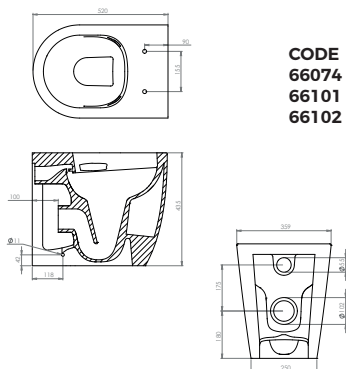

NOTE AUX PLOMBIERS !

CODE	DESCRIPTION	INC VAT	TVA INC
66074	Uni RIMLESS back-to-wall WC pan	£258.00	345.72€
66101	Uni standard soft-close seat and cover	£90.00	120.60€
66102	Uni slim-line soft-close seat and cover	£105.00	140.70€

Total for pan and standard soft-close seat   **£348.00**   **466.32€**

Available cisterns p.138