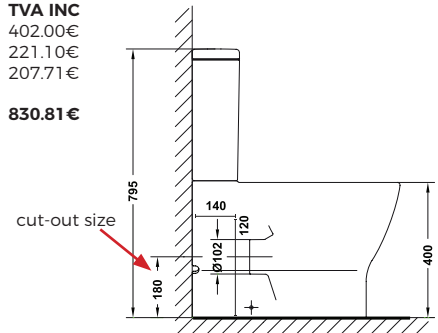

CODE	DESCRIPTION
601301	Matteo / Project close-coupled WC pan. L/H soil exit
60131	Matteo / Project cistern
60133C	Matteo / Project soft-close seat for c/c option

Total with pan, cistern and soft-close seat

INC VAT	TVA INC
£300.00	402.00€
£165.00	221.10€
£155.00	207.71€

£620.00 830.81€