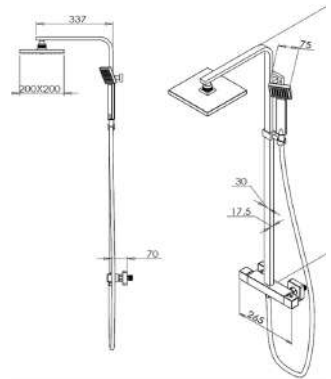

CODE
TO035

DESCRIPTION
Thermostatic rigid riser - MP
inc. overhead & handset

INC VAT
£443.52

TVA INC
594.31€

CODE
TO045
TO045.MB

DESCRIPTION
Thermostatic square shower - Chrome
Thermostatic square shower - Matte Black

INC VAT
£545.00
£645.00

TVA INC
730.30€
864.30€

WRAS Approved Valve