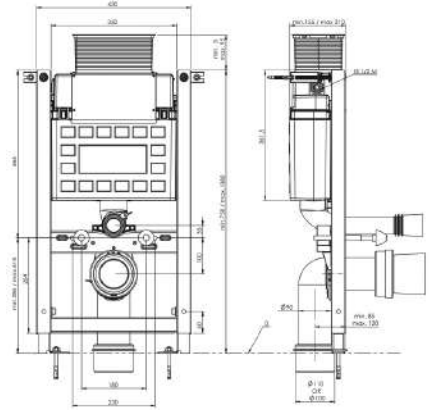

CODE
HC2037

DESCRIPTION
Flushe concealed cistern for use with flush plate.
Front or top flush - MECHANICAL FLUSH

INC VAT
£204.76

TVA INC
274.37€

Available flush plates p.142