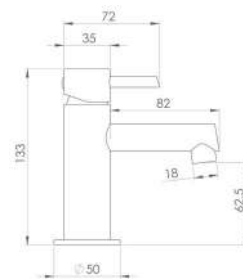

CODE
CO202 Mini basin mixer - Chrome
CO202.MB Mini basin mixer - Matte Black

INC VAT £159.00
TVA INC 213.06€
INC VAT £189.60
TVA INC 254.06€