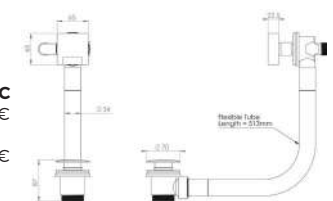

CODE	DESCRIPTION	INC VAT	TVA INC
TO099	Tooga square bath filler with pop-up waste & overflow - Chrome	£149.40	200.20€
TO099.MB	Tooga square bath filler with pop-up waste & overflow - Matte Black	£198.96	266.61€