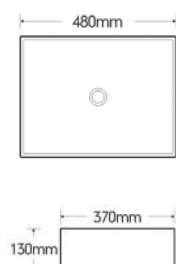

1800mm Countertop

QTY	CODE	DESCRIPTION	INC VAT	TVA INC
x2	39007	Matteo countertop washbasin 48 x 37cm	£160.00 each	214.40€ l'unité
x1	MC180.01	Podium white gloss countertop, 1800 x 485mm	£811.00	1,086.73€
x1	MC180.03	Podium zulu wengé countertop, 1800 x 485mm	£717.00	960.78€
x2	M0401.1	Podium 90cm 1 drawer white gloss unit	£717.00 each	960.78€ l'unité
x2	M0403.1	Podium 90cm 1 drawer zulu wengé unit	£733.00 each	982.21€ l'unité
Total (White gloss countertop, unit & basin)			£2,565.00	3,437.09€
Total (Zulu wengé countertop, unit & basin)			£2,503.00	3,354.00€

Double-height drawer units are also available for this configuration from the Podium range.
La gamme Podium de mobilier sans poignée propose également des tiroirs double hauteur pour cette configuration.

QTY	CODE	DESCRIPTION	INC VAT	TVA INC
x1	MB101	Decorative countertop towel rail bracket (For 500mm & 1000mm countertops)	£153.77	206.05€
x1	MB201	Decorative countertop towel rail bracket (For 600mm & 1200mm countertops)	£176.81	236.92€
x1	MB301	Decorative countertop towel rail bracket (For 750mm & 1500mm countertops)	£189.29	253.65€
x1	MB401	Decorative countertop towel rail bracket (For 900mm & 1800mm countertops)	£197.59	264.77€