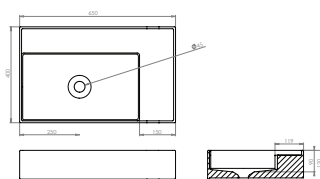

CODE
83111
83111.0

DESCRIPTION
Icon 65 x 40cm sit on washbasin - 1 tap hole
Icon 65 x 40cm sit on washbasin - no tap hole

INC VAT £550.00
TVA INC 737.00€
£550.00 737.00€