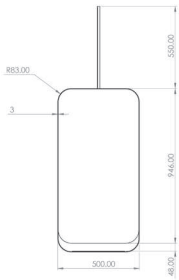

CODE
VOL5001

DESCRIPTION
Volato 50 x 100cm mirror

Wall-mounted with ceiling mounted appearance

INC VAT   **TVA INC**
£550.00   737.00€

VOLATO is our most unique mirror in terms of style and quality. The mirror, made from steel to ensure ultimate durability and coated with a modern matte black finish, is a great centerpiece to have in your bathroom.

VOLATO est notre miroir particulièrement unique en termes de style et de qualité. Ce miroir est fabriqué à partir de métal pour assurer une durabilité et recouvert d'un fini « noir mat » c'est une pièce maitresse à avoir dans votre salle de bains.