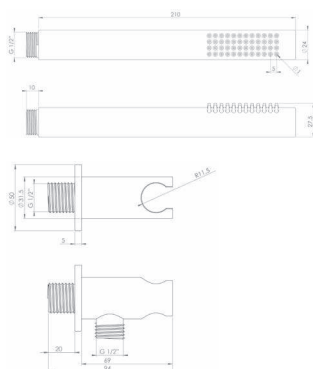

CODE
CO229

DESCRIPTION
Cos round wall-mounted shower arm
400mm - Chrome

CO229.MB
Cos round wall-mounted shower arm
400mm - Matte Black

INC VAT
£78.00

TVA INC
104.52€

INC VAT
£109.08

TVA INC
146.17€

CODE	DESCRIPTION	INC VAT	TVA INC
CO230	Cos round slim handset - Chrome	£42.00	56.28€
CO234	Cos round shower outlet & holder - Chrome	£54.00	72.36€
SH150SS	Cos / Tooga shower hose 1.5m - Chrome	£19.20	25.73€
Total with handset, outlet & holder, and hose		£115.20	154.37€