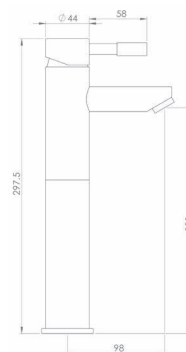

CODE
PA004

DESCRIPTION
Tall basin mixer - LP

INC VAT   **TVA INC**
£145.00   194.30€