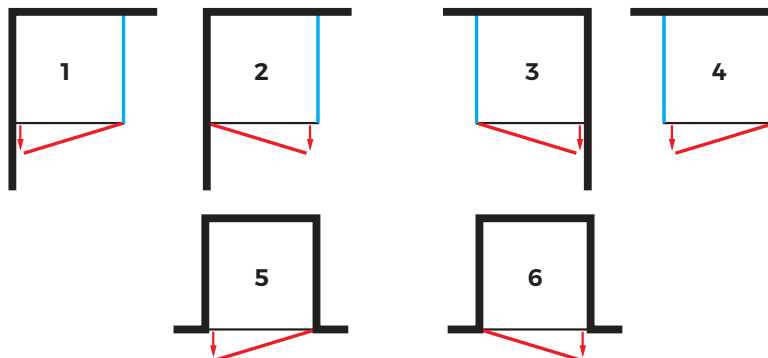

CONFIGURATIONS