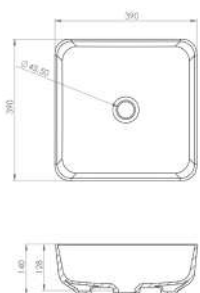

INC VAT £152.00
TVA INC 203.68€

CODE
39012

DESCRIPTION
Podium sit on bowl 40 x 33cm
No overflow

INC VAT **TVA INC**
£148.00 198.32€

CODE
39013

DESCRIPTION
Podium sit on bowl 39 x 39cm
No overflow

INC VAT **TVA INC**
£148.80 199.39€