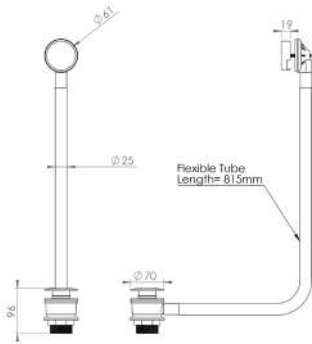

MP = 0.5 Bar

HP = 1.0 Bar

CODE	DESCRIPTION	INC VAT	TVA INC
CO098	Round overflow with pop-up waste - Chrome	£60.00	80.40€
CO098.MB	Round overflow with pop-up waste - Matte Black	£75.00	100.50€

CODE	DESCRIPTION	INC VAT	TVA INC
CO099	Round bath filler with pop-up waste & overflow - Chrome	£129.00	172.86€
CO099.MB	Round bath filler with pop-up waste & overflow - Matte Black	£168.96	226.41€