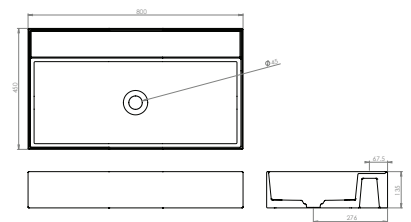

CODE	DESCRIPTION	INC VAT	TVA INC
84112	Icon 80 x 45cm sit on washbasin - 1 tap hole	£475.00	636.50€
84112.0	Icon 80 x 45cm sit on washbasin - no tap hole	£475.00	636.50€
84112W	Icon 80 x 45cm wall-mounted washbasin - 1 tap hole	£475.00	636.50€
84112W.0	Icon 80 x 45cm wall-mounted washbasin - no tap hole	£475.00	636.50€