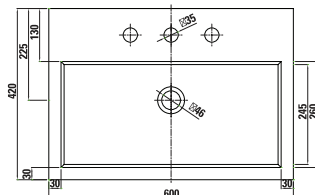

Extra holes can be drilled where required for £23.08 inc. VAT each, please quote code ETH when ordering extra tap holes.
All washbasins and units can be wall mounted unless specified.