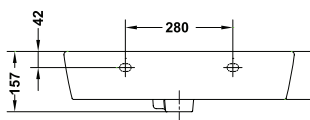

CODE	DESCRIPTION	INC VAT	TVA INC
60115	Project 55 x 45cm washbasin 1 tap hole	£179.80	240.93€
60113	Pedestal	£119.44	160.04€
60114	Semi-pedestal 20 x 30cm	£141.28	189.31€