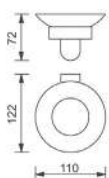

CODE
MO280

DESCRIPTION
Molten soap dish

INC VAT £36.00
TVA INC 48.24€