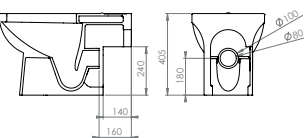

CODE
50070
50071
50073
50078
50079

DESCRIPTION
Austen close-coupled WC pan
Austen cistern
Austen standard soft-close seat
Austen slim-line soft-close seat
Austen slim-line standard seat

INC VAT	TVA INC
£160.00	214.40€
£136.00	182.24€
£99.00	132.66€
£110.00	147.40€
£79.00	105.86€

Total with cistern and standard soft-close seat £395.00 529.30€

SLIM-LINE SEAT AVAILABLE

You can upgrade any Austen close-coupled or back-to-wall WC pan with a premium slim-line SC seat - for that fabulous, **modern look!**

CODE
500701
50071
50073
50078
50079

DESCRIPTION
Austen close-coupled WC pan, L/H soil exit
Austen cistern
Austen standard soft-close seat
Austen slim-line soft-close seat
Austen slim-line standard seat

INC VAT	TVA INC
£255.00	341.70€
£136.00	182.24€
£99.00	132.66€
£110.00	147.40€
£79.00	105.86€

Total with cistern and standard soft-close seat £490.00 656.60€

SLIM-LINE SEAT AVAILABLE

You can upgrade any Austen close-coupled or back-to-wall WC pan with a premium slim-line SC seat - for that fabulous, **modern look!**

CODE
500702
50071
50073
50078
50079

DESCRIPTION
Austen close-coupled WC pan, R/H soil exit
Austen cistern
Austen standard soft-close seat
Austen slim-line soft-close seat
Austen slim-line standard seat

INC VAT	TVA INC
£255.00	341.70€
£136.00	182.24€
£99.00	132.66€
£110.00	147.40€
£79.00	105.86€

Total with cistern and standard soft-close seat £490.00 656.60€

SLIM-LINE SEAT AVAILABLE

You can upgrade any Austen close-coupled or back-to-wall WC pan with a premium slim-line SC seat - for that fabulous, **modern look!**