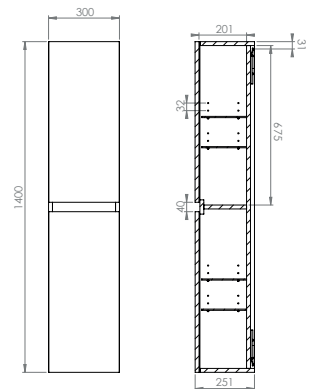

DESCRIPTION
Podium tall side unit 140 x 30 x 25cm - White gloss
Podium tall side unit 140 x 30 x 25cm - Zulu wengé

INC VAT
£495.00
£495.00

TVA INC
663.30€
663.30€

Pictured: PODIUM 90cm unit with matching countertop & side units in white gloss, and PODIUM 39020 round sit on washbasin in white.