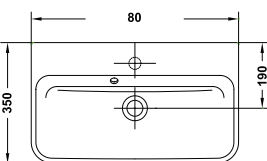

CODE	DESCRIPTION
60120	Project 80 x 35cm washbasin 1 tap hole
60114	Semi-pedestal 20 x 30cm
60113	Pedestal

INC VAT	TVA INC
£327.48	438.82€
£141.28	189.31€
£119.44	160.04€