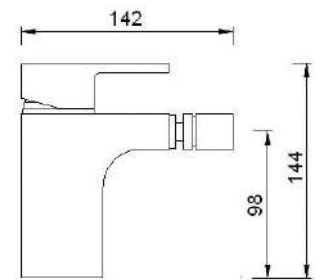

INC VAT **TVA INC**
 £269.40 361.00€
 £299.04 400.71€

CODE
TO006

DESCRIPTION
 Bidet mixer no popup waste - MP

INC VAT **TVA INC**
 £99.00 132.66€

CODE
TO232
TO232.MB

DESCRIPTION
 Square bath spout - Chrome
 Square bath spout - Matte Black