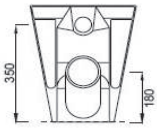

CODE
83119
83101SQ

DESCRIPTION
Icon RIMLESS square back-to-wall WC pan
Icon square soft-close seat

INC VAT £490.00
TVA INC 656.60€
£190.00 254.60€

Total with pan and soft-close seat

£680.00 911.20€

Available cisterns p.138

CODE
83120

DESCRIPTION
Icon square back-to-wall bidet

INC VAT £490.00
TVA INC 656.60€

CODE
83121
83101SQ

DESCRIPTION
Icon RIMLESS square wall-hung WC pan
Icon square soft-close seat

INC VAT £490.00
TVA INC 656.60€
£190.00 254.60€

Total with pan and soft-close seat

£680.00 911.20€

Available cisterns p.138

CODE
83122

DESCRIPTION
Icon round wall-hung bidet

INC VAT £490.00
TVA INC 656.60€