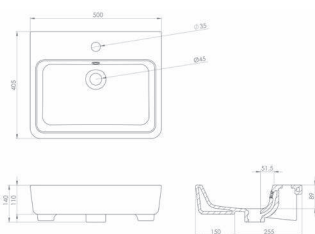

CODE	DESCRIPTION	INC VAT	TVA INC
69001	Uni 52 x 26cm semi-recessed washbasin no taphole	£295.00	395.30€
69001.LH	Uni 52 x 26cm semi-recessed washbasin left hand taphole	£295.00	395.30€
69001.RH	Uni 52 x 26cm semi-recessed washbasin right hand taphole	£295.00	395.30€