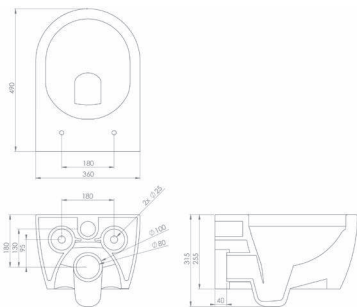

CODE	DESCRIPTION	INC VAT	TVA INC
50065	Austen RIMLESS wall-mounted WC pan	£305.00	408.70€
50058	Austen soft-close seat & cover	£154.00	206.36€
50059	Austen slim-line soft-close seat & cover	£164.00	219.76€
Total with pan and soft-close seat		£459.00	615.06€

Available cisterns p.138
*not compatible with HC2037 & FL2024

quick release seat

RIM_X
RIMLESS TECHNOLOGY