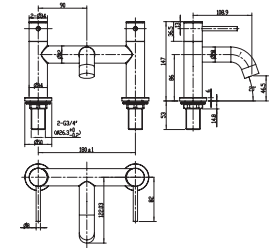

LP = 0.2 Bar

MP = 0.5 Bar

HP = 1.0 Bar

CODE
CO232
CO232.MB

DESCRIPTION
Round bath spout - Chrome
Round bath spout - Matte Black

INC VAT
£89.00
£129.00

TVA INC
119.26€
172.86€

CODE
CO012