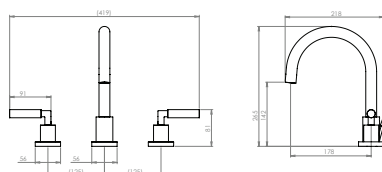

CODE
TE420

DESCRIPTION
3 piece basin mixer with pop-up waste - MP

INC VAT   **TVA INC**
£382.79   512.94€