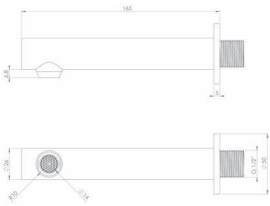

LP = 0.2 Bar

MP = 0.5 Bar

HP = 1.0 Bar

CODE
CO232
CO232.MB

DESCRIPTION
Round bath spout - Chrome
Round bath spout - Matte Black

INC VAT
£89.00
£129.00

TVA INC
119.26€
172.86€

CODE
CO012