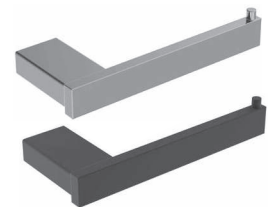

CODE
PU262
PU262.MB

DESCRIPTION
Pulse toilet roll holder & shelf - Chrome
Pulse toilet roll holder & shelf - Matte Black

INC VAT   **TVA INC**
£89.00   119.26€
£119.00   159.46€