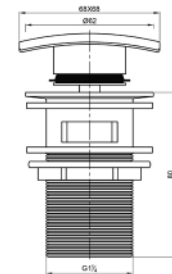

CODE
WA003.MB

DESCRIPTION
Unslotted pop-up waste for basins - Matte Black

INC VAT   **TVA INC**
£58.50   78.39€