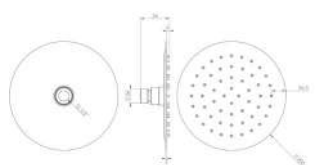

CODE
CO223

DESCRIPTION

Cos slim round shower head - Chrome
200mm x 2mm

INC VAT
£109.20

TVA INC
146.33€

CO223.MB

Cos slim round shower head - Matte Black
200mm x 2mm

£159.00

213.06€