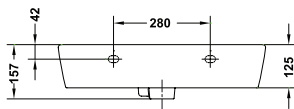

CODE	DESCRIPTION
60110	Project 50 x 35cm washbasin 1 tap hole
60114	Semi-pedestal 20 x 30cm
60113	Pedestal

INC VAT	TVA INC
£173.38	232.32€
£141.28	189.31€
£119.44	160.04€