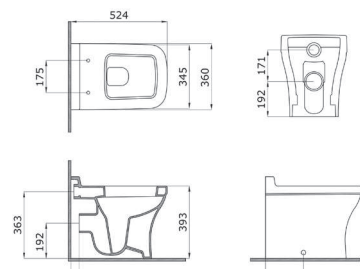

CODE
70114
70112

DESCRIPTION
Indigo back-to-wall WC pan
Indigo standard soft-close seat

INC VAT £331.25
TVA INC 443.87€
£103.75 139.03€

Total with pan and soft-close seat **£435.00** **582.90€**

Available cisterns p.138