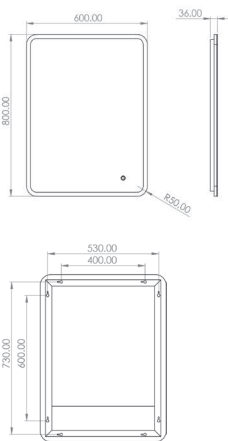

CODE	DESCRIPTION	INC VAT	TVA INC
FR060M	Frontier 60/80cm LED mirror inc. demister pad	£633.60	849.02€

*can be mounted portrait or landscape

TECHNICAL
Depth: 36mm
Height: 800mm
Width: 600mm
Light type: LED 3000k - 6500k
Switch: Touch sensor