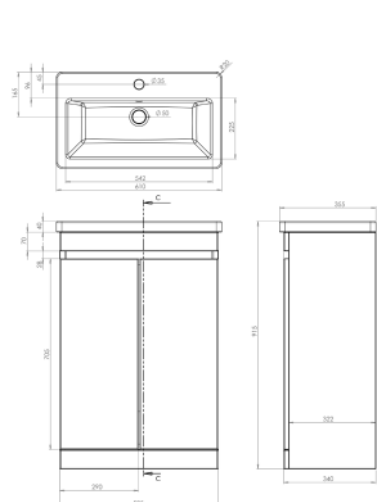

CODE AIRB80	DESCRIPTION Air 80 x 35cm washbasin 1 tap hole	INC VAT £162.00	TVA INC 217.08€
CODE AIRW80.W AIRW80.AC	DESCRIPTION Air 80cm 2 door wall-mounted unit - White gloss Air 80cm 2 door wall-mounted unit - Alpine carbon	INC VAT £234.00 £234.00	TVA INC 313.56€ 313.56€
CODE IN300	OPTIONAL EXTRA - HIDDEN LED LIGHTING Inside hidden furniture light with IR motion sensor	INC VAT £23.99	TVA INC 32.14€
Total including washbasin and unit		£396.00	530.64€

INC VAT £162.00	TVA INC 217.08€
INC VAT £234.00 £234.00	TVA INC 313.56€ 313.56€
INC VAT £23.99	TVA INC 32.14€
£396.00	530.64€