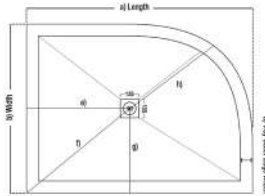

QUADRANT TRAYS

CODE	DESCRIPTION	A	B	C	D	E	F	G	H	INC VAT	TVA INC
H2526	H25 Stone Resin Shower Tray 25mm Quad 800 x 800	800	800	24 - 27	60	400	565	400	340	£277.00	371.18€
H2527	H25 Stone Resin Shower Tray 25mm Quad 900 x 900	900	900	24 - 27	60	450	635	450	405	£297.91	399.20€
H2527AS	H25 Stone Resin Shower Tray 25mm Quad 900 x 900 - Anti-slip	900	900	24 - 27	60	450	635	450	405	£411.13	550.91€
H2542	H25 Stone Resin Shower Tray 25mm Quad 1000 x 1000	1000	1000	24 - 27	60	450	635	450	405	£416.34	557.90€
H2528	H25 Stone Resin Shower Tray 25mm Quad 1000 x 800 Q L/H	1000	800	24 - 27	60	500	645	400	415	£395.69	530.22€
H2529	H25 Stone Resin Shower Tray 25mm Quad 1000 x 800 Q R/H	1000	800	24 - 27	60	500	645	400	415	£395.69	530.22€
H2543	H25 Stone Resin Shower Tray 25mm Quad 1100 x 800 Q L/H	1100	800	24 - 27	60	500	645	400	415	£476.68	638.75€
H2544	H25 Stone Resin Shower Tray 25mm Quad 1100 x 800 Q R/H	1100	800	24 - 27	60	500	645	400	415	£476.68	638.75€
H2530	H25 Stone Resin Shower Tray 25mm Quad 1200 x 800 Q L/H	1200	800	24 - 27	60	600	725	400	495	£420.81	563.89€
H2531	H25 Stone Resin Shower Tray 25mm Quad 1200 x 800 Q R/H	1200	800	24 - 27	60	600	725	400	495	£420.81	563.89€
H2532	H25 Stone Resin Shower Tray 25mm Quad 1200 x 900 Q L/H	1200	900	24 - 27	60	600	745	450	555	£469.88	629.64€
H2533	H25 Stone Resin Shower Tray 25mm Quad 1200 x 900 Q R/H	1200	900	24 - 27	60	600	745	450	555	£469.88	629.64€