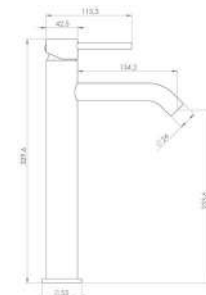

CODE
CO204 Tall basin mixer - MP - Chrome
CO204.MB Tall basin mixer - MP - Matte Black

INC VAT £229.08
TVA INC 306.97€
INC VAT £269.40
TVA INC 361.00€