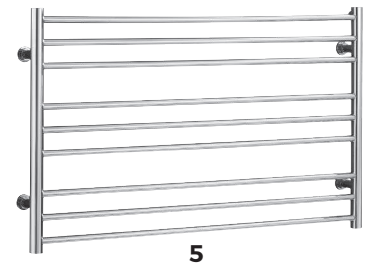

All TEMPUS heated towel rails are made from stainless steel.

	PRODUCT CODE	FIXING HEIGHTS	FIXING CENTRES	HEIGHT X WIDTH	WATTS	BTU	SUMMER ELEMENT	STAINLESS STEEL		
								CODE	INC VAT	TVA INC
1	TE-7026	460	265	790 x 300	197	672	150	TE-7026	£320.93	430.05€
2	TE-7036	460	365	790 x 400	215	733	150	TE-7036	£340.58	456.37€
3	TE-7046	460	570	790 x 600	301	1026	150	TE-7046	£404.78	542.40€
4	TE-7056	460	716	790 x 750	346	1180	150	TE-7056	£471.57	631.90€
5	TE-7016	370	965	600 x 1000	352	1200	150	TE-7016	£478.12	640.68€
6	TE-7066	880	365	1210 x 400	329	1122	300	TE-7066	£471.57	631.90€
7	TE-7076	880	470	1210 x 500	397	1345	300	TE-7076	£530.52	710.89€
8	TE-7086	880	570	1210 x 600	458	1462	300	TE-7086	£614.35	823.23€
9	TE-7096	880	716	1210 x 750	531	1811	300	TE-7096	£681.14	912.73€
10	TE-7106	1296	365	1630 x 400	443	1511	300	TE-7106	£779.39	1,044.39€
11	TE-7116	1296	570	1630 x 600	619	2111	600	TE-7116	£956.24	1,281.36€
12	TE-7126	1296	716	1630 x 750	706	2407	600	TE-7126	£1,100.34	1,474.45€