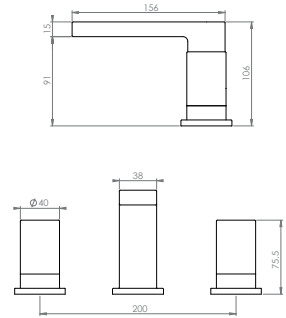

CODE
NI103

DESCRIPTION
3 piece basin mixer - MP

INC VAT
£275.00

TVA INC
368.50€