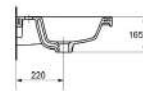

CODE IN300 **OPTIONAL EXTRA - HIDDEN LED LIGHTING**
Inside hidden furniture light with IR motion sensor

INC VAT £23.99 **TVA INC** 32.14€

Total including washbasin and unit **£525.00** **703.50€**