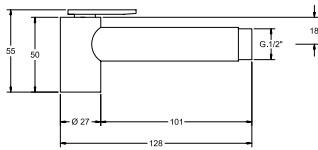

**CODE
S1103**

DESCRIPTION
Round douche head - brass
including hose and bracket

INC VAT
£120.00

TVA INC
160.80€

**CODE
S1113**

DESCRIPTION
Round douche head - brass
including hose and stopcock

INC VAT
£128.00

TVA INC
171.52€

**For safe water delivery add S1120
thermo balancing valve**