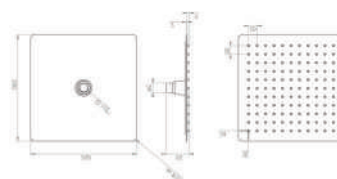

CODE
TO224
DESCRIPTION
Tooga slim square shower head - Chrome
250mm x 2mm

INC VAT £179.40
TVA INC 240.40€