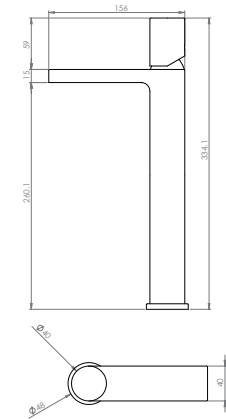

CODE
NI104

DESCRIPTION
Single lever tall basin mixer - MP

INC VAT
£268.00

TVA INC
359.12€