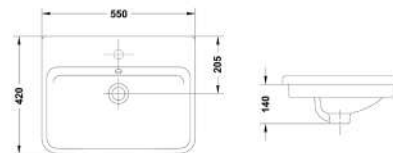

CODE	DESCRIPTION	INC VAT	TVA INC
60108	Project 55 x 42cm recessed washbasin 1 tap hole	£256.85	344.18€