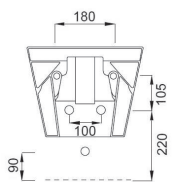

CODE
83117
83101RO

DESCRIPTION
Icon RIMLESS round wall-hung WC pan
Icon round soft-close seat

INC VAT £490.00
TVA INC 656.60€
£190.00 254.60€

Total with pan and soft-close seat

£680.00 911.20€

Available cisterns p.138

CODE
83118

DESCRIPTION
Icon round wall-hung bidet

INC VAT £490.00
TVA INC 656.60€