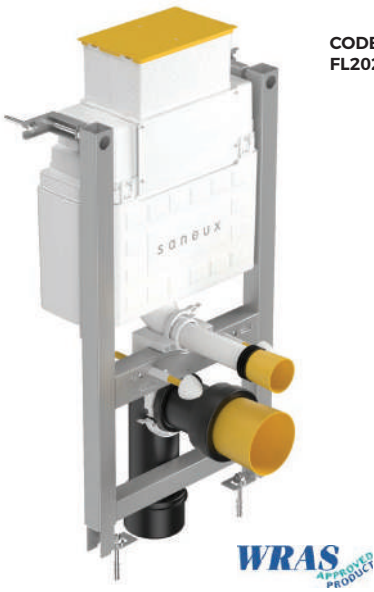

Components WRAS Approved

**Pictured: FLUSHE FP112 matte black dot
flush plate. Also featured, UNI RIMLESS
wall-hung WC pan and slim, soft-close seat.**

FLUSHE 2.0 FLUSHING SYSTEMS

CODE
FL2024

DESCRIPTION
Flushe 780mm universal framed cistern
Front or top flush - MECHANICAL FLUSH