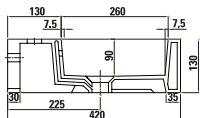

CODE **DESCRIPTION**
M0201.1 Podium 60cm 1 drawer white gloss unit
M0203.1 Podium 60cm 1 drawer zulu wengé unit

INC VAT **TVA INC**
£561.00 751.74€
£561.00 751.74€

CODE **OPTIONAL EXTRA - HIDDEN LED LIGHTING**
IN300 Inside hidden furniture light with IR motion sensor

INC VAT **TVA INC**
£23.99 32.14€

Total including washbasin and unit **£829.00 1,110.86€**

CODE **DESCRIPTION**
M0201.2 Podium 60cm 2 drawer white gloss unit
M0203.2 Podium 60cm 2 drawer zulu wengé unit

INC VAT **TVA INC**
£811.00 1,086.73€
£811.00 1,086.73€

CODE **OPTIONAL EXTRA - PLINTH KIT FOR DOUBLE DRAWER UNIT**
PLM0201 Podium white gloss plinth kit for 2 drawer unit
PLM0203 Podium zulu wengé plinth kit for 2 drawer unit

INC VAT **TVA INC**
£83.20 111.49€
£83.20 111.49€

Plinth kit includes 1 front plinth, 2 side plinths, 4 levelling legs, plinth clips and fixings

CODE **OPTIONAL EXTRA - HIDDEN LED LIGHTING**
IN300 Inside hidden furniture light with IR motion sensor

INC VAT **TVA INC**
£23.99 32.14€

Total including washbasin and unit **£1,079.00 1,445.85€**