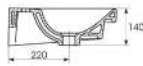

CODE IN300 **OPTIONAL EXTRA - HIDDEN LED LIGHTING**
Inside hidden furniture light with IR motion sensor

INC VAT £23.99 **TVA INC** 32.14€

Total including washbasin and unit **£495.00** **663.30€**