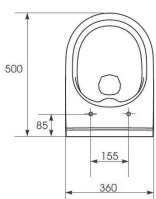

CODE	DESCRIPTION
PR0902	Prague RIMLESS close-coupled WC pan, R/H soil exit
PR091	Prague cistern
PR092	Prague standard soft-close seat
PR098	Prague slim-line soft-close seat

INC VAT	TVA INC
£254.00	340.36€
£139.00	186.26€
£92.00	123.28€
£95.85	128.44€

Total with pan, cistern and standard soft-close seat   £485.00   649.90€