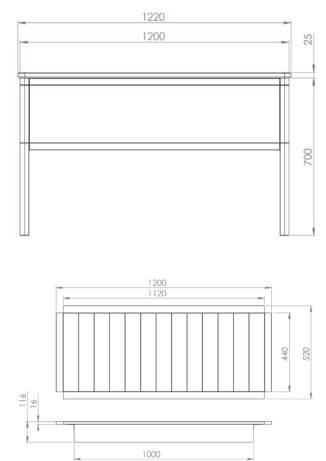

QTY	CODE	DESCRIPTION	INC VAT	TVA INC
x1	83114	Icon circle sit on washbasin	£395.00	529.30€
x1	FR120T.MW	Frontier 120cm countertop - Matte White	£680.00	911.20€
x1	FR120T.MC	Frontier 120cm countertop - Matte Cashmere	£680.00	911.20€
x1	FR120F.MW	Frontier 120cm floor-standing drawer unit - Matte White	£1,549.10	2,075.79€
x1	FR120F.MG	Frontier 120cm floor-standing drawer unit - Matte Grey	£1,549.10	2,075.79€
x1	FR120F.MF	Frontier 120cm floor-standing drawer unit - Matte Fiord	£1,549.10	2,075.79€
x1	HDL01	Berlin handle - Chrome	£21.99	29.47€
x1	HDL01.MB	Berlin handle - Matte Black	£31.99	42.87€
x1	HDL02	Madrid handle - Stainless Steel Knurled	£26.99	36.17€
x1	HDL02.MB	Madrid handle - Stainless Steel Knurled, Matte Black	£36.99	49.57€
QTY	CODE	RECOMMENDED WASTE	INC VAT	TVA INC
x1	WA005	Low profile plastic trap for furniture	£30.00	40.20€
QTY	CODE	OPTIONAL EXTRA - TRAY	INC VAT	TVA INC
x1	FR120U.MW	Frontier 120cm tray - Matte White	£517.00	692.78€
x1	FR120U.MG	Frontier 120cm tray - Matte Grey	£517.00	692.78€
x1	FR120U.MF	Frontier 120cm tray - Matte Fiord	£517.00	692.78€
Total with basin, countertop, unit & chrome handle			£2,646.09	3,545.76€