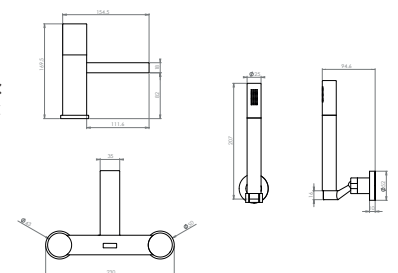

CODE
NI115

DESCRIPTION
Deck mounted 2 handle bath shower mixer - MP

INC VAT
£335.00

TVA INC
448.90€