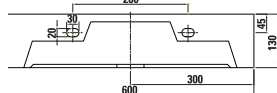

CODE **DESCRIPTION**
M0201.1 Podium 60cm 1 drawer white gloss unit
M0203.1 Podium 60cm 1 drawer zulu wengé unit

INC VAT **TVA INC**
£561.00 751.74€
£561.00 751.74€

CODE **OPTIONAL EXTRA - HIDDEN LED LIGHTING**
IN300 Inside hidden furniture light with IR motion sensor

INC VAT **TVA INC**
£23.99 32.14€

Total including washbasin and unit **£829.00 1,110.86€**

CODE **DESCRIPTION**
M0201.2 Podium 60cm 2 drawer white gloss unit
M0203.2 Podium 60cm 2 drawer zulu wengé unit

INC VAT **TVA INC**
£811.00 1,086.73€
£811.00 1,086.73€

CODE **OPTIONAL EXTRA - PLINTH KIT FOR DOUBLE DRAWER UNIT**
PLM0201 Podium white gloss plinth kit for 2 drawer unit
PLM0203 Podium zulu wengé plinth kit for 2 drawer unit

INC VAT **TVA INC**
£83.20 111.49€
£83.20 111.49€

Plinth kit includes 1 front plinth, 2 side plinths, 4 levelling legs, plinth clips and fixings

CODE **OPTIONAL EXTRA - HIDDEN LED LIGHTING**
IN300 Inside hidden furniture light with IR motion sensor

INC VAT **TVA INC**
£23.99 32.14€

Total including washbasin and unit **£1,079.00 1,445.85€**