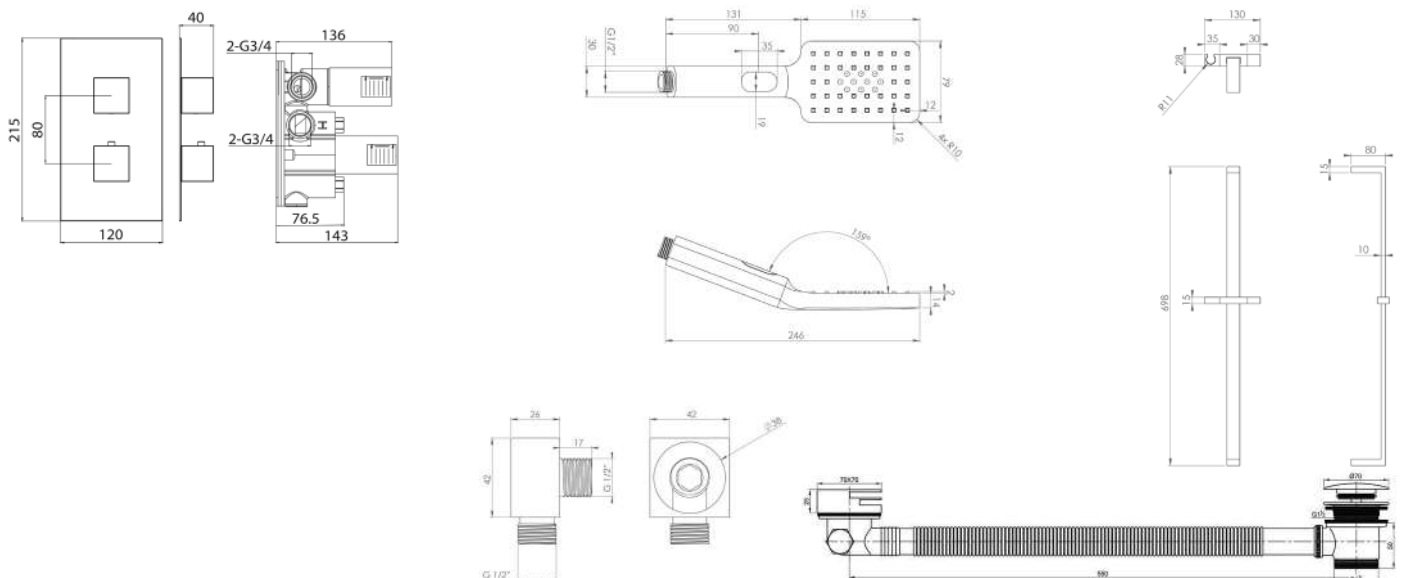

2 Water Outlet

CODE	DESCRIPTION	INC VAT	TVA INC
TOSP03.MB	Tooga 2 way thermostatic shower *valve; square 3 function handset; square shower rail; square shower outlet; 1.5m shower hose; square bath filler, overflow & clicker waste	£1,095.36	1,467.78€

Includes: TO220.MB, TO235.MB, TO231.MB, TO233.MB, SH150SS.MB & TO100.MB

*TO220.MB - WRAS Approved Valve