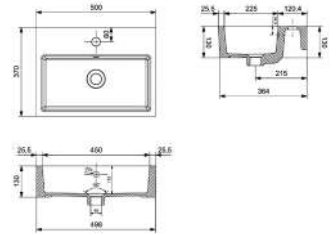

CODE **DESCRIPTION**
39001 Matteo 50 x 37cm washbasin 1 tap hole
39001.0 Matteo 50 x 37cm washbasin no tap hole

CODE **DESCRIPTION**
M0101.1 Podium 50cm 1 drawer white gloss unit
M0103.1 Podium 50cm 1 drawer zulu wengé unit

CODE **OPTIONAL EXTRA - HIDDEN LED LIGHTING**
IN300 Inside hidden furniture light with IR motion sensor

Total including washbasin and unit

INC VAT **TVA INC**
£244.40 327.50€
£244.40 327.50€

INC VAT **TVA INC**
£546.00 731.64€
£546.00 731.64€

INC VAT **TVA INC**
£23.99 32.14€

£790.40 1,059.14€

CODE **DESCRIPTION**
M0101.2 Podium 50cm 2 drawer white gloss unit
M0103.2 Podium 50cm 2 drawer zulu wengé unit

CODE **OPTIONAL EXTRA - PLINTH KIT FOR DOUBLE DRAWER UNIT**
PLM0101 Podium white gloss plinth kit for 2 drawer unit
PLM0103 Podium zulu wengé plinth kit for 2 drawer unit

Plinth kit includes: 1 front plinth, 2 side plinths, 4 levelling legs, plinth clips and fixings

CODE **OPTIONAL EXTRA - HIDDEN LED LIGHTING**
IN300 Inside hidden furniture light with IR motion sensor

Total including washbasin and unit

INC VAT **TVA INC**
£816.00 1,093.44€
£816.00 1,093.44€

INC VAT **TVA INC**
£83.20 111.49€
£83.20 111.49€

INC VAT **TVA INC**
£23.99 32.14€

£1,060.40 1,420.94€