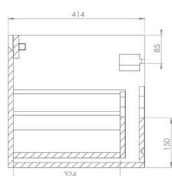

CODE **DESCRIPTION**
M0201.1 Podium 60cm 1 drawer white gloss unit
M0203.1 Podium 60cm 1 drawer zulu wengé unit

INC VAT **TVA INC**
£561.00 751.74€
£561.00 751.74€

CODE **OPTIONAL EXTRA - HIDDEN LED LIGHTING**
IN300 Inside hidden furniture light with IR motion sensor

INC VAT **TVA INC**
£23.99 32.14€

Total including washbasin and unit **£829.00 1,110.86€**

CODE **DESCRIPTION**
M0201.2 Podium 60cm 2 drawer white gloss unit
M0203.2 Podium 60cm 2 drawer zulu wengé unit

INC VAT **TVA INC**
£811.00 1,086.73€
£811.00 1,086.73€

CODE **OPTIONAL EXTRA - PLINTH KIT FOR DOUBLE DRAWER UNIT**
PLM0201 Podium white gloss plinth kit for 2 drawer unit
PLM0203 Podium zulu wengé plinth kit for 2 drawer unit

INC VAT **TVA INC**
£83.20 111.49€
£83.20 111.49€

Plinth kit includes 1 front plinth, 2 side plinths, 4 levelling legs, plinth clips and fixings

CODE **OPTIONAL EXTRA - HIDDEN LED LIGHTING**
IN300 Inside hidden furniture light with IR motion sensor

INC VAT **TVA INC**
£23.99 32.14€

Total including washbasin and unit **£1,079.00 1,445.85€**