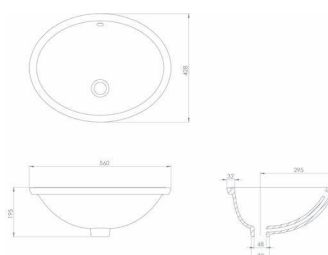

CODE
39107

DESCRIPTION
Undercounter washbasin 56 x 43 cm

INC VAT
£230.00

TVA INC
308.20€