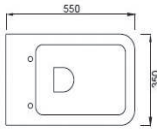

CODE
83119
83101SQ

DESCRIPTION
Icon RIMLESS square back-to-wall WC pan
Icon square soft-close seat

INC VAT £490.00
TVA INC 656.60€
£190.00 254.60€

Total with pan and soft-close seat

£680.00 911.20€

Available cisterns p.138

CODE
83120

DESCRIPTION
Icon square back-to-wall bidet

INC VAT £490.00
TVA INC 656.60€