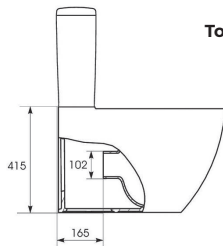

quick release seat

INDIGO_ART

WC'S

Pictured: INDIGO_ART RIMLESS wall-mounted WC pan and slim soft-close seat.

CODE	DESCRIPTION	INC VAT	TVA INC
70070	Indigo_Art close-coupled WC pan	£205.00	274.70€
70071	Indigo_Art cistern	£100.00	134.00€
70073	Indigo_Art slim soft-close seat	£90.00	120.60€