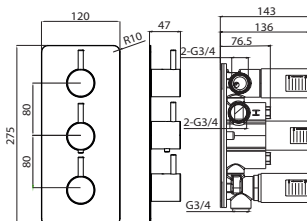

CODE
CO222.LMB **DESCRIPTION**
2-way thermostatic shower valve - L.P COMPLETE - Landscape - Matte Black

INC VAT £589.08
TVA INC 789.37€

CODE
VB022 **INDIVIDUAL COMPONENTS**
Valve body - working components
KC022.LMB Handle & plate set - Landscape - Matte Black

INC VAT £385.00
TVA INC 515.90€
INC VAT £204.08
TVA INC 273.47€

CODE
CO221.MB **DESCRIPTION**
3-way thermostatic shower valve COMPLETE - Matte Black

INC VAT £599.04
TVA INC 802.71€

CODE
VB021 **INDIVIDUAL COMPONENTS**
Valve body - working components
KC021.MB Handle & plate set - Matte Black

INC VAT £392.00
TVA INC 525.29€
INC VAT £207.04
TVA INC 277.43€