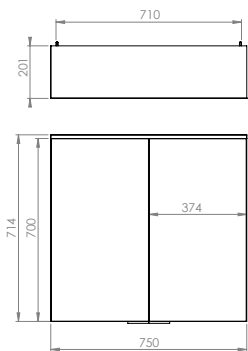

CODE 2075
DESCRIPTION
Glacier 75 x 71.4cm cabinet
w/ light and shaver socket - 2 door

INC VAT TVA INC
£790.00 1,058.59€