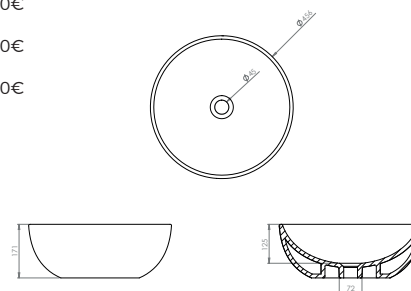

CODE	DESCRIPTION	INC VAT	TVA INC
39050	Podium round sit on washbasin 456mm - White - no overflow	£350.00	469.00€
39051	Podium round sit on washbasin 456mm - Matte Black - no overflow	£360.00	482.40€
39052	Podium round sit on washbasin 456mm - Matte Grey - no overflow	£360.00	482.40€