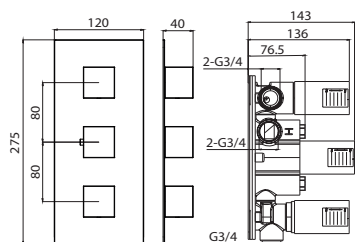

CODE
TO221.L

DESCRIPTION
3-way thermostatic shower valve -
COMPLETE - Landscape - Chrome

INC VAT £555.00   **TVA INC** 743.71€

CODE
VB021
KT021.L

INDIVIDUAL COMPONENTS
Valve body - working components
Handle & plate set - Landscape - Chrome

INC VAT £392.00   **TVA INC** 525.29€
INC VAT £163.00   **TVA INC** 218.42€