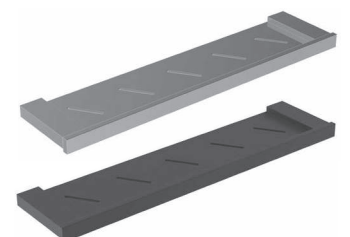

CODE
PU365
PU365.MB

DESCRIPTION
Pulse shelf - Chrome
Pulse shelf - Matte Black

INC VAT   **TVA INC**
£89.00   119.26€
£119.00   159.46€