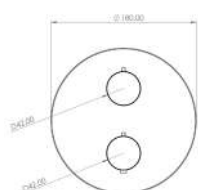

CODE NI020 **DESCRIPTION**
2-way thermostatic shower valve
COMPLETE - Chrome

INC VAT **TVA INC**
£575.00 770.51€

CODE VB020 **INDIVIDUAL COMPONENTS**
Valve body - working components
KN020 Handle & plate set - Chrome

INC VAT **TVA INC**
£345.00 462.30€
£230.00 308.21€