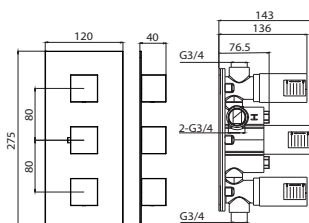

CODE **DESCRIPTION** **INC VAT** **TVA INC**
TO222.LMB 2-way thermostatic shower valve - LP COMPLETE - Landscape - Matte Black £640.20 857.87€

CODE **INDIVIDUAL COMPONENTS** **INC VAT** **TVA INC**
VB022 Valve body - working components £385.00 515.90€
KT022.LMB Handle & plate set - Landscape - Matte Black £255.20 341.97€