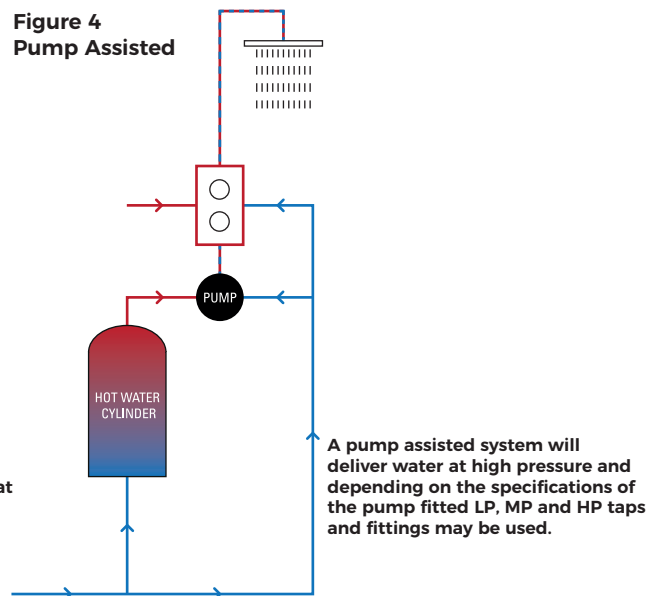

WATER SYSTEMS

To help you select the optimum brassware for your project we have marked our products with the pressure requirement. This is represented as follows:

- LP - minimum 0.2 bar
- MP - minimum 0.5 bar
- HP - minimum 1.0 bar

Fig.1

Cold water is stored in a header tank which feeds the hot water tank, and usually the cold water to the bathroom. This means the water is delivered at low pressure and therefore only taps with LP or minimum 0.2Bar (2 metre Head) can be used. If the header tank is in the loft space and the taps are on the ground floor the pressure may be higher so taps marked MP 0.5 bar (5 meter head) may be able to be used. You will need to check your requirements with your plumber as, if a power shower is required a pump will need to be fitted.

These are given as a guide only and to ensure optimum compatibility please refer to a qualified plumber and full product specifications.

Fig.2

The unvented cylinder stores hot water at mains pressure, usually between 2 and 3 bar. This means hot and cold water is delivered at the same pressure. This means a power shower can be achieved without the need for a pump. All LP, MP and HP taps and fittings may be used.