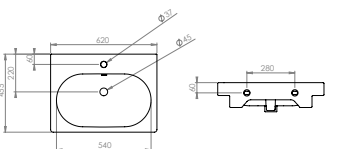

CODE	DESCRIPTION	INC VAT	TVA INC
50010	Austen 60 x 45cm washbasin - 1 tap hole	£160.00	214.40€
50010.0	Austen 60 x 45cm washbasin - no tap hole	£160.00	214.40€
500301	Austen 60cm soft-close 2 door unit - White gloss	£259.00	347.06€
500303	Austen 60cm soft-close 2 door unit - Alaska	£259.00	347.06€
500307	Austen 60cm soft-close 2 door unit - Pacific walnut	£259.00	347.06€

CODE	OPTIONAL EXTRA - HIDDEN LED LIGHTING	INC VAT	TVA INC
IN300	Inside hidden furniture light with IR motion sensor	£23.99	32.14€

Total including washbasin and unit **£419.00** **561.46€**