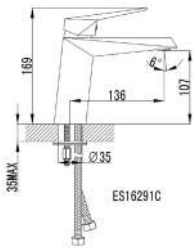

LP = 0.2 Bar

MP = 0.5 Bar

HP = 1.0 Bar