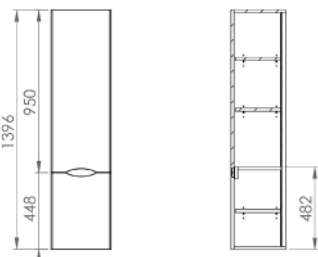

CODE **DESCRIPTION**
70000 Indigo 50 x 40cm washbasin 1 tap hole
70000.0 Indigo 50 x 40cm washbasin no tap hole

INC VAT **TVA INC**
£150.00 201.00€
£150.00 201.00€

CODE **DESCRIPTION**
700100 Indigo 50cm 2 door white gloss unit
700500 Indigo 50cm 2 door grey gloss unit

INC VAT **TVA INC**
£319.00 427.46€
£319.00 427.46€

CODE **OPTIONAL EXTRA - HIDDEN LED LIGHTING**
IN300 Inside hidden furniture light with IR motion sensor

INC VAT **TVA INC**
£23.99 32.14€

Total including washbasin and unit **£469.00** **628.46€**

CODE **DESCRIPTION**
70001 Indigo 60 x 45cm washbasin 1 tap hole
70001.0 Indigo 60 x 45cm washbasin no tap hole

INC VAT **TVA INC**
£182.00 243.88€
£182.00 243.88€

CODE **DESCRIPTION**
700301 Indigo 60cm 2 door white gloss unit
700501 Indigo 60cm 2 door grey gloss unit

INC VAT **TVA INC**
£317.00 424.78€
£317.00 424.78€

CODE **OPTIONAL EXTRA - HIDDEN LED LIGHTING**
IN300 Inside hidden furniture light with IR motion sensor

INC VAT **TVA INC**
£23.99 32.14€

Total including washbasin and unit **£499.00** **668.66€**

CODE **DESCRIPTION**
700305 Indigo tall side unit 140 x 35 x 32cm - White gloss
700505 Indigo tall side unit 140 x 35 x 32cm - Grey gloss

INC VAT **TVA INC**
£485.00 649.90€
£485.00 649.90€