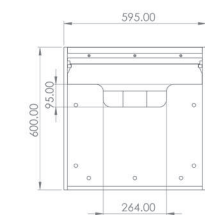

Extra holes can be drilled where required for £23.08 inc. VAT each, please quote code ETH when ordering extra tap holes.
All washbasins and units can be wall mounted unless specified.

CODE **DESCRIPTION**
39002 Matteo 60 x 42cm washbasin 1 tap hole
39002.0 Matteo 60 x 42cm washbasin no tap hole

INC VAT **TVA INC**
£268.00 359.12€
£268.00 359.12€

CODE **DESCRIPTION**
M0201.1 Podium 60cm 1 drawer white gloss unit
M0203.1 Podium 60cm 1 drawer zulu wengé unit

INC VAT **TVA INC**
£561.00 751.74€
£561.00 751.74€

CODE **OPTIONAL EXTRA - HIDDEN LED LIGHTING**
IN300 Inside hidden furniture light with IR motion sensor

INC VAT **TVA INC**
£23.99 32.14€

Total including washbasin and unit **£829.00 1,110.86€**

CODE **DESCRIPTION**
M0201.2 Podium 60cm 2 drawer white gloss unit
M0203.2 Podium 60cm 2 drawer zulu wengé unit

INC VAT **TVA INC**
£811.00 1,086.73€
£811.00 1,086.73€

CODE **OPTIONAL EXTRA - PLINTH KIT FOR DOUBLE DRAWER UNIT**
PLM0201 Podium white gloss plinth kit for 2 drawer unit
PLM0203 Podium zulu wengé plinth kit for 2 drawer unit

INC VAT **TVA INC**
£83.20 111.49€
£83.20 111.49€

Plinth kit includes 1 front plinth, 2 side plinths, 4 levelling legs, plinth clips and fixings

CODE **OPTIONAL EXTRA - HIDDEN LED LIGHTING**
IN300 Inside hidden furniture light with IR motion sensor

INC VAT **TVA INC**
£23.99 32.14€

Total including washbasin and unit **£1,079.00 1,445.85€**