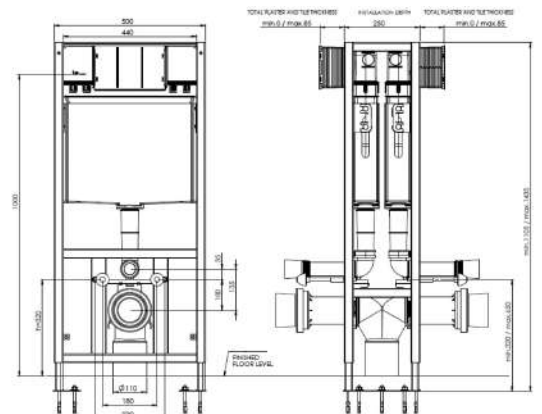

CODE
FL2024

DESCRIPTION
Flushe 780mm universal framed cistern
Front or top flush - MECHANICAL FLUSH

INC VAT
£285.60

TVA INC
382.70€

Available flush plates p.142

CODE
HC2037

DESCRIPTION
Flushe concealed cistern for use with flush plate.
Front or top flush - MECHANICAL FLUSH

INC VAT
£204.76

TVA INC
274.37€

Available flush plates p.142

CODE
FL2028

DESCRIPTION
Flushe double-sided concealed cistern 1100mm
Front flush - MECHANICAL FLUSH

INC VAT
£525.00

TVA INC
703.50€

Available flush plates p.142