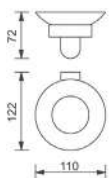

CODE
MO262

DESCRIPTION
Molten paper holder

INC VAT £30.83
TVA INC 41.32€