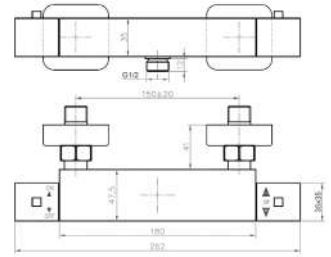

LP = 0.2 Bar

MP = 0.5 Bar

HP = 1.0 Bar

CODE
TO038

DESCRIPTION
Square exposed thermostatic shower valve - MP
(35mm) bottom outlet

INC VAT
£133.42

TVA INC
178.78€