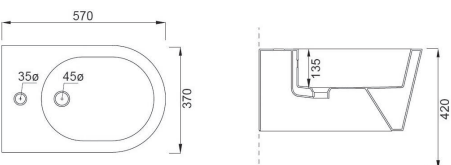

Total with pan and soft-close seat

£680.00 911.20€

Available cisterns p.138

CODE
83118

DESCRIPTION
Icon round wall-hung bidet

INC VAT £490.00
TVA INC 656.60€

SQUARE WC'S & BIDETS

Pictured: ICON RIMLESS square back-to-wall WC pan with soft-close seat and matching bidet.