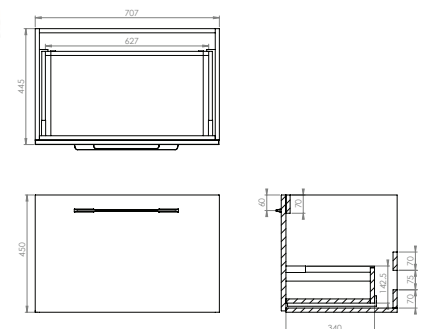

CODE	DESCRIPTION	INC VAT	TVA INC
XA72	X_ACT 72 x 46cm washbasin 1 tap hole	£226.00	302.84€
500211	Austen 71cm soft-close drawer unit - White gloss	£334.00	447.56€
500213	Austen 71cm soft-close drawer unit - Alaska	£334.00	447.56€
500217	Austen 71cm soft-close drawer unit - Pacific walnut	£334.00	447.56€
CODE	OPTIONAL EXTRA - HIDDEN LED LIGHTING	INC VAT	TVA INC
IN300	Inside hidden furniture light with IR motion sensor	£23.99	32.14€
Total including washbasin and unit		£560.00	750.40€