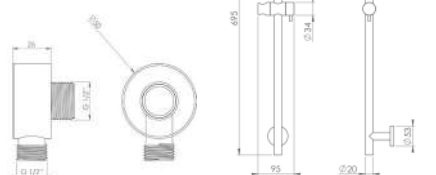

CODE
CO230
CO231
CO233
SH150SS

DESCRIPTION
Cos round slim handset - Chrome
Cos round slide shower rail - Chrome
Cos round shower outlet elbow - Chrome
Cos / Tooga shower hose 1.5m - Chrome

Total with handset, rail, outlet and hose

INC VAT   **TVA INC**
£42.00   56.28€
£99.00   132.66€
£49.00   65.66€
£19.20   25.73€

£209.20   **280.33€**