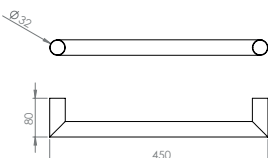

CODE
TE-7213

DESCRIPTION
Solo 450 x 80 dry electric towel rail - round
**REQUIRES ONE 10-60VA LIGHTING TRANSFORMER
PER RAIL**

INC VAT
£157.50

TVA INC
211.05€