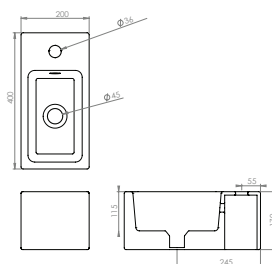

QUADRO

CODE
QU20
PA20

DESCRIPTION
Quadro 40 x 20cm washbasin - right hand taphole only
Chrome towel rail

INC VAT
£217.16
£77.10

TVA INC
291.00€
103.31€

CODE
QU17
QU17.0
PA50

DESCRIPTION
Quadro 50 x 27cm washbasin inc. overflow 1 tap hole
Quadro 50 x 27cm washbasin inc. overflow no tap hole
Chrome towel rail