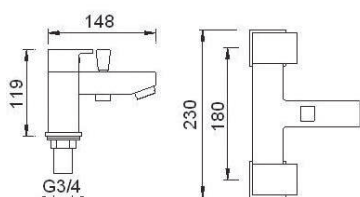

CODE
TO012

DESCRIPTION
Deck mounted bath filler - LP

INC VAT £255.00
TVA INC 341.70€