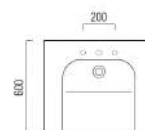

CODE
CAB70

DESCRIPTION
Care washbasin 70 x 60cm

INC VAT   **TVA INC**
£821.38   1,100.65€

CODE
DOCMSP1

DESCRIPTION
Care shower DOCM pack inc.
concealed fixings

INC VAT   **TVA INC**
£2,998.80   4,018.39€

Components WRAS Approved