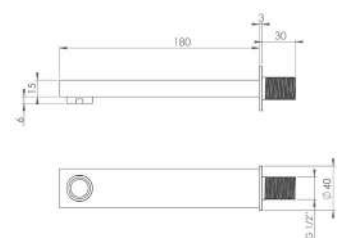

CODE
TO232
TO232.MB

DESCRIPTION
Square bath spout - Chrome
Square bath spout - Matte Black

INC VAT   **TVA INC**
£99.00   132.66€
£139.00   186.26€