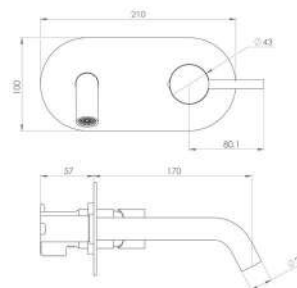

CODE
CO205 Wall-mounted basin mixer - MP - Chrome
CO205.MB Wall-mounted basin mixer - MP - Matte Black

INC VAT £258.96
TVA INC 347.01€
INC VAT £289.08
TVA INC 387.37€