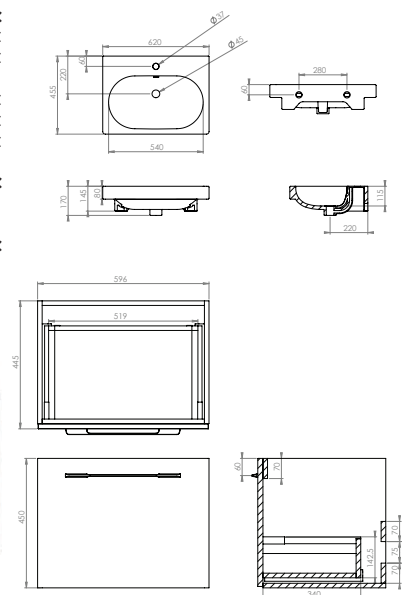

CODE	DESCRIPTION	INC VAT	TVA INC
50010	Austen 60 x 45cm washbasin - 1 tap hole	£160.00	214.40€
50010.0	Austen 60 x 45cm washbasin - no tap hole	£160.00	214.40€
500201	Austen 60cm soft-close drawer unit - White gloss	£259.00	347.06€
500203	Austen 60cm soft-close drawer unit - Alaska	£259.00	347.06€
500207	Austen 60cm soft-close drawer unit - Pacific walnut	£259.00	347.06€
CODE IN300	OPTIONAL EXTRA - HIDDEN LED LIGHTING Inside hidden furniture light with IR motion sensor	INC VAT £23.99	TVA INC 32.14€
Total including washbasin and unit		£419.00	561.46€