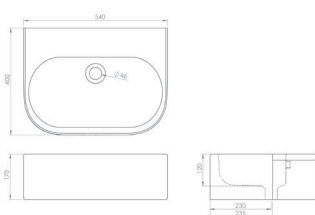

CODE	DESCRIPTION	INC VAT	TVA INC
66001	Uni 46 x 32cm semi-recessed washbasin no tap hole	£278.00	372.52€
66001.LH	Uni 46 x 32cm semi-recessed washbasin left hand tap hole	£278.00	372.52€
66001.RH	Uni 46 x 32cm semi-recessed washbasin right hand tap hole	£278.00	372.52€