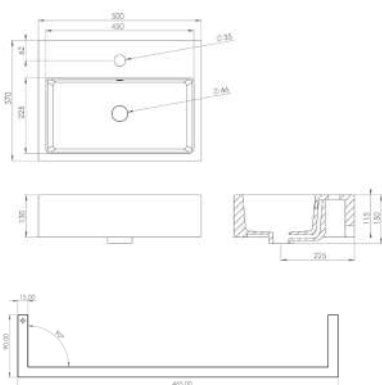

Extra holes can be drilled where required for £23.08 inc. VAT each, please quote code ETH when ordering extra tap holes.
All washbasins and units can be wall mounted unless specified.

CODE	DESCRIPTION	INC VAT	TVA INC
39001	Matteo 50 x 37cm washbasin 1 tap hole - White gloss	£244.40	327.50€
39001.0	Matteo 50 x 37cm washbasin no tap hole - White gloss	£244.40	327.50€
MAT50R	Towel rail - Chrome	£94.99	127.29€
MAT50RB	Towel rail - Matte Black	£105.60	141.50€