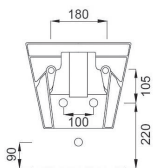

CODE
83121
83101SQ

DESCRIPTION
Icon RIMLESS square wall-hung WC pan
Icon square soft-close seat

INC VAT £490.00
TVA INC 656.60€
£190.00 254.60€

Total with pan and soft-close seat

£680.00 911.20€

Available cisterns p.138

CODE
83122

DESCRIPTION
Icon round wall-hung bidet

INC VAT £490.00
TVA INC 656.60€