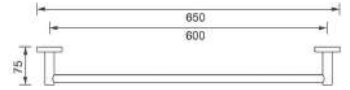

CODE
PA140

DESCRIPTION
Pascale towel bar

INC VAT £64.74
TVA INC 86.75€