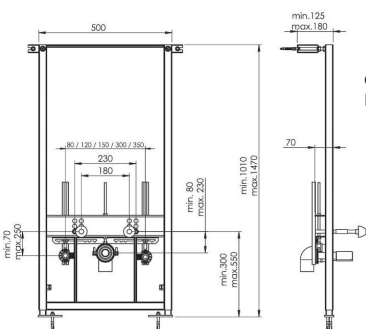

CODE
DR001
2008122

DESCRIPTION
SP straight outlet for FLUSHE framed cisterns
90/110mm adapter

INC VAT   **TVA INC**
£25.70   34.44€
£17.18   23.02€

CODE
FL5050

DESCRIPTION
Flushe bidet frame

INC VAT   **TVA INC**
£159.91   214.28€