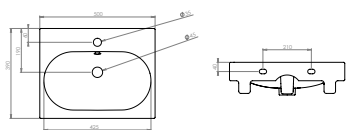

CODE	DESCRIPTION	INC VAT	TVA INC
50000	Austen 50 x 39cm washbasin - 1 tap hole	£135.00	180.90€
50000.0	Austen 50 x 39cm washbasin - no tap hole	£135.00	180.90€
500111	Austen 50cm soft-close 2 door unit - White gloss	£260.00	348.41€
500113	Austen 50cm soft-close 2 door unit - Alaska	£260.00	348.41€
500117	Austen 50cm soft-close 2 door unit - Pacific walnut	£260.00	348.41€

CODE	OPTIONAL EXTRA - HIDDEN LED LIGHTING	INC VAT	TVA INC
IN300	Inside hidden furniture light with IR motion sensor	£23.99	32.14€

Total including washbasin and unit **£395.00** **529.31€**

CODE	DESCRIPTION	INC VAT	TVA INC
50010	Austen 60 x 45cm washbasin - 1 tap hole	£160.00	214.40€
50010.0	Austen 60 x 45cm washbasin - no tap hole	£160.00	214.40€
500301	Austen 60cm soft-close 2 door unit - White gloss	£259.00	347.06€
500303	Austen 60cm soft-close 2 door unit - Alaska	£259.00	347.06€
500307	Austen 60cm soft-close 2 door unit - Pacific walnut	£259.00	347.06€

CODE	OPTIONAL EXTRA - HIDDEN LED LIGHTING	INC VAT	TVA INC
IN300	Inside hidden furniture light with IR motion sensor	£23.99	32.14€

Total including washbasin and unit **£419.00** **561.46€**

CODE	DESCRIPTION	INC VAT	TVA INC
50011	Austen 72 x 45cm washbasin - 1 tap hole	£165.00	221.10€
50011.0	Austen 72 x 45cm washbasin - no tap hole	£165.00	221.10€
500311	Austen 71cm soft-close 2 door unit - White gloss	£334.00	447.56€
500313	Austen 71cm soft-close 2 door unit - Alaska	£334.00	447.56€
500317	Austen 71cm soft-close 2 door unit - Pacific walnut	£334.00	447.56€

CODE	OPTIONAL EXTRA - HIDDEN LED LIGHTING	INC VAT	TVA INC
IN300	Inside hidden furniture light with IR motion sensor	£23.99	32.14€

Total including washbasin and unit **£499.00** **668.66€**