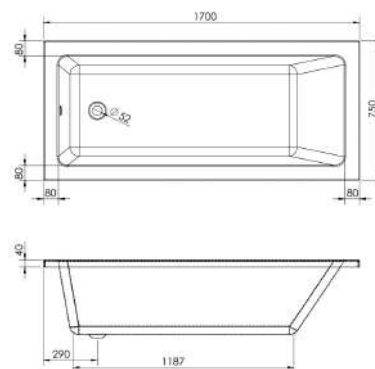

All Stetson baths are 3.5mm acrylic with fibreglass reinforcement & have a fully encapsulated 18mm baseboard for added strength & rigidity
Toutes les baignoires Stetson sont composées d'une structure en acrylique de 3.5mm et renforcées avec de la fibre de verre. En outre, elles sont dotées d'une plinthe de 18 mm entièrement encastrée qui permet de renforcer leur solidité et leur rigidité.

CODE
20152

DESCRIPTION
Stetson 1700 x 750mm bath - single ended
205 ltr capacity

INC VAT £455.00
TVA INC 609.70€