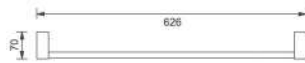

Pictured: QUADRO ACCESSORIES 30cm towel rail.
Also featured, MATTEO 60cm washbasin with 1 drawer unit in white gloss, MERCURY ME004 3 piece flat turn handle basin mixer, and INSIDE IN001 electric mirror cabinet.