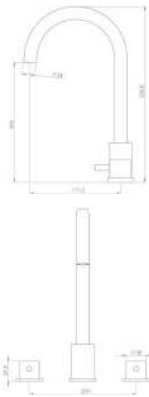

LP = 0.2 Bar

MP = 0.5 Bar

HP = 1.0 Bar