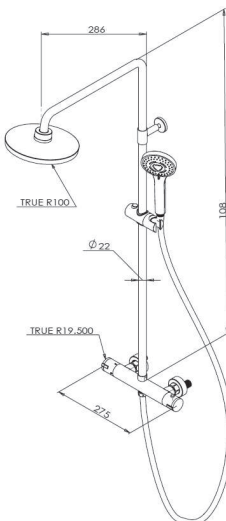

**CODE
S1005**

DESCRIPTION
65cm slide rail kit inc. monofunction head with concealed outlet

INC VAT   TVA INC
£131.08   175.64€

**CODE
CO035**

DESCRIPTION
Thermostatic rigid riser inc. overhead & handset

INC VAT   TVA INC
£363.46   487.03€