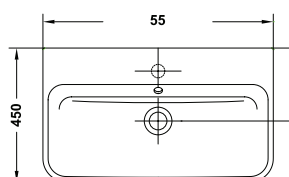

CODE	DESCRIPTION	INC VAT	TVA INC
60115	Project 55 x 45cm washbasin 1 tap hole	£179.80	240.93€
60113	Pedestal	£119.44	160.04€
60114	Semi-pedestal 20 x 30cm	£141.28	189.31€