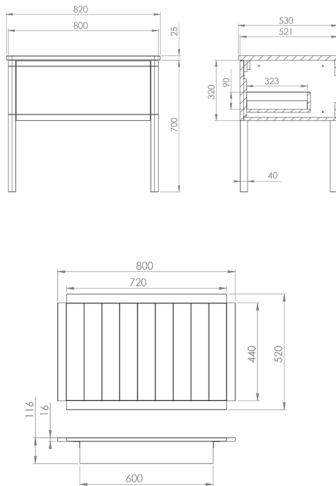

QTY	CODE	DESCRIPTION	INC VAT	TVA INC
x1	83114	Icon circle sit on washbasin	£395.00	529.30€
x1	FR080T.MW	Frontier 80cm countertop - Matte White	£480.00	643.20€
x1	FR080T.MC	Frontier 80cm countertop - Matte Cashmere	£480.00	643.20€
x1	FR080F.MW	Frontier 80cm floor-standing drawer unit - Matte White	£1,378.70	1,847.46€
x1	FR080F.MG	Frontier 80cm floor-standing drawer unit - Matte Grey	£1,378.70	1,847.46€
x1	FR080F.MF	Frontier 80cm floor-standing drawer unit - Matte Fiord	£1,378.70	1,847.46€
x1	HDL01	Berlin handle - Chrome	£21.99	29.47€
x1	HDL01.MB	Berlin handle - Matte Black	£31.99	42.87€
x1	HDL02	Madrid handle - Stainless Steel Knurled	£26.99	36.17€
x1	HDL02.MB	Madrid handle - Stainless Steel Knurled, Matte Black	£36.99	49.57€

QTY	CODE	RECOMMENDED WASTE	INC VAT	TVA INC
x1	WA005	Low profile plastic trap for furniture	£30.00	40.20€

QTY	CODE	OPTIONAL EXTRA - TRAY	INC VAT	TVA INC
x1	FR080U.MW	Frontier 80cm tray - Matte White	£387.70	519.52€
x1	FR080U.MG	Frontier 80cm tray - Matte Grey	£387.70	519.52€
x1	FR080U.MF	Frontier 80cm tray - Matte Fiord	£387.70	519.52€

Total with basin, countertop, unit & chrome handle £2,275.69 3,049.43€