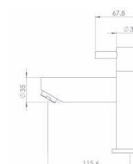

PASCALE

LP = 0.2 Bar

MP = 0.5 Bar

HP = 1.0 Bar

CODE
PA001

DESCRIPTION
Basin mixer - LP
including slotted clicker waste

INC VAT   **TVA INC**
£119.00   159.46€

CODE
AE02.01
AE05.01

OPTIONAL EXTRA - AERATOR
2lt/min aerator kit for PA001
5lt/min aerator kit for PA001

INC VAT   **TVA INC**
£12.00   16.08€
£12.00   16.08€

CODE
PA004

DESCRIPTION
Tall basin mixer - LP

INC VAT   **TVA INC**
£145.00   194.30€

CODE
PA006

DESCRIPTION
Bidet mixer inc. pop-up waste - LP

INC VAT   **TVA INC**
£135.00   180.90€

CODE
PA012

DESCRIPTION
Deck mounted bath filler - LP

INC VAT   **TVA INC**
£184.00   246.56€

CODE
PA015

DESCRIPTION
Deck mounted bath shower mixer - LP
includes hose, handset and bracket

INC VAT   **TVA INC**
£225.00   301.50€