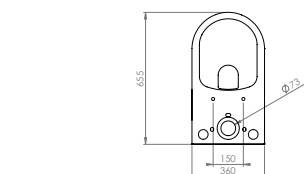

INC VAT	TVA INC
£255.00	341.70€
£136.00	182.24€
£99.00	132.66€
£110.00	147.40€
£79.00	105.86€

Total with cistern and standard soft-close seat £490.00 656.60€

SLIM-LINE SEAT AVAILABLE

You can upgrade any Austen close-coupled or back-to-wall WC pan with a premium slim-line SC seat - for that fabulous, **modern look!**