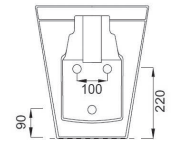

CODE
83115
83101RO

DESCRIPTION
Icon RIMLESS round back-to-wall WC pan
Icon round soft-close seat

INC VAT £490.00
TVA INC 656.60€
£190.00 254.60€

Total with pan and soft-close seat

£680.00 911.20€

Available cisterns p.138

CODE
83116

DESCRIPTION
Icon round back-to-wall bidet

INC VAT £490.00
TVA INC 656.60€