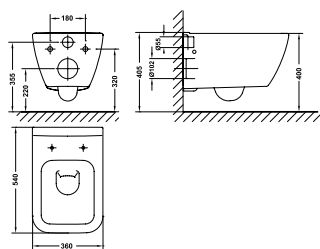

CODE	DESCRIPTION	INC VAT	TVA INC
60133C	Matteo / Project soft-close seat for c/c option	£155.00	207.71€
60133W	Matteo / Project close seat for w/h option	£160.00	214.39€

CODE	DESCRIPTION	INC VAT	TVA INC
60155	Matteo / Project wall-hung WC pan	£385.00	515.89€
60133W	Matteo / Project soft-close seat for w/h option	£160.00	214.39€

Total with pan and soft-close seat

£545.00	730.28€

Available cisterns p.138