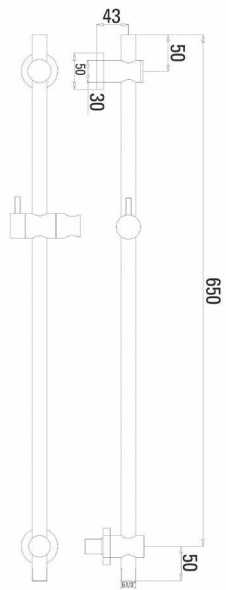

**CODE
S1007**

DESCRIPTION
Round slide rail kit inc. hose and five function head with concealed outlet

INC VAT   TVA INC
£131.08   175.64€