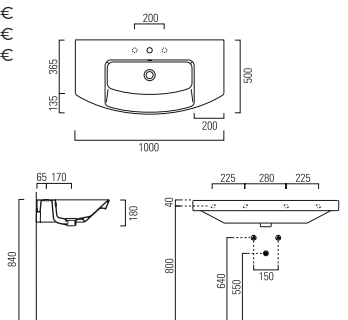

CODE	DESCRIPTION
7723	Poppy 100 x 50cm washbasin with overflow, 1 tap hole
7723.0	Poppy 100 x 50cm washbasin with overflow, no tap hole
PAMQ100	Towel rail

INC VAT	TVA INC
£566.00	758.45€
£566.00	758.45€
£235.00	314.89€