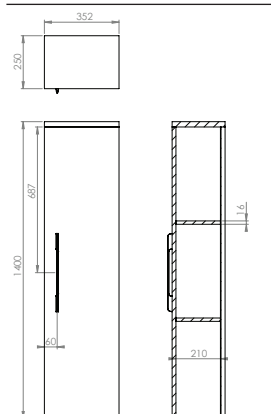

CODE	DESCRIPTION	INC VAT	TVA INC
500461	Austen soft-close side unit 82 x 35 x 28cm - White gloss	£248.57	333.08€
500463	Austen soft-close side unit 82 x 35 x 28cm - Alaska	£248.57	333.08€
500467	Austen soft-close side unit 82 x 35 x 28cm - Pacific walnut	£248.57	333.08€