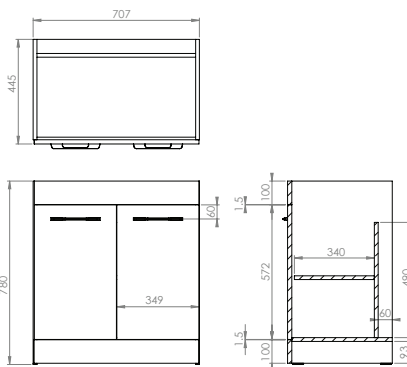

CODE	DESCRIPTION	INC VAT	TVA INC
XA60	X_ACT 60 x 46cm washbasin 1 tap hole	£201.00	269.34€
500301	Austen 60cm soft-close 2 door unit - White gloss	£259.00	347.06€
500303	Austen 60cm soft-close 2 door unit - Alaska	£259.00	347.06€
500307	Austen 60cm soft-close 2 door unit - Pacific walnut	£259.00	347.06€
CODE IN300	OPTIONAL EXTRA - HIDDEN LED LIGHTING Inside hidden furniture light with IR motion sensor	INC VAT £23.99	TVA INC 32.14€
Total including washbasin and unit		£460.00	616.40€

CODE	DESCRIPTION	INC VAT	TVA INC
XA72	X_ACT 72 x 46cm washbasin 1 tap hole	£226.00	302.84€
500311	Austen 71cm soft-close 2 door unit - White gloss	£334.00	447.56€
500313	Austen 71cm soft-close 2 door unit - Alaska	£334.00	447.56€
500317	Austen 71cm soft-close 2 door unit - Pacific walnut	£334.00	447.56€
CODE IN300	OPTIONAL EXTRA - HIDDEN LED LIGHTING Inside hidden furniture light with IR motion sensor	INC VAT £23.99	TVA INC 32.14€
Total including washbasin and unit		£560.00	750.40€