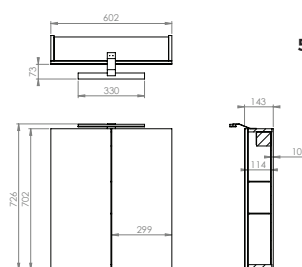

CODE	DESCRIPTION	INC VAT	TVA INC
500601	Austen soft-close 2 door mirror cabinet 60cm - White gloss	£269.36	360.94€
500603	Austen soft-close 2 door mirror cabinet 60cm - Alaska	£269.36	360.94€
500607	Austen soft-close 2 door mirror cabinet 60cm - Pacific walnut	£269.36	360.94€

CODE	DESCRIPTION	INC VAT	TVA INC
500631	Austen soft-close 2 door mirror cabinet 60cm with light and shaver socket - White gloss	£394.16	528.17€
500633	Austen soft-close 2 door mirror cabinet 60cm with light and shaver socket - Alaska	£394.16	528.17€
500637	Austen soft-close 2 door mirror cabinet 60cm with light and shaver socket - Pacific walnut	£394.16	528.17€