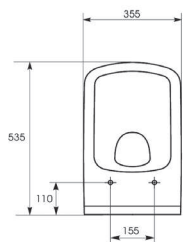

CODE	DESCRIPTION	INC VAT	TVA INC
70074	Indigo_Art back-to-wall WC pan	£205.00	274.70€
70073	Indigo_Art slim soft-close seat	£90.00	120.60€

Total with pan and soft-close seat £295.00 395.30€

Available cisterns p.138