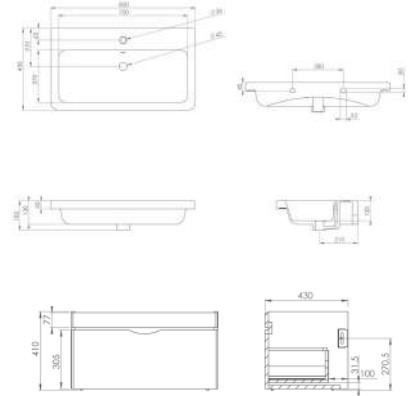

CODE	DESCRIPTION	INC VAT	TVA INC
70002	Indigo 80 x 45cm washbasin 1 tap hole	£262.00	351.08€
70002.0	Indigo 80 x 45cm washbasin no tap hole	£262.00	351.08€

CODE	DESCRIPTION	INC VAT	TVA INC
700112	Indigo 80cm 1 drawer white gloss unit	£437.00	585.58€
700512	Indigo 80cm 1 drawer grey gloss unit	£437.00	585.58€

CODE	OPTIONAL EXTRA - HIDDEN LED LIGHTING	INC VAT	TVA INC
IN300	Inside hidden furniture light with IR motion sensor	£23.99	32.14€

Total including washbasin and unit **£699.00** **936.66€**