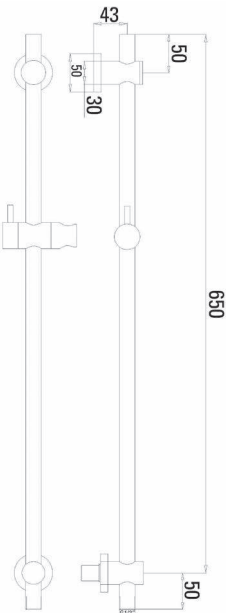

**CODE
S1007**

DESCRIPTION
Round slide rail kit inc. hose and five function head with concealed outlet

INC VAT   TVA INC
£131.08   175.64€

**CODE
S1005**

DESCRIPTION
65cm slide rail kit inc. monofunction head with concealed outlet

INC VAT   TVA INC
£131.08   175.64€

**CODE
CO035**

DESCRIPTION
Thermostatic rigid riser inc. overhead & handset

INC VAT   TVA INC
£363.46   487.03€