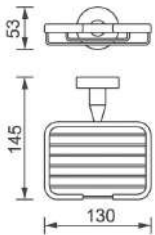

CODE
PA261

DESCRIPTION
Pascale paper holder

INC VAT
£40.61

TVA INC
54.42€

CODE
PA262

DESCRIPTION
Pascale euro paper holder

INC VAT
£29.16

TVA INC
39.07€

CODE
PA285

DESCRIPTION
Pascale soap basket

INC VAT
£41.11

TVA INC
55.09€

CODE
PA310

DESCRIPTION
Pascale brush holder

INC VAT
£53.79

TVA INC
72.09€

CODE
PA365

DESCRIPTION
Pascale glass shelf

INC VAT
£58.10

TVA INC
77.86€