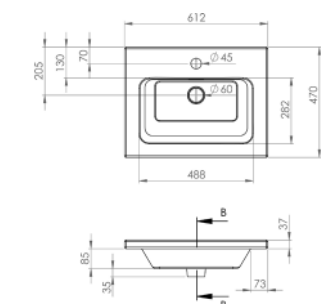

CODE	DESCRIPTION	INC VAT	TVA INC
66010	Uni 60cm washbasin 1 tap hole	£170.00	227.81€
UF001	Uni 60cm 2 drawer unit - Matte white	£415.00	556.10€
UF015	Uni 60cm 2 drawer unit - Matte anthracite	£415.00	556.10€
CODE	OPTIONAL EXTRA - HIDDEN LED LIGHTING	INC VAT	TVA INC
IN300	Inside hidden furniture light with IR motion sensor	£23.99	32.14€
Total including washbasin and unit		£585.00	783.91€

CODE	DESCRIPTION	INC VAT	TVA INC
66012	Uni 80cm washbasin 1 tap hole	£210.00	281.40€
UF080.MW	Uni 80cm 2 drawer unit - Matte white	£485.00	649.90€
UF080.MA	Uni 80cm 2 drawer unit - Matte anthracite	£485.00	649.90€
CODE	OPTIONAL EXTRA - HIDDEN LED LIGHTING	INC VAT	TVA INC
IN300	Inside hidden furniture light with IR motion sensor	£23.99	32.14€
Total including washbasin and unit		£695.00	931.30€

CODE	DESCRIPTION	INC VAT	TVA INC
UF100	Uni 170 x 35 x 34cm tall side unit - Matte white	£350.00	469.01€
UF115	Uni 170 x 35 x 34cm tall side unit - Matte anthracite	£350.00	469.01€