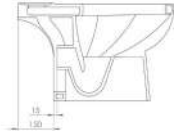

CODE	DESCRIPTION	INC VAT	TVA INC
50077	Austen close-coupled WC, open back	£140.00	187.60€
50071	Austen cistern	£136.00	182.24€
50073	Austen standard soft-close seat	£99.00	132.66€
50078	Austen slim-line soft-close seat	£110.00	147.40€
50079	Austen slim-line standard seat	£79.00	105.86€

Total with cistern and soft-close seat £375.00 502.50€

CODE	DESCRIPTION	INC VAT	TVA INC
50074	Austen BTW pan	£154.00	206.36€
50073	Austen standard soft-close seat	£99.00	132.66€
50078	Austen slim-line soft-close seat	£110.00	147.40€
50079	Austen slim-line standard seat	£79.00	105.86€

Total with pan and soft-close seat £253.00 339.02€

Available cisterns p.138