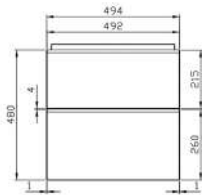

CODE PR050.1 DESCRIPTION Prague 50cm 2 drawer white gloss unit

INC VAT £376.00 **TVA INC** 503.84€

CODE IN300 **OPTIONAL EXTRA - HIDDEN LED LIGHTING**
Inside hidden furniture light with IR motion sensor

INC VAT £23.99 **TVA INC** 32.14€

Total including washbasin and unit **£495.00** **663.30€**

CODE PR060 DESCRIPTION Prague 60 x 45cm washbasin 1 tap hole

INC VAT £125.00 **TVA INC** 167.50€