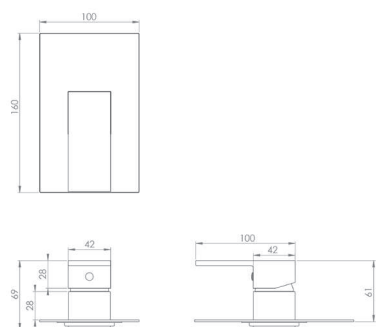

CODE
TO210

DESCRIPTION
Concealed manual shower valve - MP

INC VAT £178.44
TVA INC 239.11€