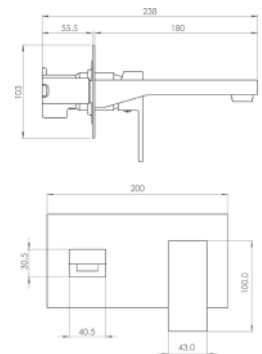

INC VAT **TVA INC**
 £269.40 361.00€
 £299.04 400.71€

CODE
TO006

DESCRIPTION
 Bidet mixer no popup waste - MP

INC VAT **TVA INC**
 £99.00 132.66€

CODE
TO232
TO232.MB

DESCRIPTION
 Square bath spout - Chrome
 Square bath spout - Matte Black