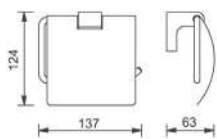

CODE
MO260

DESCRIPTION
Molten paper holder

INC VAT £41.33
TVA INC 55.39€