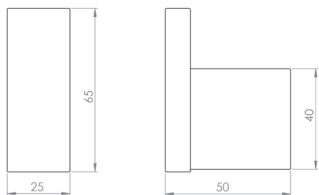

CODE
PU140
PU140.MB

DESCRIPTION
Pulse towel bar - Chrome
Pulse towel bar - Matte Black

INC VAT   **TVA INC**
£78.72   105.48€
£109.20   146.33€

CODE
PU190
PU190.MB

DESCRIPTION
Pulse robe hook - Chrome
Pulse robe hook - Matte Black

INC VAT   **TVA INC**
£24.96   33.45€
£42.00   56.28€