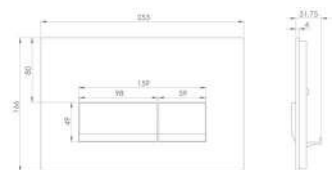

FP150 Flushe white glass square flush plate for cisterns FL2022, FL2024, FL2026, FL2028, HC2036 and HC2037 £142.80 191.35€

FP152 Flushe black glass square flush plate for cisterns FL2022, FL2024, FL2026, FL2028, HC2036 and HC2037 £142.80 191.35€