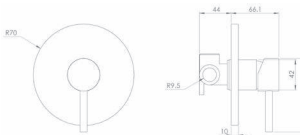

CODE
CO035

DESCRIPTION
Thermostatic rigid riser - MP
inc. overhead & handset

INC VAT
£363.46

TVA INC
487.03€

CODE
CO210

DESCRIPTION
Concealed manual shower valve - MP

INC VAT
£189.00

TVA INC
253.26€