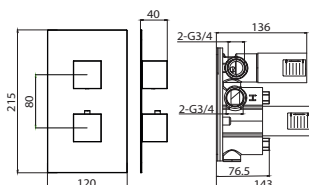

CODE **INDIVIDUAL COMPONENTS** **INC VAT** **TVA INC**
VB019 Valve body - working components £316.00 423.43€
KT019.MB Handle & plate set - Matte Black £209.00 280.07€

CODE **DESCRIPTION** **INC VAT** **TVA INC**
TO220.MB 2-way thermostatic shower valve COMPLETE - Matte Black £574.80 770.23€