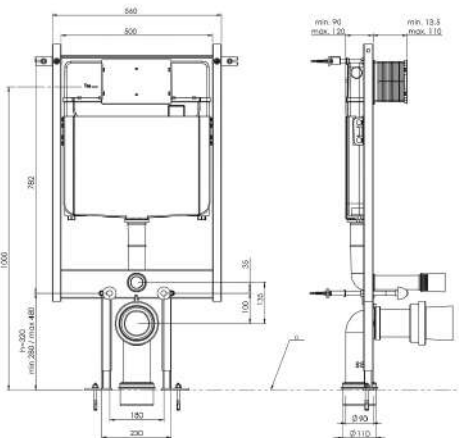

INC VAT
£292.95

TVA INC
392.55€

Available flush plates p.142

CODE
FL2026

DESCRIPTION
Flushe ultra-slim 80mm/1140mm universal
framed cistern

INC VAT
£369.60

TVA INC
495.26€

Available flush plates p.142