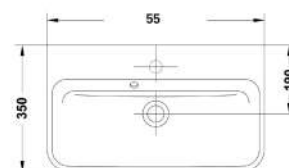

CODE	DESCRIPTION	INC VAT	TVA INC
60111	Project 55 x 35cm washbasin 1 tap hole	£177.23	237.49€
60114	Semi-pedestal 20 x 30cm	£141.28	189.31€