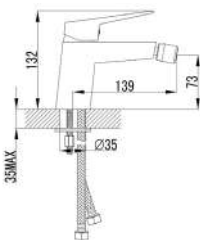

CODE
ME004

DESCRIPTION
3 piece flat turn handle basin mixer - MP

INC VAT £317.70
TVA INC 425.72€