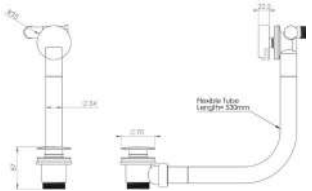

MP = 0.5 Bar

HP = 1.0 Bar

CODE	DESCRIPTION	INC VAT	TVA INC
CO098	Round overflow with pop-up waste - Chrome	£60.00	80.40€
CO098.MB	Round overflow with pop-up waste - Matte Black	£75.00	100.50€

CODE	DESCRIPTION	INC VAT	TVA INC
CO099	Round bath filler with pop-up waste & overflow - Chrome	£129.00	172.86€
CO099.MB	Round bath filler with pop-up waste & overflow - Matte Black	£168.96	226.41€