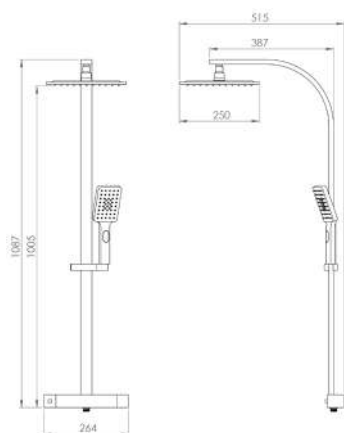

CODE
TO045

DESCRIPTION
Thermostatic square shower - Chrome
WRAS Approved Valve

INC VAT £545.00
TVA INC 730.30€