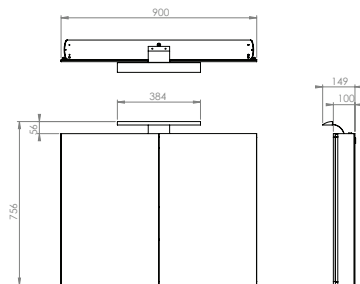

**Discreet sensor switch
for 'no touch' operation**

**Interrupteur à effleurement
discret, pour un fonctionnement
non tactile**