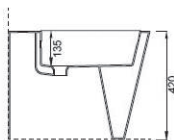

£680.00 911.20€

Available cisterns p.138

CODE
83120

DESCRIPTION
Icon square back-to-wall bidet

INC VAT £490.00
TVA INC 656.60€

CODE
83121
83101SQ

DESCRIPTION
Icon RIMLESS square wall-hung WC pan
Icon square soft-close seat