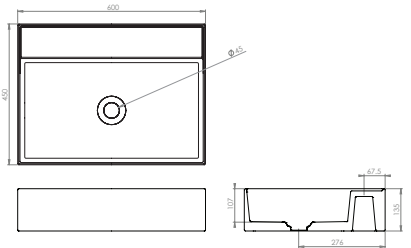

CODE	DESCRIPTION	INC VAT	TVA INC
84111	Icon 60 x 45cm sit on washbasin - 1 tap hole	£395.00	529.30€
84111.0	Icon 60 x 45cm sit on washbasin - no tap hole	£395.00	529.30€
84111W	Icon 60 x 45cm wall-mounted washbasin - 1 tap hole	£395.00	529.30€
84111W.0	Icon 60 x 45cm wall-mounted washbasin - no tap hole	£395.00	529.30€