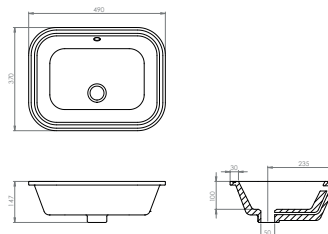

CODE
39106

DESCRIPTION
Undercounter washbasin 49 x 37 cm

INC VAT
£260.00

TVA INC
348.40€