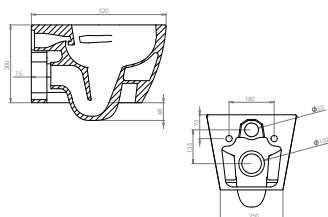

CODE	DESCRIPTION	INC VAT	TVA INC
66076	Uni RIMLESS wall-mounted WC pan	£288.00	385.92€
66101	Uni standard soft-close seat and cover	£90.00	120.60€
66102W	Uni slim-line soft-close seat and cover	£105.00	140.70€

Total for pan and standard soft-close seat   **£378.00**   **506.52€**

Available cisterns p.138