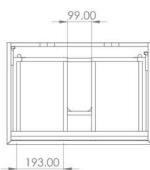

Extra holes can be drilled where required for £23.08 inc. VAT each, please quote code ETH when ordering extra tap holes.
All washbasins and units can be wall mounted unless specified.

CODE **DESCRIPTION**
39002 Matteo 60 x 42cm washbasin 1 tap hole
39002.0 Matteo 60 x 42cm washbasin no tap hole

INC VAT **TVA INC**
£268.00 359.12€
£268.00 359.12€

CODE **DESCRIPTION**
M0201.1 Podium 60cm 1 drawer white gloss unit
M0203.1 Podium 60cm 1 drawer zulu wengé unit

INC VAT **TVA INC**
£561.00 751.74€
£561.00 751.74€

CODE **OPTIONAL EXTRA - HIDDEN LED LIGHTING**
IN300 Inside hidden furniture light with IR motion sensor

INC VAT **TVA INC**
£23.99 32.14€

Total including washbasin and unit **£829.00 1,110.86€**

CODE **DESCRIPTION**
M0201.2 Podium 60cm 2 drawer white gloss unit
M0203.2 Podium 60cm 2 drawer zulu wengé unit

INC VAT **TVA INC**
£811.00 1,086.73€
£811.00 1,086.73€

CODE **OPTIONAL EXTRA - PLINTH KIT FOR DOUBLE DRAWER UNIT**
PLM0201 Podium white gloss plinth kit for 2 drawer unit
PLM0203 Podium zulu wengé plinth kit for 2 drawer unit

INC VAT **TVA INC**
£83.20 111.49€
£83.20 111.49€

Plinth kit includes 1 front plinth, 2 side plinths, 4 levelling legs, plinth clips and fixings

CODE **OPTIONAL EXTRA - HIDDEN LED LIGHTING**
IN300 Inside hidden furniture light with IR motion sensor

INC VAT **TVA INC**
£23.99 32.14€

Total including washbasin and unit **£1,079.00 1,445.85€**