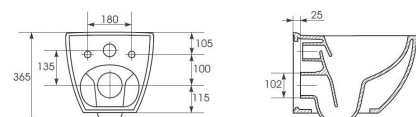

INC VAT	TVA INC
£240.00	321.60€
£92.00	123.28€
£95.85	128.44€

Total with pan and standard soft-close seat £332.00 444.88€

Available cisterns p.138

INDIGO

We don't believe in variety for the sake of variety. The INDIGO range is specifically designed to provide you with the opportunity to choose the products that are just right for you. Boasting a stylish handleless design and five times lacquered finishes our units promise quality and durability. With three different styles of bathroom furniture that come in four different sizes and two colours to choose from, you are spoiled for choice!