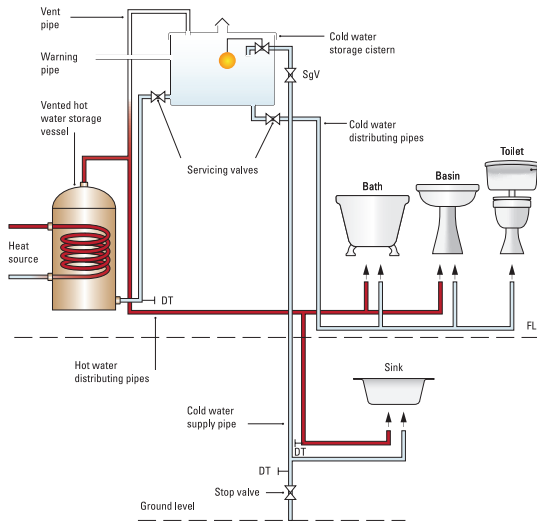

**Figure 3
Combination Boiler**

WATER SYSTEMS

To help you select the optimum brassware for your project we have marked our products with the pressure requirement. This is represented as follows:

- LP - minimum 0.2 bar
- MP - minimum 0.5 bar
- HP - minimum 1.0 bar

Fig.1

Cold water is stored in a header tank which feeds the hot water tank, and usually the cold water to the bathroom. This means the water is delivered at low pressure and therefore only taps with LP or minimum 0.2Bar (2 metre Head) can be used. If the header tank is in the loft space and the taps are on the ground floor the pressure may be higher so taps marked MP 0.5 bar (5 meter head) may be able to be used. You will need to check your requirements with your plumber as, if a power shower is required a pump will need to be fitted.

**Figure 1
Standard Low Pressure System**