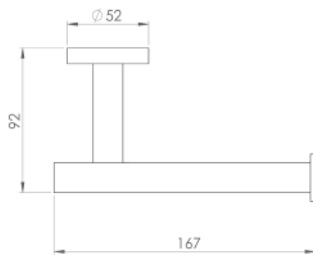

CODE
PA262

DESCRIPTION
Pascale euro paper holder

INC VAT
£29.16

TVA INC
39.07€