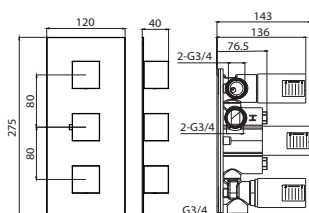

CODE **DESCRIPTION** **INC VAT** **TVA INC**
TO221.LMB 3-way thermostatic shower valve - COMPLETE - Landscape - Matte Black £651.00 872.35€

CODE **INDIVIDUAL COMPONENTS** **INC VAT** **TVA INC**
VB021 Valve body - working components £392.00 525.29€
KT021.LMB Handle & plate set - Landscape - Matte Black £259.00 347.06€