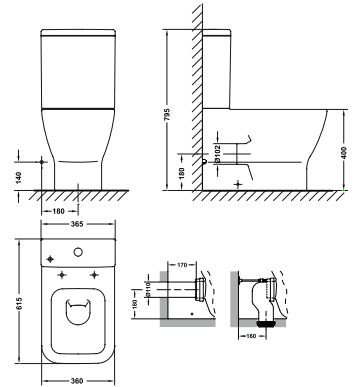

CODE	DESCRIPTION
60130	Matteo / Project close-coupled WC pan
60131	Matteo / Project cistern
60133C	Matteo / Project soft-close seat for c/c option

Total with pan, cistern and soft-close seat

INC VAT	TVA INC
£245.00	328.31€
£165.00	221.10€
£155.00	207.71€

£565.00 757.12€