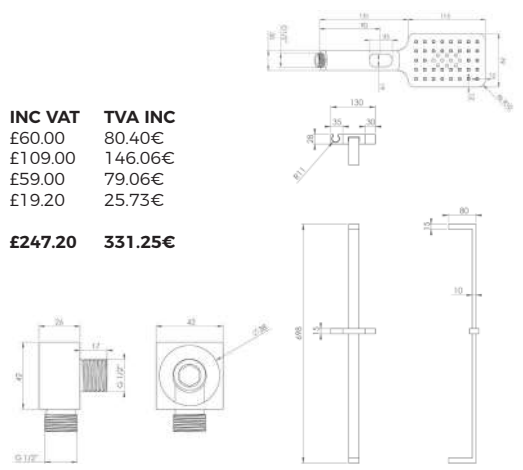

CODE
TO235
TO231
TO233
SH150SS

DESCRIPTION
Tooga 3 function handset - Chrome
Tooga square slide shower rail - Chrome
Tooga square shower outlet elbow - Chrome
Cos / Tooga shower hose 1.5m - Chrome

INC VAT   **TVA INC**
£60.00   80.40€
£109.00   146.06€
£59.00   79.06€
£19.20   25.73€

Total with handset, rail, outlet and hose   **£247.20   331.25€**