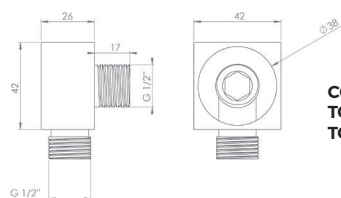

CODE
CO233
CO233.MB

DESCRIPTION
Cos round shower outlet elbow - Chrome
Cos round shower outlet elbow - Matte Black

INC VAT   **TVA INC**
£49.00   65.66€
£75.00   100.50€

CODE
TO233
TO233.MB

DESCRIPTION
Tooga square shower outlet elbow - Chrome
Tooga square shower outlet elbow - Matte Black

INC VAT   **TVA INC**
£59.00   79.06€
£85.00   113.90€