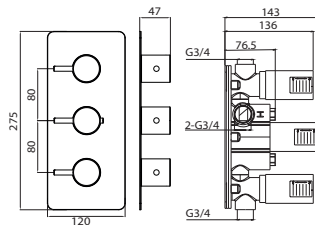

CODE
CO222.L

DESCRIPTION
2-way thermostatic shower valve - LP COMPLETE - Landscape - Chrome

INC VAT £520.00
TVA INC 696.80€

CODE
VB022
KC022.L

INDIVIDUAL COMPONENTS
Valve body - working components
Handle & plate set - Landscape - Chrome

INC VAT £385.00
TVA INC 515.90€
INC VAT £135.00
TVA INC 180.90€