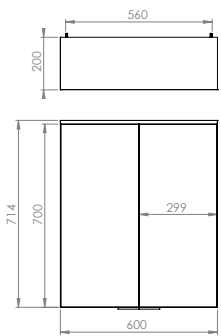

CODE 2061
DESCRIPTION
Glacier 60 x 71.4cm cabinet
w/ light and shaver socket - 2 door

INC VAT TVA INC
£621.00 832.14€