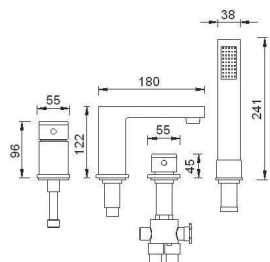

LP = 0.2 Bar

MP = 0.5 Bar

HP = 1.0 Bar