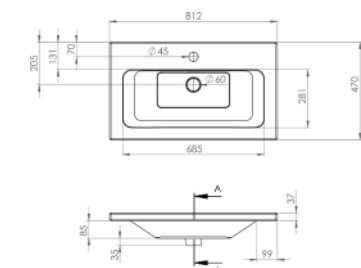

CODE	DESCRIPTION	INC VAT	TVA INC
66010	Uni 60cm washbasin 1 tap hole	£170.00	227.81€
UF001	Uni 60cm 2 drawer unit - Matte white	£415.00	556.10€
UF015	Uni 60cm 2 drawer unit - Matte anthracite	£415.00	556.10€
CODE	OPTIONAL EXTRA - HIDDEN LED LIGHTING	INC VAT	TVA INC
IN300	Inside hidden furniture light with IR motion sensor	£23.99	32.14€
Total including washbasin and unit		£585.00	783.91€