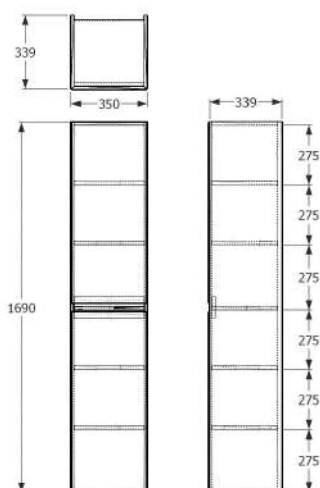

CODE	DESCRIPTION	INC VAT	TVA INC
66012	Uni 80cm washbasin 1 tap hole	£210.00	281.40€
UF080.MW	Uni 80cm 2 drawer unit - Matte white	£485.00	649.90€
UF080.MA	Uni 80cm 2 drawer unit - Matte anthracite	£485.00	649.90€
CODE	OPTIONAL EXTRA - HIDDEN LED LIGHTING	INC VAT	TVA INC
IN300	Inside hidden furniture light with IR motion sensor	£23.99	32.14€
Total including washbasin and unit		£695.00	931.30€