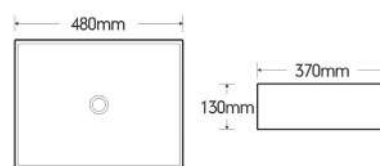

CODE
39007

DESCRIPTION
Matteo countertop washbasin 48 x 37cm
No overflow

INC VAT £160.00
TVA INC 214.40€