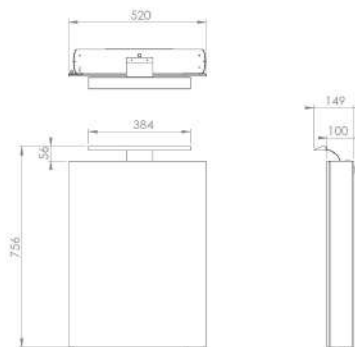

IR Sensor located near bottom right corner

CODE
1051R

DESCRIPTION
Ice 50cm mirror cabinet including LED light and shaver socket.

INC VAT
£384.00

TVA INC
514.56€

- Single door mirrored both sides
- Right hand hinge
- Aluminium carcass