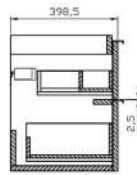

CODE PR050.1 DESCRIPTION Prague 50cm 2 drawer white gloss unit

INC VAT £376.00 **TVA INC** 503.84€

CODE IN300 **OPTIONAL EXTRA - HIDDEN LED LIGHTING**
Inside hidden furniture light with IR motion sensor

INC VAT £23.99 **TVA INC** 32.14€

Total including washbasin and unit **£495.00** **663.30€**

CODE PR060 DESCRIPTION Prague 60 x 45cm washbasin 1 tap hole

INC VAT £125.00 **TVA INC** 167.50€