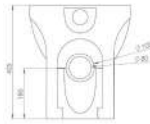

CODE	DESCRIPTION	INC VAT	TVA INC
50076	Austen SLIM wall-mounted WC pan	£241.00	322.94€
50075	Austen standard soft-close seat	£99.00	132.66€
50059	Austen slim-line soft-close seat	£164.00	219.76€

Total with pan and standard soft-close seat £340.00 455.60€

Available cisterns p.138