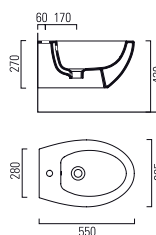

CODE
7710
MS7511
MS7511.C

DESCRIPTION
Poppy SLIM wall-mounted WC
Poppy standard seat & cover
Poppy soft-close seat & cover

INC VAT   **TVA INC**
£286.00   383.23€
£137.00   183.59€
£171.00   229.14€

Total with pan and soft-close seat

£457.00   612.37€

Available cisterns p.138

CODE
7760

DESCRIPTION
Poppy SLIM wall-mounted bidet

INC VAT   **TVA INC**
£425.00   569.51€

CODE
7712
MS7511
MS7511.C

DESCRIPTION
Poppy wall-mounted WC - big
Poppy standard seat & cover
Poppy soft-close seat & cover

INC VAT   **TVA INC**
£596.00   798.65€
£137.00   183.59€
£171.00   229.14€

Total with pan and soft-close seat

£767.00   1,027.79€

Available cisterns p.138

CODE
7612
MS76SN

DESCRIPTION
Jones/Poppy mini wall-hung WC pan
Jones/Poppy mini slim soft-close seat

INC VAT   **TVA INC**
£437.00   585.59€
£161.00   215.75€

Total with pan and slim soft-close seat

£598.00   801.34€

Available cisterns p.138

CODE
7765

DESCRIPTION
Poppy wall-mounted bidet - big - no taphole

INC VAT   **TVA INC**
£617.00   826.79€

CODE
MS7511
MS7511.C

DESCRIPTION
Poppy standard seat & cover
Poppy soft-close seat & cover

INC VAT   **TVA INC**
£137.00   183.59€
£171.00   229.14€