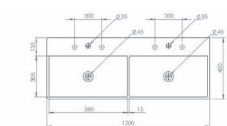

CODE	DESCRIPTION	INC VAT	TVA INC
QU1202	Quadro 120cm basin double bowl 2 tap holes	£490.00	656.60€
QU1202.0	Quadro 120cm basin double bowl no tap holes	£490.00	656.60€
CODE	DESCRIPTION	INC VAT	TVA INC
QF1201.2	Quadro 120cm 2 drawer unit - White gloss	£996.00	1,334.64€
QF1202.2	Quadro 120cm 2 drawer unit - Matte light grey	£996.00	1,334.64€
QF1203.2	Quadro 120cm 2 drawer unit - Sandalwood	£996.00	1,334.64€
CODE	OPTIONAL EXTRA - HIDDEN LED LIGHTING	INC VAT	TVA INC
IN300	Inside hidden furniture light with IR motion sensor	£23.99	32.14€
Total including washbasin and unit		£1,486.00	1,991.24€