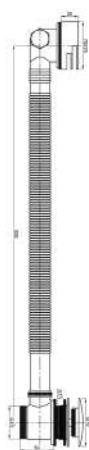

CODE
TO099
TO099.MB

DESCRIPTION
Square bath filler with pop-up waste & overflow - Chrome
Square bath filler with pop-up waste & overflow - Matte Black

INC VAT   **TVA INC**
£149.40   200.20€
£198.96   266.61€