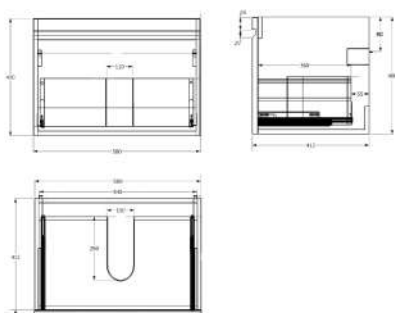

Extra holes can be drilled where required for £23.08 inc. VAT each, please quote code ETH when ordering extra tap holes.
All washbasins and units can be wall mounted unless specified.

CODE	DESCRIPTION	INC VAT	TVA INC
39002	Matteo 60 x 42cm washbasin 1 tap hole	£268.00	359.12€
39002.0	Matteo 60 x 42cm washbasin no tap hole	£268.00	359.12€

CODE	DESCRIPTION	INC VAT	TVA INC
MG8201	Matteo 60cm soft-close drawer unit - White gloss	£411.00	550.74€
MG8202	Matteo 60cm soft-close drawer unit - Black gloss	£411.00	550.74€
MG8203	Matteo 60cm soft-close drawer unit - Wengé	£411.00	550.74€
MG8205	Matteo 60cm soft-close drawer unit - Grey gloss	£411.00	550.74€

CODE	OPTIONAL EXTRA - TOWEL RAIL	INC VAT	TVA INC
MAT60R	Towel rail - Chrome	£109.99	147.39€

CODE	OPTIONAL EXTRA - HIDDEN LED LIGHTING	INC VAT	TVA INC
IN300	Inside hidden furniture light with IR motion sensor	£23.99	32.14€

Total including washbasin and unit   **£679.00**   **909.86€**