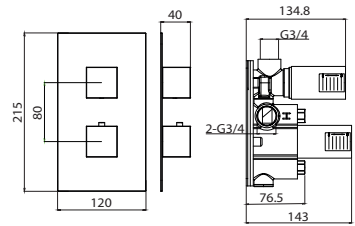

LP = 0.2 Bar

MP = 0.5 Bar

HP = 1.0 Bar

CODE
TO219

DESCRIPTION
1-way thermostatic shower valve
COMPLETE - Chrome

INC VAT £463.00   **TVA INC** 620.41€

CODE
VB019
KT019

INDIVIDUAL COMPONENTS
Valve body - working components
Handle & plate set - Chrome

INC VAT £316.00   **TVA INC** 423.43€
INC VAT £147.00   **TVA INC** 196.98€