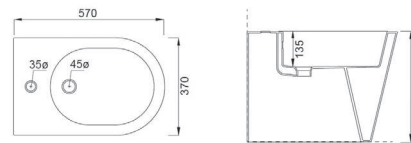

CODE
83115
83101RO

DESCRIPTION
Icon RIMLESS round back-to-wall WC pan
Icon round soft-close seat

INC VAT £490.00
TVA INC 656.60€
£190.00 254.60€

Total with pan and soft-close seat

£680.00 911.20€

Available cisterns p.138

CODE
83116

DESCRIPTION
Icon round back-to-wall bidet

INC VAT £490.00
TVA INC 656.60€

CODE
83117
83101RO

DESCRIPTION
Icon RIMLESS round wall-hung WC pan
Icon round soft-close seat

INC VAT £490.00
TVA INC 656.60€
£190.00 254.60€

Total with pan and soft-close seat

£680.00 911.20€

Available cisterns p.138

CODE
83118

DESCRIPTION
Icon round wall-hung bidet

INC VAT £490.00
TVA INC 656.60€