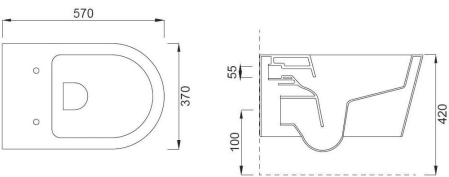

CODE
83117
83101RO

DESCRIPTION
Icon RIMLESS round wall-hung WC pan
Icon round soft-close seat

INC VAT £490.00
TVA INC 656.60€
£190.00 254.60€

Total with pan and soft-close seat

£680.00 911.20€

Available cisterns p.138

CODE
83118

DESCRIPTION
Icon round wall-hung bidet

INC VAT £490.00
TVA INC 656.60€