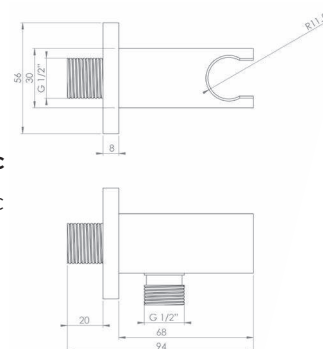

INC VAT
 £54.00
 £79.20

TVA INC
 72.36€
 106.13€

CODE
TO234
TO234.MB

DESCRIPTION
 Tooga square shower outlet & holder - Chrome
 Tooga square shower outlet & holder - Matte Black

INC VAT
 £69.00
 £89.16

TVA INC
 92.46€
 119.47€