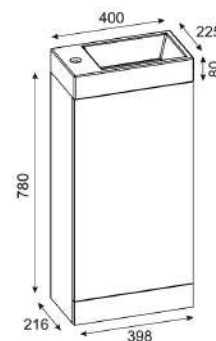

CODE	DESCRIPTION	INC VAT	TVA INC
QU1202	Quadro 120cm basin double bowl 2 tap holes	£490.00	656.60€
QU1202.0	Quadro 120cm basin double bowl no tap holes	£490.00	656.60€
CODE	DESCRIPTION	INC VAT	TVA INC
QF1201.2	Quadro 120cm 2 drawer unit - White gloss	£996.00	1,334.64€
QF1202.2	Quadro 120cm 2 drawer unit - Matte light grey	£996.00	1,334.64€
QF1203.2	Quadro 120cm 2 drawer unit - Sandalwood	£996.00	1,334.64€
CODE	OPTIONAL EXTRA - HIDDEN LED LIGHTING	INC VAT	TVA INC
IN300	Inside hidden furniture light with IR motion sensor	£23.99	32.14€
Total including washbasin and unit		£1,486.00	1,991.24€