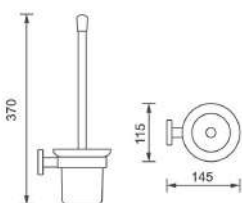

CODE
PA285

DESCRIPTION
Pascale soap basket

INC VAT
£41.11

TVA INC
55.09€