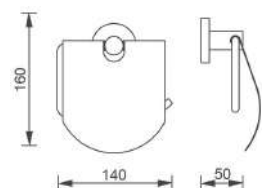

CODE
PA260

DESCRIPTION
Pascale paper holder

INC VAT £33.65
TVA INC 45.09€