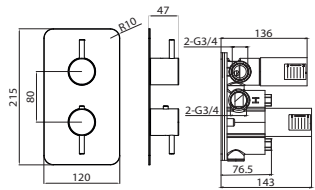

CODE
CO220

DESCRIPTION
2-way thermostatic shower valve COMPLETE - Chrome

INC VAT £470.00
TVA INC 629.80€

CODE
VB020
KC020

INDIVIDUAL COMPONENTS
Valve body - working components
Handle & plate set - Chrome

INC VAT £345.00
TVA INC 462.30€
INC VAT £125.00
TVA INC 167.50€