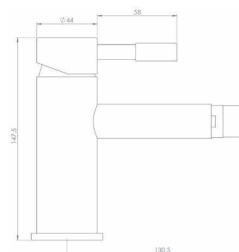

CODE
PA006

DESCRIPTION
Bidet mixer inc. pop-up waste - LP

INC VAT   **TVA INC**
£135.00   180.90€

CODE
PA012

DESCRIPTION
Deck mounted bath filler - LP

INC VAT   **TVA INC**
£184.00   246.56€