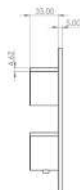

CODE VB019 **INDIVIDUAL COMPONENTS**
Valve body - working components
KN019 Handle & plate set - Chrome

INC VAT **TVA INC**
£316.00 423.43€
£210.00 281.40€

CODE NI019.MB **DESCRIPTION**
1-way thermostatic shower valve
COMPLETE - Matte Black