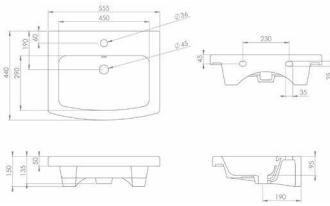

CODE   **DESCRIPTION**
60621   I-line 55 x 44cm washbasin 1 tap hole
60624   I-line pedestal 69cm
60625   I-line semi-pedestal 31cm

INC VAT   **TVA INC**
£114.41   153.31€
£81.10   108.67€
£92.69   124.20€