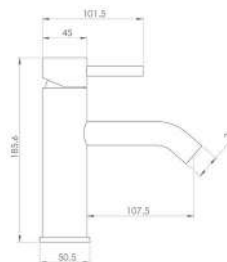

CODE
CO201 Basin mixer, no popup waste - MP - Chrome
CO201.MB Basin mixer, no popup waste - MP - Matte Black

INC VAT £169.20
TVA INC 226.73€
INC VAT £196.08
TVA INC 262.75€