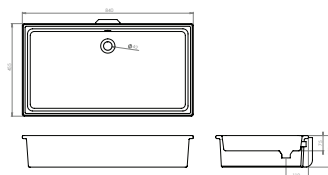

CODE
39101

DESCRIPTION
Undercounter washbasin 84 x 46 cm

INC VAT
£360.00

TVA INC
482.40€