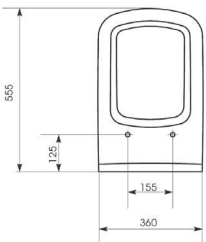

CODE	DESCRIPTION	INC VAT	TVA INC
70076	Indigo_Art RIMLESS wall-mounted WC pan	£297.60	398.78€
70073	Indigo_Art slim soft-close seat	£90.00	120.60€

Total with pan and soft-close seat £387.60 519.38€

Available cisterns p.138