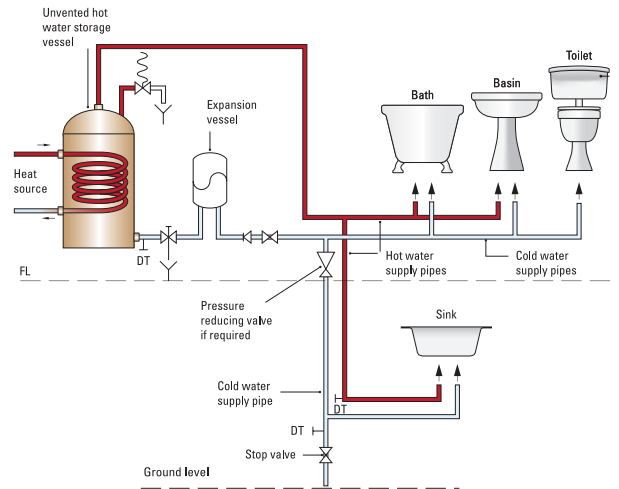

**Figure 4
Pump Assisted**

**Figure 2
Unvented Pressure System**