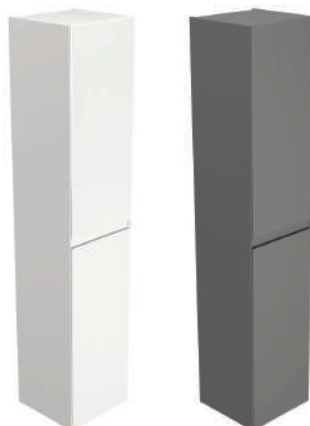

CODE	DESCRIPTION	INC VAT	TVA INC
UF100	Uni 170 x 35 x 34cm tall side unit - Matte white	£350.00	469.01€
UF115	Uni 170 x 35 x 34cm tall side unit - Matte anthracite	£350.00	469.01€