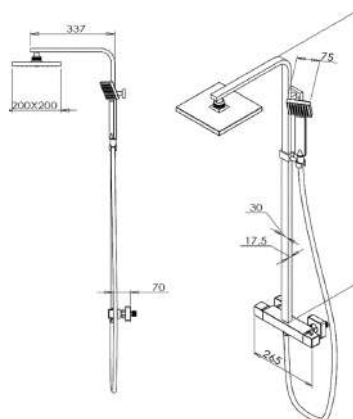

CODE
TO035

DESCRIPTION
Thermostatic rigid riser inc. overhead & handset

INC VAT £443.52
TVA INC 594.31€