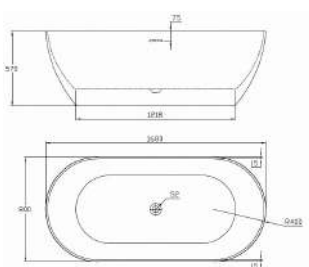

CODE
21101

DESCRIPTION
Ovale 1800 x 800mm freestanding tub
240 ltr capacity
inc. waste

INC VAT £2,400.00
TVA INC 3,216.00€