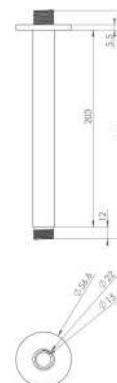

CODE
CO236

DESCRIPTION
Cos round ceiling mounted shower arm
235mm - Chrome

CO236.MB
Cos round ceiling mounted shower arm
235mm - Matte Black

INC VAT
£52.20

TVA INC
69.95€

INC VAT
£75.00

TVA INC
100.50€