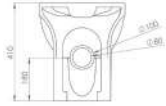

CODE	DESCRIPTION	INC VAT	TVA INC
50077	Austen close-coupled WC, open back	£140.00	187.60€
50071	Austen cistern	£136.00	182.24€
50073	Austen standard soft-close seat	£99.00	132.66€
50078	Austen slim-line soft-close seat	£110.00	147.40€
50079	Austen slim-line standard seat	£79.00	105.86€

Total with cistern and soft-close seat £375.00 502.50€

CODE	DESCRIPTION	INC VAT	TVA INC
50074	Austen BTW pan	£154.00	206.36€
50073	Austen standard soft-close seat	£99.00	132.66€
50078	Austen slim-line soft-close seat	£110.00	147.40€
50079	Austen slim-line standard seat	£79.00	105.86€

Total with pan and soft-close seat £253.00 339.02€

Available cisterns p.138