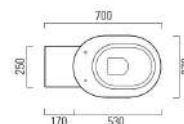

CODE
7618
MS7611

DESCRIPTION
Care wall-hung pan 70cm
Care seat for wall-hung pan

INC VAT **TVA INC**
£876.80 1,174.92€
£102.84 137.81€

Total for pan and seat **£979.64** **1,312.73€**

CODE
CAB70

DESCRIPTION
Care washbasin 70 x 60cm