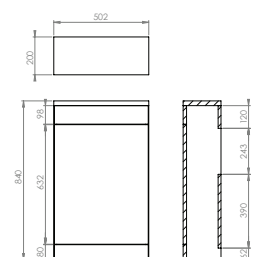

CODE	DESCRIPTION	INC VAT	TVA INC
500451	Austen soft-close side unit 140 x 35 x 25cm - White gloss	£258.96	347.01€
500453	Austen soft-close side unit 140 x 35 x 25cm - Alaska	£258.96	347.01€
500457	Austen soft-close side unit 140 x 35 x 25cm - Pacific walnut	£258.96	347.01€