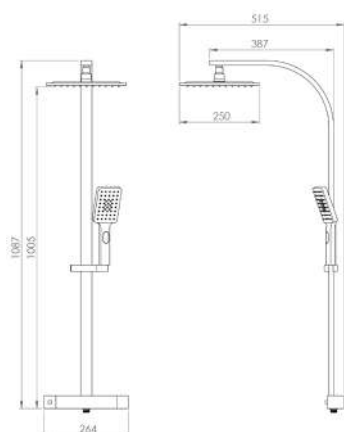

CODE
TO035

DESCRIPTION
Thermostatic rigid riser inc. overhead & handset

INC VAT £443.52
TVA INC 594.31€

CODE
TO045

DESCRIPTION
Thermostatic square shower - Chrome
WRAS Approved Valve

INC VAT £545.00
TVA INC 730.30€

CODE
TO045.MB

DESCRIPTION
Thermostatic square shower - Matte Black
WRAS Approved Valve

INC VAT £645.00
TVA INC 864.30€