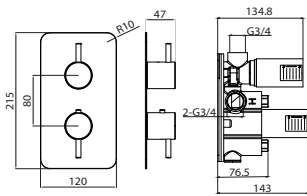

LP = 0.2 Bar

MP = 0.5 Bar

HP = 1.0 Bar

CODE
CO219.MB **DESCRIPTION**
1-way thermostatic shower valve COMPLETE - Matte Black

INC VAT £481.08
TVA INC 644.65€

CODE
VB019 **INDIVIDUAL COMPONENTS**
Valve body - working components
KC019.MB Handle & plate set - Matte Black

INC VAT £316.00
TVA INC 423.43€
INC VAT £165.08
TVA INC 221.21€