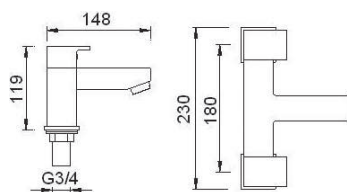

CODE
TO013

DESCRIPTION
Deck mounted 4 piece bath shower mixer - MP

INC VAT £395.00
TVA INC 529.31€