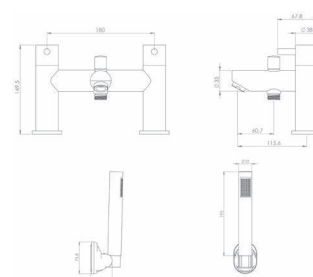

CODE
PA015

DESCRIPTION
Deck mounted bath shower mixer - LP
includes hose, handset and bracket

INC VAT   **TVA INC**
£225.00   301.50€