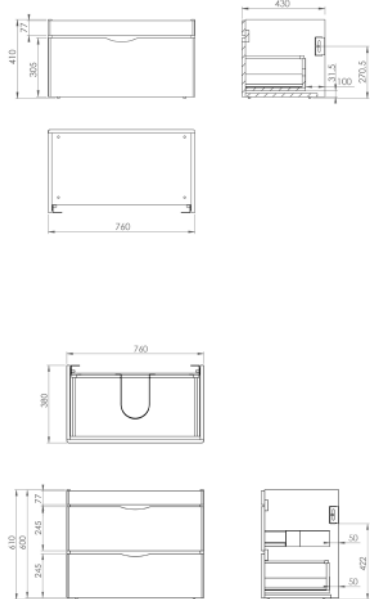

CODE	DESCRIPTION	INC VAT	TVA INC
700122	Indigo 80cm 2 drawer white gloss unit	£537.00	719.58€
700522	Indigo 80cm 2 drawer grey gloss unit	£537.00	719.58€

CODE	OPTIONAL EXTRA - HIDDEN LED LIGHTING	INC VAT	TVA INC
IN300	Inside hidden furniture light with IR motion sensor	£23.99	32.14€

Total including washbasin and unit **£799.00** **1,070.66€**