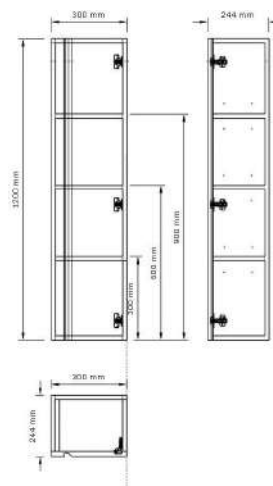

CODE	DESCRIPTION	INC VAT	TVA INC
GF0101	Matteo soft-close side unit 120 x 30 x 24cm - White gloss	£480.00	643.20€
GF0102	Matteo soft-close side unit 120 x 30 x 24cm - Black gloss	£480.00	643.20€
GF0103	Matteo soft-close side unit 120 x 30 x 24cm - Wengé	£415.00	556.09€
GF0105	Matteo soft-close side unit 120 x 30 x 24cm - Grey gloss	£480.00	643.20€