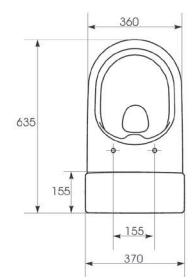

CODE	DESCRIPTION
PR0901	Prague RIMLESS close-coupled WC pan, L/H soil exit
PR091	Prague cistern
PR092	Prague standard soft-close seat
PR098	Prague slim-line soft-close seat

INC VAT	TVA INC
£254.00	340.36€
£139.00	186.26€
£92.00	123.28€
£95.85	128.44€

Total with pan, cistern and standard soft-close seat   £485.00   649.90€