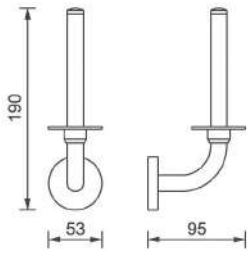

CODE
PA261

DESCRIPTION
Pascale paper holder

INC VAT
£40.61

TVA INC
54.42€