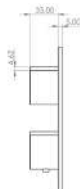

CODE NI020.MB **DESCRIPTION**
2-way thermostatic shower valve
COMPLETE - Matte Black

INC VAT **TVA INC**
£634.00 849.55€

CODE VB020 **DESCRIPTION**
Valve body - working components
KN020.MB Handle & plate set - Matte Black

INC VAT **TVA INC**
£345.00 462.30€
£289.00 387.25€