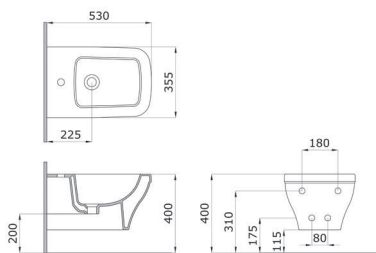

CODE
70115

DESCRIPTION
Indigo wall-hung bidet

INC VAT £269.00
TVA INC 360.46€