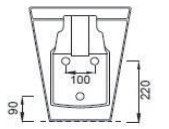

CODE
83119
83101SQ

DESCRIPTION
Icon RIMLESS square back-to-wall WC pan
Icon square soft-close seat

INC VAT £490.00
TVA INC 656.60€
£190.00 254.60€

Total with pan and soft-close seat

£680.00 911.20€

Available cisterns p.138

CODE
83120

DESCRIPTION
Icon square back-to-wall bidet

INC VAT £490.00
TVA INC 656.60€