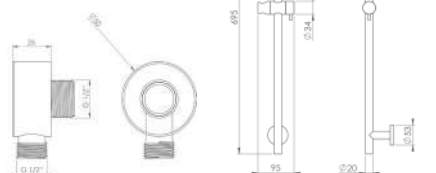

CODE
CO235.MB
CO231.MB
CO233.MB
SH150SS.MB

DESCRIPTION
Cos 3 function handset - Matte Black
Cos round slide shower rail - Matte Black
Cos round shower outlet elbow - Matte Black
Cos / Tooga shower hose 1.5m - Matte Black

Total with handset, rail, outlet and hose

INC VAT   **TVA INC**
£80.00   107.20€
£135.00   180.90€
£75.00   100.50€
£31.56   42.29€

£321.56   **430.89€**