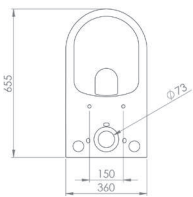

SLIM-LINE SEAT AVAILABLE

You can upgrade any Austen close-coupled or back-to-wall WC pan with a premium slim-line SC seat - for that fabulous, **modern look!**