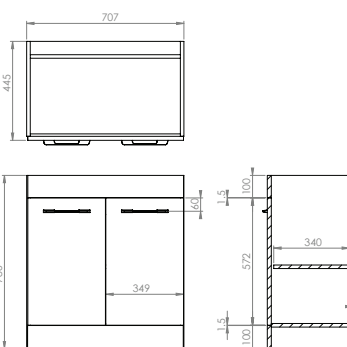

CODE	DESCRIPTION	INC VAT	TVA INC
50000	Austen 50 x 39cm washbasin - 1 tap hole	£135.00	180.90€
50000.0	Austen 50 x 39cm washbasin - no tap hole	£135.00	180.90€
500111	Austen 50cm soft-close 2 door unit - White gloss	£260.00	348.41€
500113	Austen 50cm soft-close 2 door unit - Alaska	£260.00	348.41€
500117	Austen 50cm soft-close 2 door unit - Pacific walnut	£260.00	348.41€

CODE	OPTIONAL EXTRA - HIDDEN LED LIGHTING	INC VAT	TVA INC
IN300	Inside hidden furniture light with IR motion sensor	£23.99	32.14€

Total including washbasin and unit **£395.00** **529.31€**

CODE	DESCRIPTION	INC VAT	TVA INC
50010	Austen 60 x 45cm washbasin - 1 tap hole	£160.00	214.40€
50010.0	Austen 60 x 45cm washbasin - no tap hole	£160.00	214.40€
500301	Austen 60cm soft-close 2 door unit - White gloss	£259.00	347.06€
500303	Austen 60cm soft-close 2 door unit - Alaska	£259.00	347.06€
500307	Austen 60cm soft-close 2 door unit - Pacific walnut	£259.00	347.06€

CODE	OPTIONAL EXTRA - HIDDEN LED LIGHTING	INC VAT	TVA INC
IN300	Inside hidden furniture light with IR motion sensor	£23.99	32.14€

Total including washbasin and unit **£419.00** **561.46€**

CODE	DESCRIPTION	INC VAT	TVA INC
50011	Austen 72 x 45cm washbasin - 1 tap hole	£165.00	221.10€
50011.0	Austen 72 x 45cm washbasin - no tap hole	£165.00	221.10€
500311	Austen 71cm soft-close 2 door unit - White gloss	£334.00	447.56€
500313	Austen 71cm soft-close 2 door unit - Alaska	£334.00	447.56€
500317	Austen 71cm soft-close 2 door unit - Pacific walnut	£334.00	447.56€

CODE	OPTIONAL EXTRA - HIDDEN LED LIGHTING	INC VAT	TVA INC
IN300	Inside hidden furniture light with IR motion sensor	£23.99	32.14€

Total including washbasin and unit **£499.00** **668.66€**