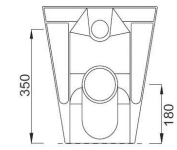

CODE
83115
83101RO

DESCRIPTION
Icon RIMLESS round back-to-wall WC pan
Icon round soft-close seat

INC VAT £490.00
TVA INC 656.60€
£190.00 254.60€

Total with pan and soft-close seat

£680.00 911.20€

Available cisterns p.138

CODE
83116

DESCRIPTION
Icon round back-to-wall bidet

INC VAT £490.00
TVA INC 656.60€

CODE
83117
83101RO

DESCRIPTION
Icon RIMLESS round wall-hung WC pan
Icon round soft-close seat

INC VAT £490.00
TVA INC 656.60€
£190.00 254.60€

Total with pan and soft-close seat

£680.00 911.20€

Available cisterns p.138

CODE
83118

DESCRIPTION
Icon round wall-hung bidet

INC VAT £490.00
TVA INC 656.60€