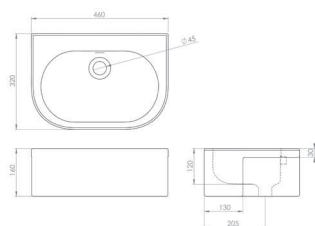

Extra holes can be drilled where required for £23.08 inc. VAT each, please quote code ETH when ordering extra tap holes.
All washbasins and units can be wall mounted unless specified.