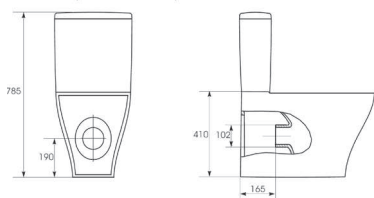

CODE	DESCRIPTION
PR090	Prague RIMLESS close-coupled WC pan
PR091	Prague cistern
PR092	Prague standard soft-close seat
PR098	Prague slim-line soft-close seat

INC VAT	TVA INC
£219.00	293.46€
£139.00	186.26€
£92.00	123.28€
£95.85	128.44€

Total with pan, cistern and standard soft-close seat   £450.00   603.00€