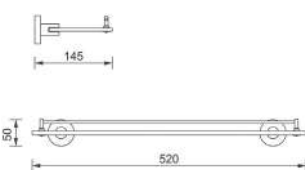

CODE
PA310

DESCRIPTION
Pascale brush holder

INC VAT
£53.79

TVA INC
72.09€