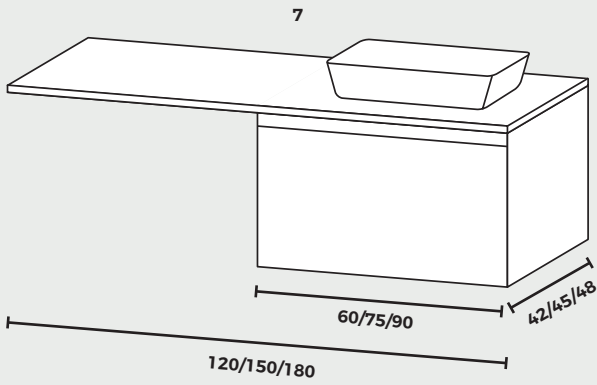

1	1 x 1 drawer unit & 1 x basin
2	1 x 1 drawer unit, 1 x countertop & 1 x sit on bowl
3	2 x drawer unit, 1 x countertop & 2 x sit on bowl
4	1 x 2 drawer unit & 1 x basin
5	1 x 2 drawer unit, 1 x countertop & 1 x sit on bowl
6	2 x 2 drawer unit, 1 x countertop & 2 x sit on bowl
7	1 x 1 drawer unit, 1 x countertop & 1 x sit on bowl
8	1 x 2 drawer unit, 1 x countertop & 1 x sit on bowl
9	1 x 1 drawer unit, 1 x countertop & 1 x sit on bowl
10	1 x 2 drawer unit, 1 x countertop & 1 x sit on bowl