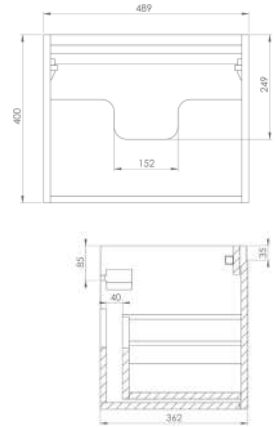

PODIUM

Extra holes can be drilled where required for £23.08 inc. VAT each, please quote code ETH when ordering extra tap holes.
All washbasins and units can be wall mounted unless specified.

CODE **DESCRIPTION**
39001 Matteo 50 x 37cm washbasin 1 tap hole
39001.0 Matteo 50 x 37cm washbasin no tap hole

CODE **DESCRIPTION**
M0101.1 Podium 50cm 1 drawer white gloss unit
M0103.1 Podium 50cm 1 drawer zulu wengé unit

CODE **OPTIONAL EXTRA - HIDDEN LED LIGHTING**
IN300 Inside hidden furniture light with IR motion sensor

Total including washbasin and unit

INC VAT **TVA INC**
£244.40 327.50€
£244.40 327.50€

INC VAT **TVA INC**
£546.00 731.64€
£546.00 731.64€

INC VAT **TVA INC**
£23.99 32.14€

£790.40 1,059.14€

CODE **DESCRIPTION**
M0101.2 Podium 50cm 2 drawer white gloss unit
M0103.2 Podium 50cm 2 drawer zulu wengé unit

CODE **OPTIONAL EXTRA - PLINTH KIT FOR DOUBLE DRAWER UNIT**
PLM0101 Podium white gloss plinth kit for 2 drawer unit
PLM0103 Podium zulu wengé plinth kit for 2 drawer unit

Plinth kit includes: 1 front plinth, 2 side plinths, 4 levelling legs, plinth clips and fixings

CODE **OPTIONAL EXTRA - HIDDEN LED LIGHTING**
IN300 Inside hidden furniture light with IR motion sensor

Total including washbasin and unit

INC VAT **TVA INC**
£816.00 1,093.44€
£816.00 1,093.44€

INC VAT **TVA INC**
£83.20 111.49€
£83.20 111.49€

INC VAT **TVA INC**
£23.99 32.14€

£1,060.40 1,420.94€