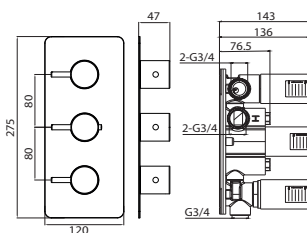

LP = 0.2 Bar

MP = 0.5 Bar

HP = 1.0 Bar

CODE
CO219.MB **DESCRIPTION**
1-way thermostatic shower valve COMPLETE - Matte Black

INC VAT £481.08
TVA INC 644.65€

CODE
VB019 **INDIVIDUAL COMPONENTS**
Valve body - working components
KC019.MB Handle & plate set - Matte Black

INC VAT £316.00
TVA INC 423.43€
INC VAT £165.08
TVA INC 221.21€

CODE
CO220.MB **DESCRIPTION**
2-way thermostatic shower valve COMPLETE - Matte Black

INC VAT £524.28
TVA INC 702.54€

CODE
VB020 **INDIVIDUAL COMPONENTS**
Valve body - working components
KC020.MB Handle & plate set - Matte Black

INC VAT £345.00
TVA INC 462.30€
INC VAT £179.28
TVA INC 240.24€

CODE
CO222.MB **DESCRIPTION**
2-way thermostatic shower valve - L.P COMPLETE - Matte Black

INC VAT £589.08
TVA INC 789.37€

CODE
VB022 **INDIVIDUAL COMPONENTS**
Valve body - working components
KC022.MB Handle & plate set - Matte Black

INC VAT £385.00
TVA INC 515.90€
INC VAT £204.08
TVA INC 273.47€

CODE
CO222.LMB **DESCRIPTION**
2-way thermostatic shower valve - L.P COMPLETE - Landscape - Matte Black

INC VAT £589.08
TVA INC 789.37€

CODE
VB022 **INDIVIDUAL COMPONENTS**
Valve body - working components
KC022.LMB Handle & plate set - Landscape - Matte Black

INC VAT £385.00
TVA INC 515.90€
INC VAT £204.08
TVA INC 273.47€

CODE
CO221.MB **DESCRIPTION**
3-way thermostatic shower valve COMPLETE - Matte Black

INC VAT £599.04
TVA INC 802.71€

CODE
VB021 **INDIVIDUAL COMPONENTS**
Valve body - working components
KC021.MB Handle & plate set - Matte Black

INC VAT £392.00
TVA INC 525.29€
INC VAT £207.04
TVA INC 277.43€

CODE
CO221.LMB **DESCRIPTION**
3-way thermostatic shower valve COMPLETE - Landscape - Matte Black

INC VAT £599.04
TVA INC 802.71€

CODE
VB021 **INDIVIDUAL COMPONENTS**
Valve body - working components
KC021.LMB Handle & plate set - Landscape - Matte Black