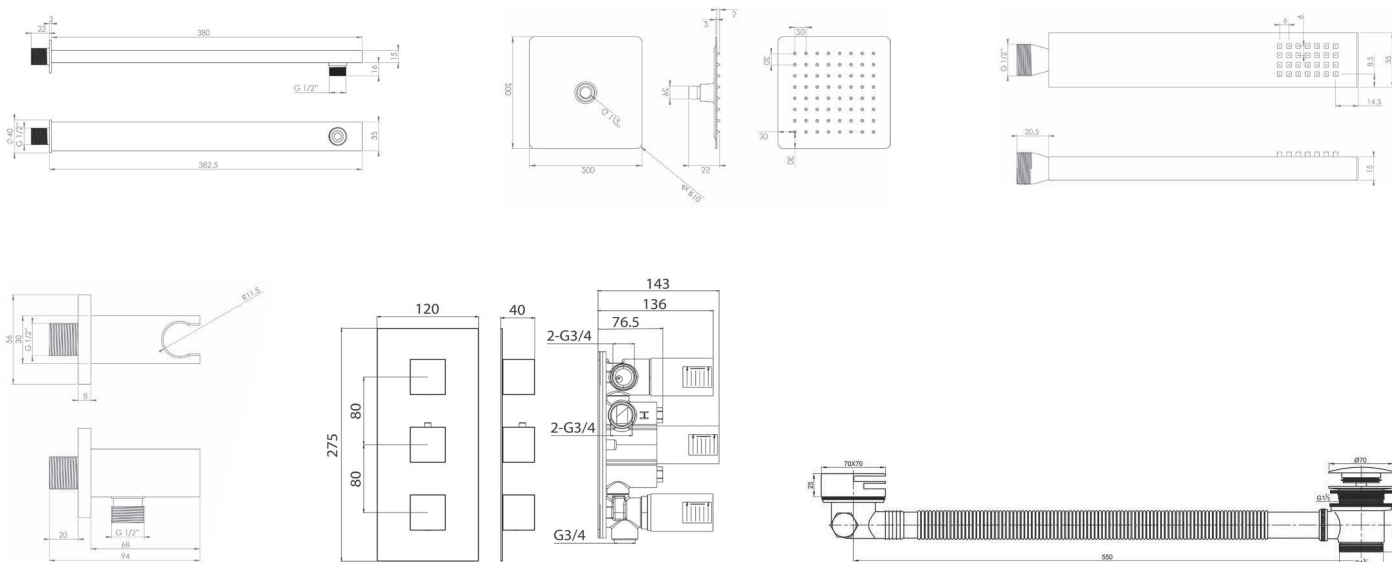

3 Water Outlet

CODE **DESCRIPTION** **INC VAT** **TVA INC**
TOSP04.MB Tooga 3 way thermostatic shower *valve; slim square shower head; square wall-mounted shower arm; square slim handset; square shower outlet & holder; 1.5m shower hose; square bath filler, overflow & clicker waste

Includes: TO221.MB, TO223.MB, TO229.MB, TO230.MB, TO234.MB, SH150SS.MB & TO100.MB

*TO221.MB - WRAS Approved Valve