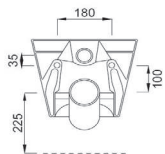

£680.00 911.20€

Available cisterns p.138

CODE
83120

DESCRIPTION
Icon square back-to-wall bidet

INC VAT £490.00
TVA INC 656.60€

CODE
83121
83101SQ

DESCRIPTION
Icon RIMLESS square wall-hung WC pan
Icon square soft-close seat