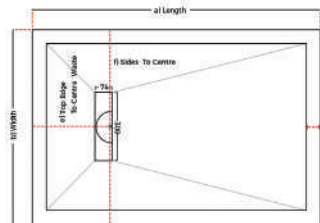

QUADRANT TRAYS

CODE	DESCRIPTION	A	B	C	D	E	F	G	H	INC VAT	TVA INC
L250909Q	L25 Linear Shower Tray 900 x 900 Quad	900	900	24 - 27	60	210	450	500	620	£395.31	529.72€