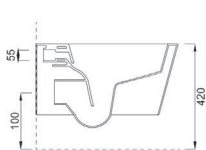

CODE
83121
83101SQ

DESCRIPTION
Icon RIMLESS square wall-hung WC pan
Icon square soft-close seat

INC VAT £490.00
TVA INC 656.60€
£190.00 254.60€

Total with pan and soft-close seat

£680.00 911.20€

Available cisterns p.138

CODE
83122

DESCRIPTION
Icon round wall-hung bidet

INC VAT £490.00
TVA INC 656.60€