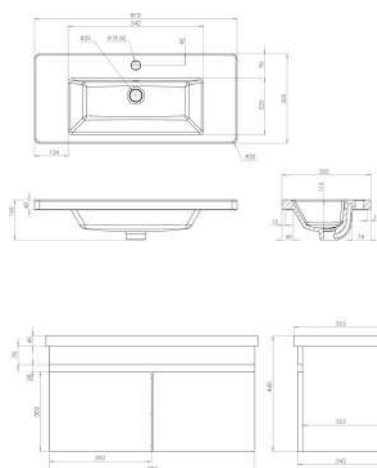

Extra holes can be drilled where required for £23.08 inc. VAT each, please quote code ETH when ordering extra tap holes.
All washbasins and units can be wall mounted unless specified.

CODE AIRB60	DESCRIPTION Air 60 x 35cm washbasin 1 tap hole	INC VAT £120.00	TVA INC 160.80€
CODE AIRW60.W AIRW60.AC	DESCRIPTION Air 60cm 2 door wall-mounted unit - White gloss Air 60cm 2 door wall-mounted unit - Alpine carbon	INC VAT £178.00 £178.00	TVA INC 238.52€ 238.52€
CODE IN300	OPTIONAL EXTRA - HIDDEN LED LIGHTING Inside hidden furniture light with IR motion sensor	INC VAT £23.99	TVA INC 32.14€
Total including washbasin and unit		£298.00	399.32€

INC VAT £120.00	TVA INC 160.80€
INC VAT £178.00 £178.00	TVA INC 238.52€ 238.52€
INC VAT £23.99	TVA INC 32.14€
£298.00	399.32€

CODE AIRB80	DESCRIPTION Air 80 x 35cm washbasin 1 tap hole	INC VAT £162.00	TVA INC 217.08€
CODE AIRW80.W AIRW80.AC	DESCRIPTION Air 80cm 2 door wall-mounted unit - White gloss Air 80cm 2 door wall-mounted unit - Alpine carbon	INC VAT £234.00 £234.00	TVA INC 313.56€ 313.56€
CODE IN300	OPTIONAL EXTRA - HIDDEN LED LIGHTING Inside hidden furniture light with IR motion sensor	INC VAT £23.99	TVA INC 32.14€
Total including washbasin and unit		£396.00	530.64€

INC VAT £162.00	TVA INC 217.08€
INC VAT £234.00 £234.00	TVA INC 313.56€ 313.56€
INC VAT £23.99	TVA INC 32.14€
£396.00	530.64€

CODE AIRB60	DESCRIPTION Air 60 x 35cm washbasin 1 tap hole	INC VAT £120.00	TVA INC 160.80€
CODE AIRF60.W AIRF60.AC	DESCRIPTION Air 60cm 2 door floor-mounted unit - White gloss Air 60cm 2 door floor-mounted unit - Alpine carbon	INC VAT £251.00 £251.00	TVA INC 336.34€ 336.34€
CODE IN300	OPTIONAL EXTRA - HIDDEN LED LIGHTING Inside hidden furniture light with IR motion sensor	INC VAT £23.99	TVA INC 32.14€
Total including washbasin and unit		£371.00	497.14€