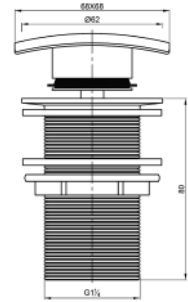

CODE
540s

DESCRIPTION
1 1/4" slotted 'clicker' waste
for basins with overflow

INC VAT   **TVA INC**
£48.83   65.43€