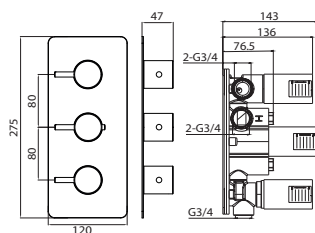

CODE
CO221.L

DESCRIPTION
3-way thermostatic shower valve COMPLETE - Landscape - Chrome

INC VAT £535.00
TVA INC 716.91€

CODE
VB021
KC021.L

INDIVIDUAL COMPONENTS
Valve body - working components
Handle & plate set - Landscape - Chrome

INC VAT £392.00
TVA INC 525.29€
INC VAT £143.00
TVA INC 191.62€