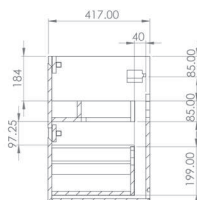

Extra holes can be drilled where required for £23.08 inc. VAT each, please quote code ETH when ordering extra tap holes.
All washbasins and units can be wall mounted unless specified.

CODE **DESCRIPTION**
39002 Matteo 60 x 42cm washbasin 1 tap hole
39002.0 Matteo 60 x 42cm washbasin no tap hole

INC VAT **TVA INC**
£268.00 359.12€
£268.00 359.12€

CODE **DESCRIPTION**
M0201.1 Podium 60cm 1 drawer white gloss unit
M0203.1 Podium 60cm 1 drawer zulu wengé unit

INC VAT **TVA INC**
£561.00 751.74€
£561.00 751.74€

CODE **OPTIONAL EXTRA - HIDDEN LED LIGHTING**
IN300 Inside hidden furniture light with IR motion sensor

INC VAT **TVA INC**
£23.99 32.14€

Total including washbasin and unit **£829.00 1,110.86€**

CODE **DESCRIPTION**
M0201.2 Podium 60cm 2 drawer white gloss unit
M0203.2 Podium 60cm 2 drawer zulu wengé unit

INC VAT **TVA INC**
£811.00 1,086.73€
£811.00 1,086.73€

CODE **OPTIONAL EXTRA - PLINTH KIT FOR DOUBLE DRAWER UNIT**
PLM0201 Podium white gloss plinth kit for 2 drawer unit
PLM0203 Podium zulu wengé plinth kit for 2 drawer unit

INC VAT **TVA INC**
£83.20 111.49€
£83.20 111.49€

Plinth kit includes 1 front plinth, 2 side plinths, 4 levelling legs, plinth clips and fixings

CODE **OPTIONAL EXTRA - HIDDEN LED LIGHTING**
IN300 Inside hidden furniture light with IR motion sensor

INC VAT **TVA INC**
£23.99 32.14€

Total including washbasin and unit **£1,079.00 1,445.85€**