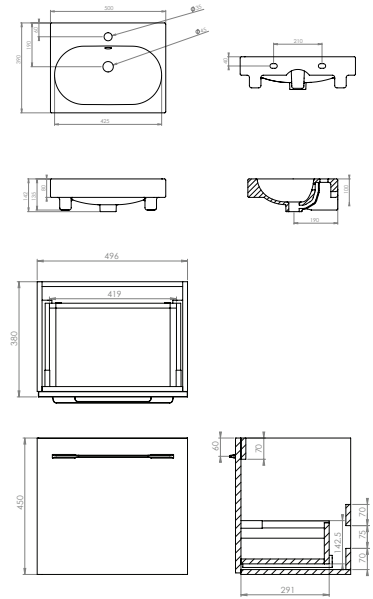

CODE	DESCRIPTION	INC VAT	TVA INC
50000	Austen 50 x 39cm washbasin - 1 tap hole	£135.00	180.90€
50000.0	Austen 50 x 39cm washbasin - no tap hole	£135.00	180.90€
500101	Austen 50cm soft-close drawer unit - White gloss	£260.00	348.41€
500103	Austen 50cm soft-close drawer unit - Alaska	£260.00	348.41€
500107	Austen 50cm soft-close drawer unit - Pacific walnut	£260.00	348.41€
CODE IN300	OPTIONAL EXTRA - HIDDEN LED LIGHTING Inside hidden furniture light with IR motion sensor	INC VAT £23.99	TVA INC 32.14€
Total including washbasin and unit		£395.00	529.31€