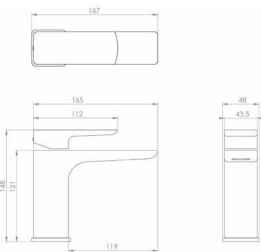

CODE
FU001 Mini mixer & clicker waste - MP - Chrome
FU001.MB Mini mixer & clicker waste - MP - Matte Black

INC VAT **TVA INC**
£178.80 239.59€
£219.60 294.26€