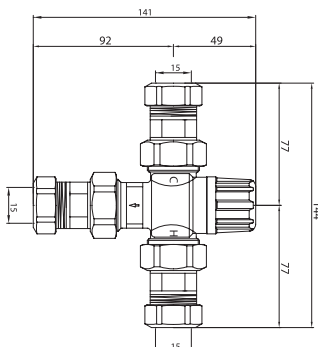

**CODE
S1116**

DESCRIPTION
Douche bracket

INC VAT
£11.56

TVA INC
15.49€