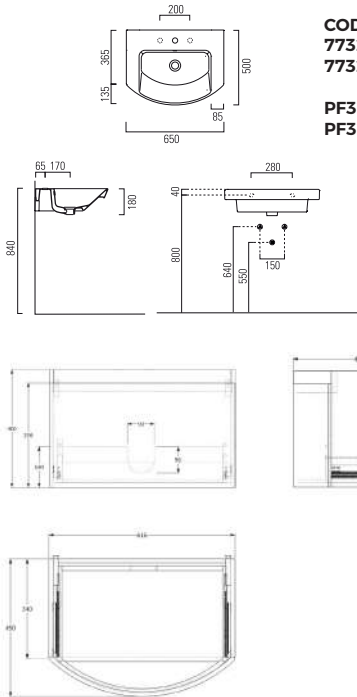

Pictured: POPPY 80cm washbasin with PAMQ80 chrome towel rail.

Brassware unavailable.

Pictured: POPPY 80cm washbasin with PAMQ80 chrome towel rail.

Brassware and mirror unavailable.

Extra holes can be drilled where required for £23.08 inc. VAT each, please quote code ETH when ordering extra tap holes.
All washbasins and units can be wall mounted unless specified.