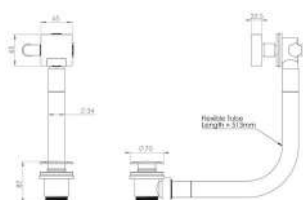

LP = 0.2 Bar

MP = 0.5 Bar

HP = 1.0 Bar

CODE
TO098
TO098.MB

DESCRIPTION
Square overflow with pop-up waste - Chrome
Square overflow with pop-up waste - Matte Black

INC VAT **TVA INC**
£75.00 100.50€
£90.00 120.60€