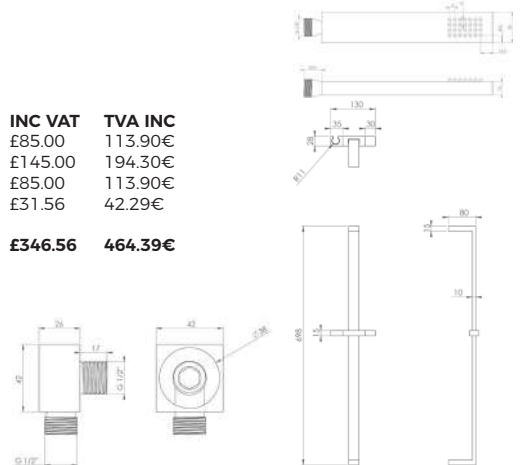

CODE
TO230.MB
TO231.MB
TO233.MB
SH150SS.MB

DESCRIPTION
Tooga square slim handset - Matte Black
Tooga square slide shower rail - Matte Black
Tooga square shower outlet elbow - Matte Black
Cos / Tooga shower hose 1.5m - Matte Black

INC VAT   **TVA INC**
£85.00   113.90€
£145.00   194.30€
£85.00   113.90€
£31.56   42.29€

Total with handset, rail, outlet and hose   **£346.56   464.39€**