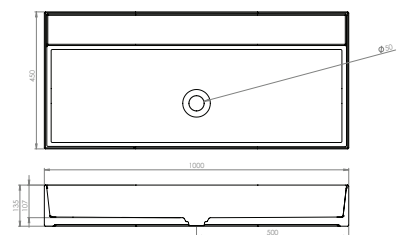

CODE	DESCRIPTION	INC VAT	TVA INC
84113	Icon 100 x 45cm sit on washbasin - 1 tap hole	£585.00	783.90€
84113.0	Icon 100 x 45cm sit on washbasin - no tap hole	£585.00	783.90€
84113W	Icon 100 x 45cm wall-mounted washbasin - 1 tap hole	£585.00	783.90€
84113W.0	Icon 100 x 45cm wall-mounted washbasin - no tap hole	£585.00	783.90€