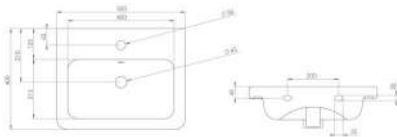

CODE	OPTIONAL EXTRA - HIDDEN LED LIGHTING	INC VAT	TVA INC
IN300	Inside hidden furniture light with IR motion sensor	£23.99	32.14€

Total including washbasin and unit **£899.00** **1,204.66€**

CODE **DESCRIPTION**
70000 Indigo 50 x 40cm washbasin 1 tap hole
70000.0 Indigo 50 x 40cm washbasin no tap hole