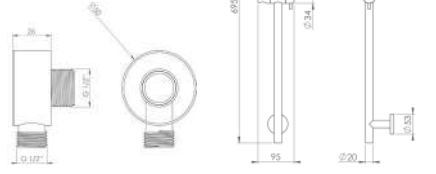

CODE
CO235
CO231
CO233
SH150SS

DESCRIPTION
Cos 3 function handset - Chrome
Cos round slide shower rail - Chrome
Cos round shower outlet elbow - Chrome
Cos / Tooga shower hose 1.5m - Chrome

Total with handset, rail, outlet and hose

INC VAT   **TVA INC**
£50.40   67.54€
£99.00   132.66€
£49.00   65.66€
£19.20   25.73€

£217.60   **291.59€**

CODE
CO235.MB
CO231.MB
CO233.MB
SH150SS.MB

DESCRIPTION
Cos 3 function handset - Matte Black
Cos round slide shower rail - Matte Black
Cos round shower outlet elbow - Matte Black
Cos / Tooga shower hose 1.5m - Matte Black

Total with handset, rail, outlet and hose

INC VAT   **TVA INC**
£80.00   107.20€
£135.00   180.90€
£75.00   100.50€
£31.56   42.29€

£321.56   **430.89€**

CODE
CO230
CO231
CO233
SH150SS

DESCRIPTION
Cos round slim handset - Chrome
Cos round slide shower rail - Chrome
Cos round shower outlet elbow - Chrome
Cos / Tooga shower hose 1.5m - Chrome

Total with handset, rail, outlet and hose

INC VAT   **TVA INC**
£42.00   56.28€
£99.00   132.66€
£49.00   65.66€
£19.20   25.73€

£209.20   **280.33€**

CODE
CO230.MB
CO231.MB
CO233.MB
SH150SS.MB

DESCRIPTION
Cos round slim handset - Matte Black
Cos round slide shower rail - Matte Black
Cos round shower outlet elbow - Matte Black
Cos / Tooga shower hose 1.5m - Matte Black

Total with handset, rail, outlet and hose

INC VAT   **TVA INC**
£70.44   94.39€
£135.00   180.90€
£75.00   100.50€
£31.56   42.29€

£312.00   **418.08€**