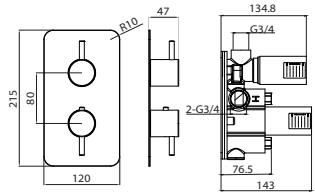

CODE
CO219

DESCRIPTION
1-way thermostatic shower valve COMPLETE - Chrome

INC VAT £430.00
TVA INC 576.20€

CODE
VB019
KC019

INDIVIDUAL COMPONENTS
Valve body - working components
Handle & plate set - Chrome

INC VAT £316.00
TVA INC 423.43€
INC VAT £114.00
TVA INC 152.76€