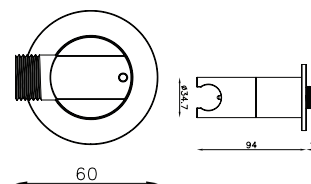

CODE
S1027

DESCRIPTION
Outlet elbow and holder with stopcock - round

INC VAT
£124.65

TVA INC
167.03€