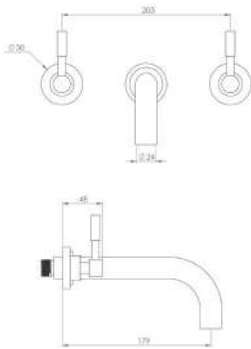

CODE
PA003

DESCRIPTION
3 piece basin mixer - LP

INC VAT £229.00
TVA INC 306.86€