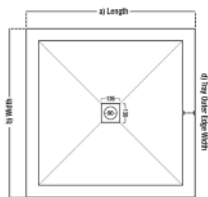

H25 SHOWER TRAYS

SQUARE TRAYS

CODE	DESCRIPTION	A	B	C	D	INC VAT	TVA INC
H2501	H25 Stone Resin Shower Tray 25mm Square 800 x 800	800	800	24 - 27	60	£277.00	371.18€
H2502	H25 Stone Resin Shower Tray 25mm Square 900 x 900	900	900	24 - 27	60	£297.91	399.20€
H2502AS	H25 Stone Resin Shower Tray 25mm Square 900 x 900 - Anti-slip	900	900	24 - 27	60	£411.13	550.91€
H2540	H25 Stone Resin Shower Tray 25mm Square 1000 x 1000	1000	1000	24 - 27	60	£435.02	582.93€