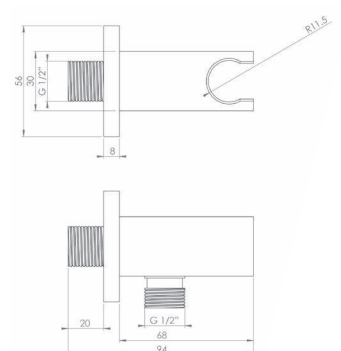

2 Water Outlet

CODE	DESCRIPTION	INC VAT	TVA INC
TOSP01.MB	Tooga 2 way thermostatic shower *valve; slim square shower head; square wall-mounted shower arm; square slim handset; square shower outlet & holder; 1.5m shower hose	£1,099.72	1,473.62€

Includes: TO220.MB, TO223.MB, TO229.MB, TO230.MB, TO234.MB & SH150SS.MB

*TO220.MB - WRAS Approved Valve