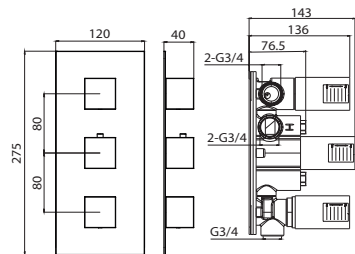

CODE
TO221

DESCRIPTION
3-way thermostatic shower valve -
COMPLETE - Chrome

INC VAT £555.00   **TVA INC** 743.71€

CODE
VB021
KT021

INDIVIDUAL COMPONENTS
Valve body - working components
Handle & plate set - Chrome

INC VAT £392.00   **TVA INC** 525.29€
INC VAT £163.00   **TVA INC** 218.42€