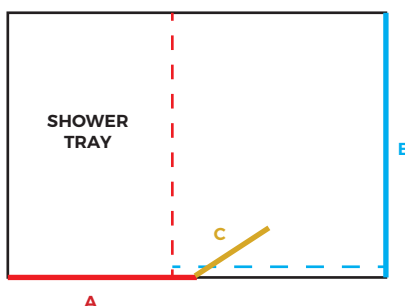

the shower zone ...

Products to complement your shower ...

See our Shower Packages for all shower brassware configurations on page 230

STYLES

FINISH: Polished aluminium
FRAME: Aluminium
GLASS: 8mm toughened clearseal