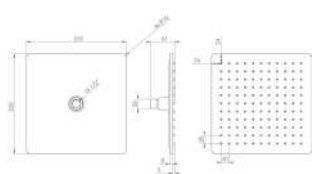

CODE
TO227

DESCRIPTION

Tooga standard square shower head - Chrome
250mm x 8mm

INC VAT
£199.20

TVA INC
266.93€

TO227.MB

Tooga standard square shower head - Matte Black
250mm x 8mm

£229.08

306.97€