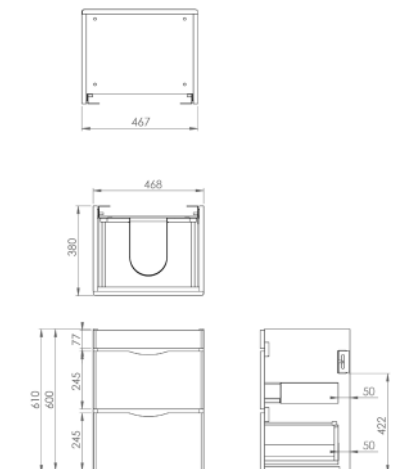

CODE **DESCRIPTION** **INC VAT** **TVA INC**
700120 Indigo 50cm 2 drawer white gloss unit £420.00 562.80€
700520 Indigo 50cm 2 drawer grey gloss unit £420.00 562.80€

CODE **OPTIONAL EXTRA - HIDDEN LED LIGHTING** **INC VAT** **TVA INC**
IN300 Inside hidden furniture light with IR motion sensor £23.99 32.14€

Total including washbasin and unit **£570.00** **763.80€**