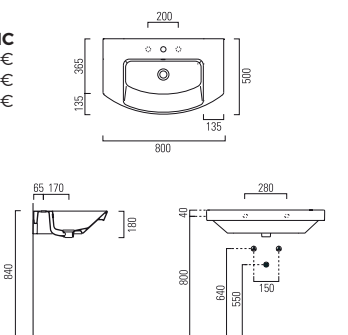

CODE	DESCRIPTION
7722	Poppy 80 x 50cm washbasin with overflow, 1 tap hole
7722.0	Poppy 80 x 50cm washbasin with overflow, no tap hole
PAMQ80	Towel rail

INC VAT	TVA INC
£445.00	596.30€
£445.00	596.30€
£191.00	255.95€