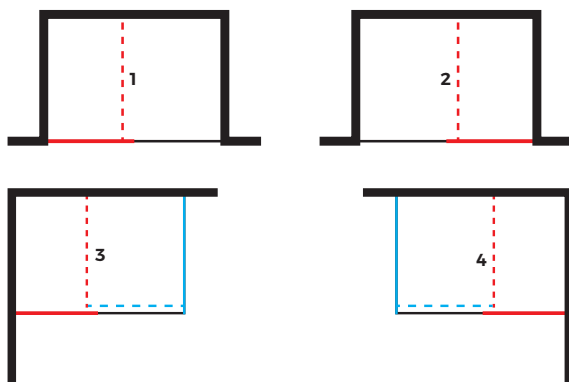

CONFIGURATIONS

All front/side panels are intercompatible. They are both reversible (L/R configuration) and can be used as a side panel. All possible - using the TRU-LOK technology.

Toutes les parois avant/latérales sont compatibles entre elles. Elles sont réversibles gauche/droite et peuvent être utilisées comme parois latérales. Tout est possible, grâce à la technologie TRU-LOK.