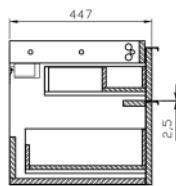

CODE PR060.1 DESCRIPTION Prague 60cm 2 drawer white gloss unit

INC VAT £400.00 **TVA INC** 536.00€

CODE IN300 **OPTIONAL EXTRA - HIDDEN LED LIGHTING**
Inside hidden furniture light with IR motion sensor

INC VAT £23.99 **TVA INC** 32.14€

Total including washbasin and unit **£525.00** **703.50€**