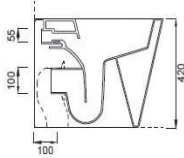

CODE
83119
83101SQ

DESCRIPTION
Icon RIMLESS square back-to-wall WC pan
Icon square soft-close seat

INC VAT £490.00
TVA INC 656.60€
£190.00 254.60€

Total with pan and soft-close seat

£680.00 911.20€

Available cisterns p.138

CODE
83120

DESCRIPTION
Icon square back-to-wall bidet

INC VAT £490.00
TVA INC 656.60€