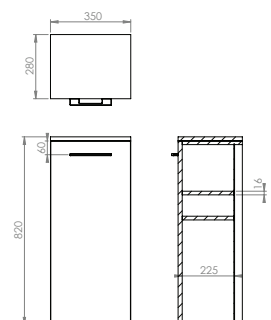

CODE	DESCRIPTION	INC VAT	TVA INC
500601	Austen soft-close 2 door mirror cabinet 60cm - White gloss	£269.36	360.94€
500603	Austen soft-close 2 door mirror cabinet 60cm - Alaska	£269.36	360.94€
500607	Austen soft-close 2 door mirror cabinet 60cm - Pacific walnut	£269.36	360.94€

CODE	DESCRIPTION	INC VAT	TVA INC
500631	Austen soft-close 2 door mirror cabinet 60cm with light and shaver socket - White gloss	£394.16	528.17€
500633	Austen soft-close 2 door mirror cabinet 60cm with light and shaver socket - Alaska	£394.16	528.17€
500637	Austen soft-close 2 door mirror cabinet 60cm with light and shaver socket - Pacific walnut	£394.16	528.17€

CODE	DESCRIPTION	INC VAT	TVA INC
500461	Austen soft-close side unit 82 x 35 x 28cm - White gloss	£248.57	333.08€
500463	Austen soft-close side unit 82 x 35 x 28cm - Alaska	£248.57	333.08€
500467	Austen soft-close side unit 82 x 35 x 28cm - Pacific walnut	£248.57	333.08€

CODE	DESCRIPTION	INC VAT	TVA INC
500451	Austen soft-close side unit 140 x 35 x 25cm - White gloss	£258.96	347.01€
500453	Austen soft-close side unit 140 x 35 x 25cm - Alaska	£258.96	347.01€
500457	Austen soft-close side unit 140 x 35 x 25cm - Pacific walnut	£258.96	347.01€

CODE	DESCRIPTION	INC VAT	TVA INC
500401	Austen WC unit 84 x 50 x 20cm - White gloss	£258.96	347.01€
500403	Austen WC unit 84 x 50 x 20cm - Alaska	£258.96	347.01€
500407	Austen WC unit 84 x 50 x 20cm - Pacific walnut	£258.96	347.01€