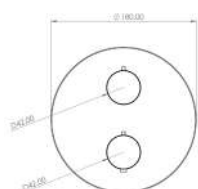

CODE NI020.MB **DESCRIPTION**
2-way thermostatic shower valve
COMPLETE - Matte Black

INC VAT **TVA INC**
£634.00 849.55€

CODE VB020 **DESCRIPTION**
Valve body - working components
KN020.MB Handle & plate set - Matte Black

INC VAT **TVA INC**
£345.00 462.30€
£289.00 387.25€