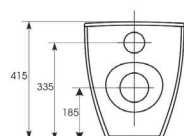

CODE	DESCRIPTION	INC VAT	TVA INC
70074	Indigo_Art back-to-wall WC pan	£205.00	274.70€
70073	Indigo_Art slim soft-close seat	£90.00	120.60€

Total with pan and soft-close seat £295.00 395.30€

Available cisterns p.138