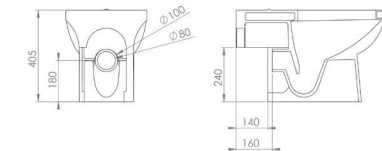

CODE
500701
50071
50073
50078
50079

DESCRIPTION
Austen close-coupled WC pan, L/H soil exit
Austen cistern
Austen standard soft-close seat
Austen slim-line soft-close seat
Austen slim-line standard seat

INC VAT	TVA INC
£255.00	341.70€
£136.00	182.24€
£99.00	132.66€
£110.00	147.40€
£79.00	105.86€

Total with cistern and standard soft-close seat £490.00 656.60€