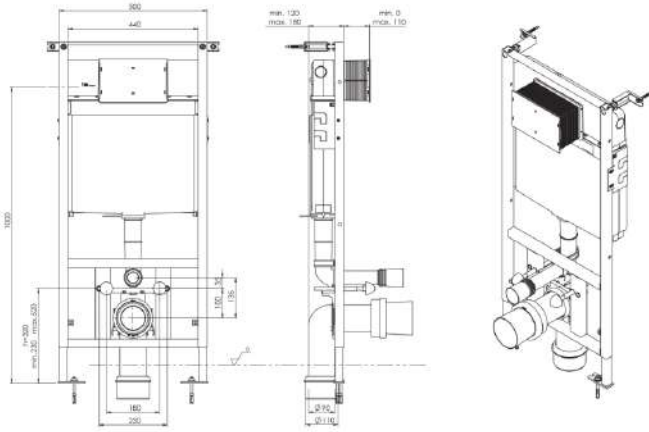

CODE
FL2022

DESCRIPTION
Flushe 1140mm universal framed cistern
- front flush

INC VAT
£292.95

TVA INC
392.55€

Available flush plates p.142