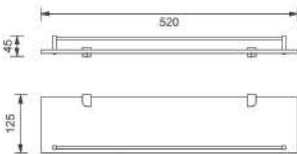

CODE
JO2285

DESCRIPTION
Jones 2 soap basket

INC VAT   **TVA INC**
£52.97   70.99€

CODE
JO2190

DESCRIPTION
Jones 2 robe hook

INC VAT   **TVA INC**
£28.02   37.54€

CODE
JO2262

DESCRIPTION
Jones 2 toilet roll holder

INC VAT   **TVA INC**
£37.75   50.58€

CODE
JO2385

DESCRIPTION
Jones 2 glass shelf

INC VAT   **TVA INC**
£40.10   53.73€

CODE
JO2310

DESCRIPTION
Jones 2 brush holder

INC VAT   **TVA INC**
£67.10   89.91€

CODE
JO2140

DESCRIPTION
Jones 2 towel bar

INC VAT   **TVA INC**
£89.09   119.39€