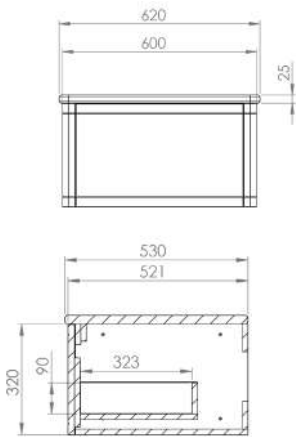

Please view our PODIUM and ICON ranges to see more options of sit on basins.