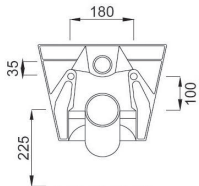

CODE
83115
83101RO

DESCRIPTION
Icon RIMLESS round back-to-wall WC pan
Icon round soft-close seat

INC VAT £490.00
TVA INC 656.60€
£190.00 254.60€

Total with pan and soft-close seat

£680.00 911.20€

Available cisterns p.138

CODE
83116

DESCRIPTION
Icon round back-to-wall bidet

INC VAT £490.00
TVA INC 656.60€

CODE
83117
83101RO

DESCRIPTION
Icon RIMLESS round wall-hung WC pan
Icon round soft-close seat

INC VAT £490.00
TVA INC 656.60€
£190.00 254.60€

Total with pan and soft-close seat

£680.00 911.20€

Available cisterns p.138

CODE
83118

DESCRIPTION
Icon round wall-hung bidet

INC VAT £490.00
TVA INC 656.60€