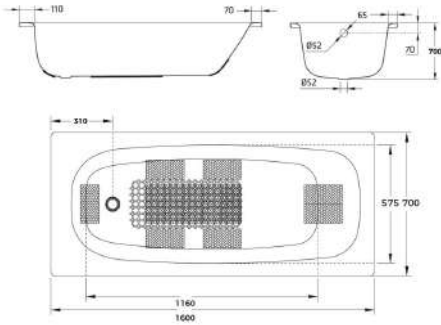

CODE	DESCRIPTION	INC VAT	TVA INC
SST167	Sansteel 1600 x 700mm steel bath - 0 TH 100 litre capacity	£140.16	187.81€
SST167.1	Sansteel 1600 x 700mm steel bath - 2 TH 100 litre capacity	£144.00	192.96€

CODE	OPTIONAL EXTRAS	INC VAT	TVA INC
SST.AL	Adhesive Legset for Sansteel Baths	£21.36	28.62€
SST.BL	Bolt-On Legset for Sansteel Baths	£24.72	33.12€