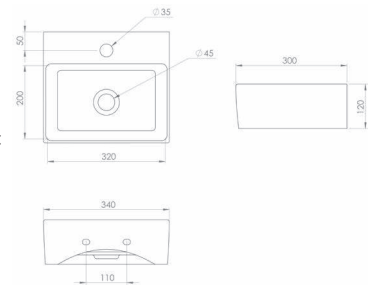

CODE
39008
39008.0

DESCRIPTION
Matteo 33 x 28cm washbasin 1 tap hole
Matteo 33 x 28cm washbasin no tap hole

INC VAT
£99.00
£99.00

TVA INC
132.66€
132.66€

CODE
39006
39006.LH
39006.RH

DESCRIPTION
Matteo 51 x 25cm washbasin no tap hole
Matteo 51 x 25cm washbasin left hand tap hole
Matteo 51 x 25cm washbasin right hand tap hole

INC VAT
£187.20
£187.20
£187.20

TVA INC
250.85€
250.85€
250.85€

CODE
M0601.1
M0603.1

DESCRIPTION
Podium 50cm 1 door unit - White gloss
Podium 50cm 1 door unit - Zulu wengé

INC VAT
£400.00
£400.00

TVA INC
535.99€
535.99€

CODE
PLM0601
PLM0603

OPTIONAL EXTRA - PLINTH KIT
Podium plinth kit - White gloss
Podium plinth kit - Zulu wengé

INC VAT
£75.59
£75.59

TVA INC
101.29€
101.29€

Plinth kit includes: 1 front plinth, 2 side plinths,
4 levelling legs, plinth clips and fixings

CODE
IN300

OPTIONAL EXTRA - HIDDEN LED LIGHTING
Inside hidden furniture light with IR motion sensor

INC VAT
£23.99

TVA INC
32.14€

Total including washbasin and unit

£587.20   **786.84€**