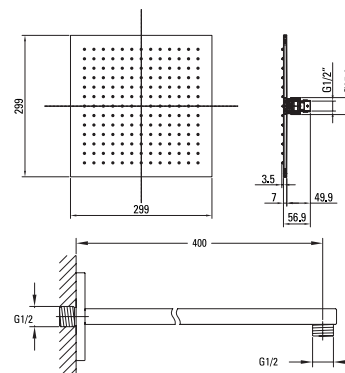

CODE
TO226
DESCRIPTION
Tooga standard square shower head - Chrome
200mm x 8mm

INC VAT £169.20
TVA INC 226.73€