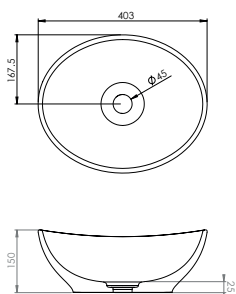

CODE
39012

DESCRIPTION
Podium sit on bowl 40 x 33cm
No overflow

INC VAT   **TVA INC**
£148.00   198.32€