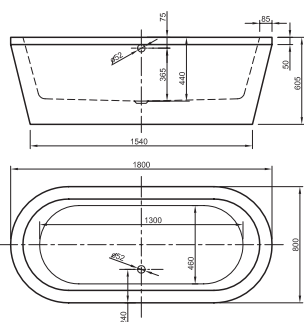

CODE
21101

DESCRIPTION
Ovale 1800 x 800mm freestanding tub
240 ltr capacity
inc. waste

INC VAT £2,400.00
TVA INC 3,216.00€

CODE
21105

DESCRIPTION
Lola 1680 x 800mm freestanding bath tub
inc. waste

INC VAT £1,900.00
TVA INC 2,546.00€

CODE
21106

DESCRIPTION
Vista 1695 x 800mm freestanding bath tub
inc. waste

INC VAT £1,900.00
TVA INC 2,546.00€

CODE
21100

DESCRIPTION
Ellington 1800 x 790mm freestanding tub
240 ltr capacity
inc. waste

INC VAT £2,400.00
TVA INC 3,216.00€

CODE
21107

DESCRIPTION
Zaha 1700 x 800mm freestanding tub
inc. waste

INC VAT £3,385.20
TVA INC 4,536.17€