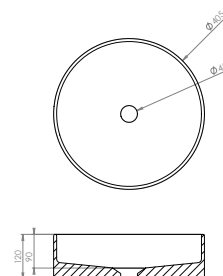

CODE
83114

DESCRIPTION
Icon circle sit on washbasin

INC VAT £395.00
TVA INC 529.30€