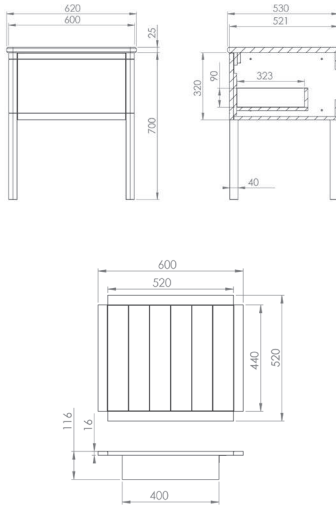

QTY	CODE	DESCRIPTION	INC VAT	TVA INC
x1	83114	Icon circle sit on washbasin	£395.00	529.30€
x1	FR060T.MW	Frontier 60cm countertop - Matte White	£380.00	509.20€
x1	FR060T.MC	Frontier 60cm countertop - Matte Cashmere	£380.00	509.20€
x1	FR060W.MW	Frontier 60cm wall-mounted drawer unit - Matte White	£1,016.80	1,362.51€
x1	FR060W.MC	Frontier 60cm wall-mounted drawer unit - Matte Grey	£1,016.80	1,362.51€
x1	FR060W.MF	Frontier 60cm wall-mounted drawer unit - Matte Fiord	£1,016.80	1,362.51€
x1	HDL01	Berlin handle - Chrome	£21.99	29.47€
x1	HDL01.MB	Berlin handle - Matte Black	£31.99	42.87€
x1	HDL02	Madrid handle - Stainless Steel Knurled	£26.99	36.17€
x1	HDL02.MB	Madrid handle - Stainless Steel Knurled, Matte Black	£36.99	49.57€

QTY	CODE	RECOMMENDED WASTE	INC VAT	TVA INC
x1	WA005	Low profile plastic trap for furniture	£30.00	40.20€

Total with basin, countertop, unit & chrome handle £1,813.79 2,430.48€