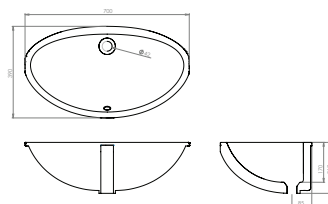

CODE
39103

DESCRIPTION
Undercounter washbasin 70 x 39 cm

INC VAT
£425.00

TVA INC
569.50€