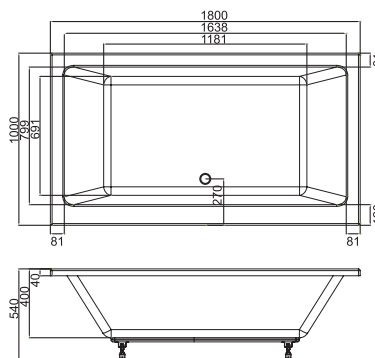

All Stetson baths are 3.5mm acrylic with fibreglass reinforcement & have a fully encapsulated 18mm baseboard for added strength & rigidity
Toutes les baignoires Stetson sont composées d'une structure en acrylique de 3.5mm et renforcées avec de la fibre de verre. En outre, elles sont dotées d'une
plinthe de 18 mm entièrement encastrée qui permet de renforcer leur solidité et leur rigidité.

CODE
20158

DESCRIPTION
Stetson 1800 x 1000mm bath - double ended
290 ltr capacity

INC VAT £995.00
TVA INC 1,333.30€