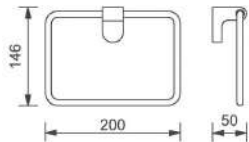

CODE
MO140

DESCRIPTION
Molten towel bar

INC VAT £57.15
TVA INC 76.58€