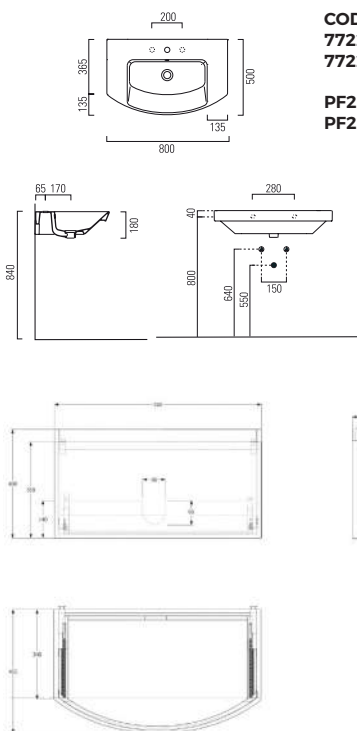

CODE	DESCRIPTION	INC VAT	TVA INC
7722	Poppy 80 x 50cm washbasin with overflow 1 tap hole	£445.00	596.30€
7722.0	Poppy 80 x 50cm washbasin with overflow no tap hole	£445.00	596.30€
PF2201	Poppy 80cm soft-close drawer unit - White gloss	£653.00	875.03€
PF2205	Poppy 80cm soft-close drawer unit - Grey gloss	£653.00	875.03€
Total including washbasin and unit		£1,098.00	1,471.33€