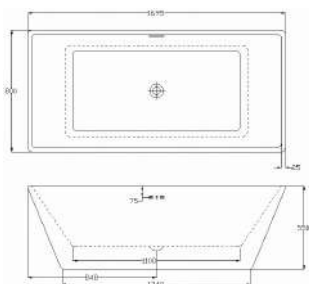

CODE
21105

DESCRIPTION
Lola 1680 x 800mm freestanding bath tub
inc. waste

INC VAT £1,900.00
TVA INC 2,546.00€