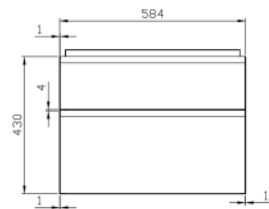

CODE PR040.1 DESCRIPTION Prague 150 x 40 x 30cm tall white gloss side unit

INC VAT £595.00 **TVA INC** 797.30€

PRAGUE WC'S

Pictured: PRAGUE RIMLESS close-coupled pan, cistern and standard soft-close seat.