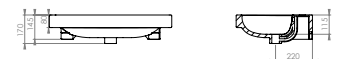

CODE	DESCRIPTION	INC VAT	TVA INC
50011	Austen 72 x 45cm washbasin - 1 tap hole	£165.00	221.10€
50011.0	Austen 72 x 45cm washbasin - no tap hole	£165.00	221.10€
500311	Austen 71cm soft-close 2 door unit - White gloss	£334.00	447.56€
500313	Austen 71cm soft-close 2 door unit - Alaska	£334.00	447.56€
500317	Austen 71cm soft-close 2 door unit - Pacific walnut	£334.00	447.56€

CODE	OPTIONAL EXTRA - HIDDEN LED LIGHTING	INC VAT	TVA INC
IN300	Inside hidden furniture light with IR motion sensor	£23.99	32.14€

Total including washbasin and unit **£499.00** **668.66€**