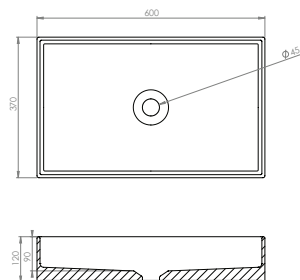

CODE
83113

DESCRIPTION
Icon 60 x 37cm sit on washbasin

INC VAT £450.00
TVA INC 603.00€