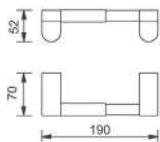

CODE
MO230

DESCRIPTION
Molten tumbler holder

INC VAT £36.00
TVA INC 48.24€