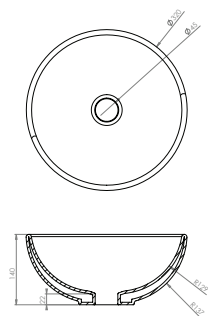

500mm Countertop

QTY	CODE	DESCRIPTION	INC VAT	TVA INC
x1	50018	Austen round sit on bowl 32cm	£160.00	214.40€
x1	MC50.01	Podium white gloss countertop, 500 x 360mm	£198.00	265.32€
x1	MC50.03	Podium zulu wengé countertop, 500 x 360mm	£198.00	265.32€
x1	M0101.1	Podium 50cm 1 drawer white gloss unit	£546.00	731.64€
x1	M0103.1	Podium 50cm 1 drawer zulu wengé unit	£546.00	731.64€
Total (White gloss countertop, unit & basin)			£904.00	1,211.36€
Total (Zulu wengé countertop, unit & basin)			£904.00	1,211.36€

Double-height drawer units are also available for this configuration from the Podium range.
La gamme Podium de mobilier sans poignée propose également des tiroirs double hauteur pour cette configuration.

600mm Countertop

QTY	CODE	DESCRIPTION	INC VAT	TVA INC
x1	50018	Austen round sit on bowl 32cm	£160.00	214.40€
x1	MC60.01	Podium white gloss countertop, 600 x 415mm	£218.00	292.13€
x1	MC60.03	Podium zulu wengé countertop, 600 x 415mm	£218.00	292.13€
x1	M0201.1	Podium 60cm 1 drawer white gloss unit	£561.00	751.74€
x1	M0203.1	Podium 60cm 1 drawer zulu wengé unit	£561.00	751.74€
Total (White gloss countertop, unit & basin)			£939.00	1,258.27€
Total (Zulu wengé countertop, unit & basin)			£939.00	1,258.27€

Double-height drawer units are also available for this configuration from the Podium range.
La gamme Podium de mobilier sans poignée propose également des tiroirs double hauteur pour cette configuration.