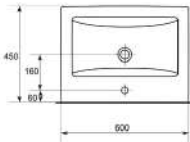

CODE PR050.1 DESCRIPTION Prague 50cm 2 drawer white gloss unit

INC VAT £376.00 **TVA INC** 503.84€

CODE IN300 **OPTIONAL EXTRA - HIDDEN LED LIGHTING**
Inside hidden furniture light with IR motion sensor

INC VAT £23.99 **TVA INC** 32.14€

Total including washbasin and unit **£495.00** **663.30€**

CODE PR060 DESCRIPTION Prague 60 x 45cm washbasin 1 tap hole

INC VAT £125.00 **TVA INC** 167.50€