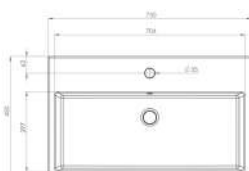

Extra holes can be drilled where required for £23.08 inc. VAT each, please quote code ETH when ordering extra tap holes.
All washbasins and units can be wall mounted unless specified.

CODE	DESCRIPTION	INC VAT	TVA INC
39002	Matteo 60 x 42cm washbasin 1 tap hole	£268.00	359.12€
39002.0	Matteo 60 x 42cm washbasin no tap hole	£268.00	359.12€

CODE	DESCRIPTION	INC VAT	TVA INC
MG8201	Matteo 60cm soft-close drawer unit - White gloss	£411.00	550.74€
MG8202	Matteo 60cm soft-close drawer unit - Black gloss	£411.00	550.74€
MG8203	Matteo 60cm soft-close drawer unit - Wengé	£411.00	550.74€
MG8205	Matteo 60cm soft-close drawer unit - Grey gloss	£411.00	550.74€

CODE	OPTIONAL EXTRA - TOWEL RAIL	INC VAT	TVA INC
MAT60R	Towel rail - Chrome	£109.99	147.39€

CODE	OPTIONAL EXTRA - HIDDEN LED LIGHTING	INC VAT	TVA INC
IN300	Inside hidden furniture light with IR motion sensor	£23.99	32.14€

Total including washbasin and unit   **£679.00**   **909.86€**

CODE	DESCRIPTION	INC VAT	TVA INC
39003	Matteo 75 x 45cm washbasin 1 tap hole	£364.00	487.76€
39003.0	Matteo 75 x 45cm washbasin no tap hole	£364.00	487.76€

CODE	DESCRIPTION	INC VAT	TVA INC
MG4001	Matteo 75cm soft-close drawer unit - White gloss	£531.00	711.54€
MG4002	Matteo 75cm soft-close drawer unit - Black gloss	£531.00	711.54€
MG4003	Matteo 75cm soft-close drawer unit - Wengé	£531.00	711.54€

CODE	OPTIONAL EXTRA - HIDDEN LED LIGHTING	INC VAT	TVA INC
IN300	Inside hidden furniture light with IR motion sensor	£23.99	32.14€

Total including washbasin and unit   **£895.00**   **1,199.30€**