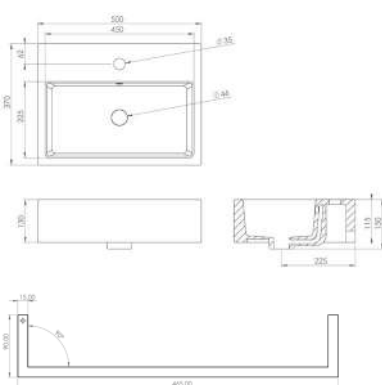

CODE	DESCRIPTION	INC VAT	TVA INC
39001.A	Matteo 50 x 37cm washbasin 1 tap hole - Anthracite	£288.00	385.92€
MAT50R	Towel rail - Chrome	£94.99	127.29€
MAT50RB	Towel rail - Matte Black	£105.60	141.50€