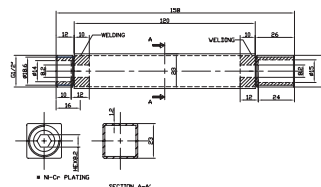

CODE
S1013

DESCRIPTION
Square ceiling mounted shower arm 120mm

INC VAT
£75.81

TVA INC
101.59€