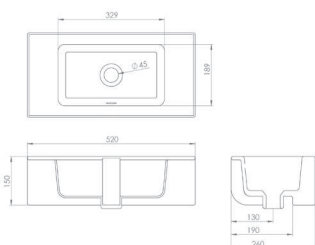

CODE	DESCRIPTION	INC VAT	TVA INC
50019	Austen semi-recessed washbasin 55 x 43cm	£175.00	234.50€