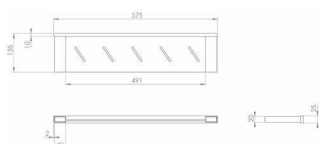

CODE
PU140
PU140.MB

DESCRIPTION
Pulse towel bar - Chrome
Pulse towel bar - Matte Black

INC VAT   **TVA INC**
£78.72   105.48€
£109.20   146.33€

CODE
PU190
PU190.MB

DESCRIPTION
Pulse robe hook - Chrome
Pulse robe hook - Matte Black

INC VAT   **TVA INC**
£24.96   33.45€
£42.00   56.28€

CODE
PU192
PU192.MB

DESCRIPTION
Pulse double robe hook - Chrome
Pulse double robe hook - Matte Black

INC VAT   **TVA INC**
£29.16   39.07€
£50.00   67.00€

CODE
PU260
PU260.MB

DESCRIPTION
Pulse toilet roll holder - Chrome
Pulse toilet roll holder - Matte Black

INC VAT   **TVA INC**
£39.00   52.26€
£59.00   79.06€

CODE
PU262
PU262.MB

DESCRIPTION
Pulse toilet roll holder & shelf - Chrome
Pulse toilet roll holder & shelf - Matte Black

INC VAT   **TVA INC**
£89.00   119.26€
£119.00   159.46€

CODE
PU365
PU365.MB

DESCRIPTION
Pulse shelf - Chrome
Pulse shelf - Matte Black

INC VAT   **TVA INC**
£89.00   119.26€
£119.00   159.46€