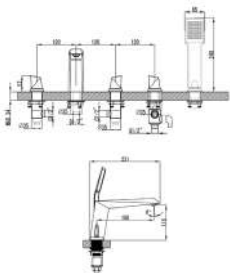

DESCRIPTION
3 piece flat turn handle basin mixer - MP

INC VAT £317.70
TVA INC 425.72€

CODE
ME006

DESCRIPTION
Bidet mixer, no pop-up waste - MP

INC VAT £237.62
TVA INC 318.40€

CODE
ME014

DESCRIPTION
Deck mounted flat turn handle bath shower mixer - HP