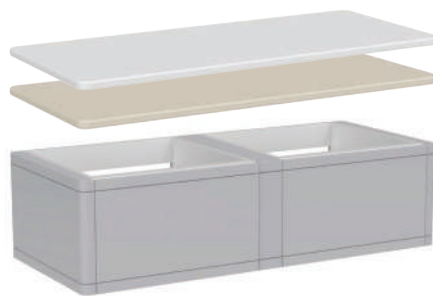

QTY	CODE	DESCRIPTION	INC VAT	TVA INC
x2	83114	Icon circle sit on washbasin	£395.00 each	529.30€ l'unité
x1	FR120T.MW	Frontier 120cm countertop - Matte White	£680.00	911.20€
x1	FR120T.MC	Frontier 120cm countertop - Matte Cashmere	£680.00	911.20€
x1	FR120DF.MW	Frontier 120cm floor-standing 2 drawer unit - Matte White	£1,660.70	2,225.34€
x1	FR120DF.MG	Frontier 120cm floor-standing 2 drawer unit - Matte Grey	£1,660.70	2,225.34€
x1	FR120DF.MF	Frontier 120cm floor-standing 2 drawer unit - Matte Fiord	£1,660.70	2,225.34€
x2	HDL01	Berlin handle - Chrome	£21.99 each	29.47€ l'unité
x2	HDL01.MB	Berlin handle - Matte Black	£31.99 each	42.87€ l'unité
x2	HDL02	Madrid handle - Stainless Steel Knurled	£26.99 each	36.17€ l'unité
x2	HDL02.MB	Madrid handle - Stainless Steel Knurled, Matte Black	£36.99 each	49.57€ l'unité
QTY	CODE	RECOMMENDED WASTE	INC VAT	TVA INC
x2	WA005	Low profile plastic trap for furniture	£30.00 each	40.20€ l'unité
QTY	CODE	OPTIONAL EXTRA - TRAY	INC VAT	TVA INC
x1	FR120U.MW	Frontier 120cm tray - Matte White	£517.00	692.78€
x1	FR120U.MG	Frontier 120cm tray - Matte Grey	£517.00	692.78€
x1	FR120U.MF	Frontier 120cm tray - Matte Fiord	£517.00	692.78€
Total with basins, countertop, unit & chrome handles			£3,174.68	4,254.08€