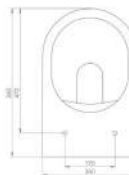

*pictured with slim-line seat