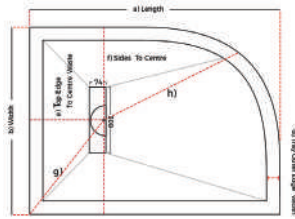

QUADRANT TRAYS

CODE	DESCRIPTION	A	B	C	D	E	F	G	H	INC VAT	TVA INC
L250909Q	L25 Linear Shower Tray 900 x 900 Quad	900	900	24 - 27	60	210	450	500	620	£395.31	529.72€

RECTANGULAR TRAYS

CODE	DESCRIPTION	A	B	C	D	E	F	INC VAT	TVA INC
L251008	L25 Linear Shower Tray 1000 x 800	1000	800	24 - 27	60	210	400	£401.67	538.24€
L251009	L25 Linear Shower Tray 1000 x 900	1000	900	24 - 27	60	210	450	£465.10	623.23€
L251208	L25 Linear Shower Tray 1200 x 800	1200	800	24 - 27	60	210	380	£443.21	593.90€
L251209	L25 Linear Shower Tray 1200 x 900	1200	900	24 - 27	60	210	400	£458.97	615.02€
L251408	L25 Linear Shower Tray 1400 x 800	1400	800	24 - 27	60	210	450	£649.78	870.71€
L251409	L25 Linear Shower Tray 1400 x 900	1400	900	24 - 27	60	210	400	£658.83	882.83€
L251508	L25 Linear Shower Tray 1500 x 800	1500	800	24 - 27	60	210	450	£655.45	878.30€
L251509	L25 Linear Shower Tray 1500 x 900	1500	900	24 - 27	60	210	400	£665.25	891.44€
L251608	L25 Linear Shower Tray 1600 x 800	1600	800	24 - 27	60	210	450	£681.87	913.71€
L251609	L25 Linear Shower Tray 1600 x 900	1600	900	24 - 27	60	210	400	£688.97	923.22€
L251708	L25 Linear Shower Tray 1700 x 800	1700	800	24 - 27	60	210	450	£708.51	949.40€
L251709	L25 Linear Shower Tray 1700 x 900	1700	900	24 - 27	60	210	400	£723.93	970.07€

SQUARE TRAYS

CODE	DESCRIPTION	A	B	C	D	E	F	INC VAT	TVA INC
L250909S	L25 Linear Shower Tray 900 x 900 Square	900	900	24 - 27	60	210	450	£395.31	529.72€