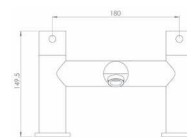

PASCALE

LP = 0.2 Bar

MP = 0.5 Bar

HP = 1.0 Bar

CODE
PA001

DESCRIPTION
Basin mixer - LP
including slotted clicker waste

INC VAT   **TVA INC**
£119.00   159.46€

CODE
AE02.01
AE05.01

OPTIONAL EXTRA - AERATOR
2lt/min aerator kit for PA001
5lt/min aerator kit for PA001

INC VAT   **TVA INC**
£12.00   16.08€
£12.00   16.08€

CODE
PA004

DESCRIPTION
Tall basin mixer - LP

INC VAT   **TVA INC**
£145.00   194.30€

CODE
PA006

DESCRIPTION
Bidet mixer inc. pop-up waste - LP

INC VAT   **TVA INC**
£135.00   180.90€

CODE
PA012

DESCRIPTION
Deck mounted bath filler - LP

INC VAT   **TVA INC**
£184.00   246.56€

CODE
PA015

DESCRIPTION
Deck mounted bath shower mixer - LP
includes hose, handset and bracket

INC VAT   **TVA INC**
£225.00   301.50€