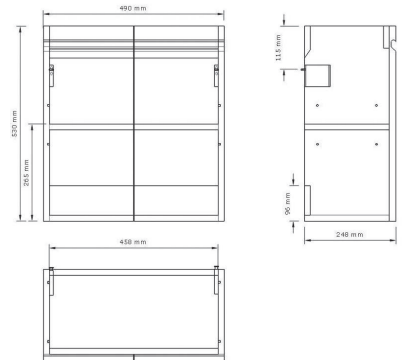

MATTEO

Extra holes can be drilled where required for £23.08 inc. VAT each, please quote code ETH when ordering extra tap holes.
All washbasins and units can be wall mounted unless specified.

CODE
39008
39008.0

DESCRIPTION
Matteo 33 x 28cm washbasin 1 tap hole
Matteo 33 x 28cm washbasin no tap hole

INC VAT £99.00
TVA INC 132.66€

CODE
39006
39006.LH
39006.RH

DESCRIPTION
Matteo 51 x 25cm washbasin no tap hole
Matteo 51 x 25cm washbasin left hand tap hole
Matteo 51 x 25cm washbasin right hand tap hole

INC VAT £187.20
TVA INC 250.85€

CODE
MG2501
MG2503

DESCRIPTION
Matteo 49cm 2 door unit - White gloss
Matteo 49cm 2 door unit - New wengé

INC VAT £307.80
TVA INC 412.45€

CODE
PLMG2501
PLMG2503

OPTIONAL EXTRA - PLINTH KIT
White gloss plinth kit for MG2501
New wengé plinth kit for MG2503

INC VAT £66.55
TVA INC 89.18€

Plinth kit includes: 1 front plinth, 2 side plinths,
4 levelling legs, plinth clips and fixings

CODE
IN300

OPTIONAL EXTRA - HIDDEN LED LIGHTING
Inside hidden furniture light with IR motion sensor

INC VAT £23.99
TVA INC 32.14€

Total including washbasin and unit

£495.00 663.30€