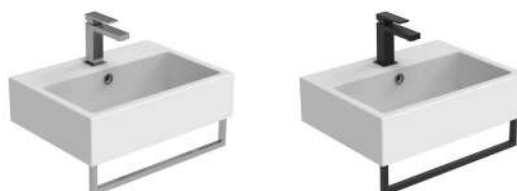

CODE	DESCRIPTION	INC VAT	TVA INC
39001	Matteo 50 x 37cm washbasin 1 tap hole - White gloss	£244.40	327.50€
39001.0	Matteo 50 x 37cm washbasin no tap hole - White gloss	£244.40	327.50€
MAT50R	Towel rail - Chrome	£94.99	127.29€
MAT50RB	Towel rail - Matte Black	£105.60	141.50€