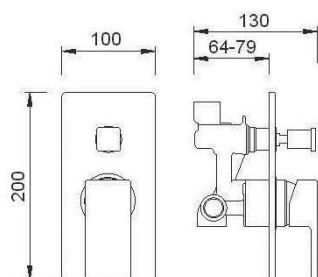

LP = 0.2 Bar

MP = 0.5 Bar

HP = 1.0 Bar

CODE
TO013

DESCRIPTION
Deck mounted 4 piece bath shower mixer - MP

INC VAT £395.00
TVA INC 529.31€

CODE
TO012

DESCRIPTION
Deck mounted bath filler - LP

INC VAT £255.00
TVA INC 341.70€

CODE
TO015

DESCRIPTION
Deck mounted bath shower filler - LP
Includes hose, handset & bracket

INC VAT £295.00
TVA INC 395.29€

CODE
TO210

DESCRIPTION
Concealed manual shower valve - MP

INC VAT £178.44
TVA INC 239.11€

CODE
TO011

DESCRIPTION
Concealed manual shower valve
inc. diverter - MP

INC VAT £251.10
TVA INC 336.47€