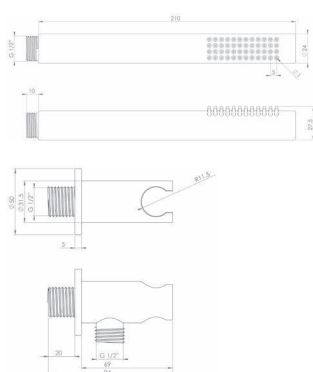

CODE
CO229

DESCRIPTION
Cos round wall-mounted shower arm
400mm - Chrome

CO229.MB
Cos round wall-mounted shower arm
400mm - Matte Black

INC VAT
£78.00

TVA INC
104.52€

INC VAT
£109.08

TVA INC
146.17€

CODE	DESCRIPTION	INC VAT	TVA INC
CO230	Cos round slim handset - Chrome	£42.00	56.28€
CO234	Cos round shower outlet & holder - Chrome	£54.00	72.36€
SH150SS	Cos / Tooga shower hose 1.5m - Chrome	£19.20	25.73€
Total with handset, outlet & holder, and hose		£115.20	154.37€