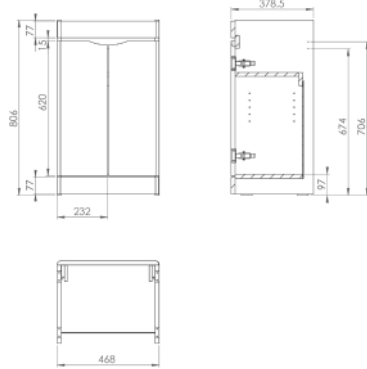

CODE **DESCRIPTION**
70000 Indigo 50 x 40cm washbasin 1 tap hole
70000.0 Indigo 50 x 40cm washbasin no tap hole

INC VAT **TVA INC**
£150.00 201.00€
£150.00 201.00€

CODE **DESCRIPTION**
700100 Indigo 50cm 2 door white gloss unit
700500 Indigo 50cm 2 door grey gloss unit

INC VAT **TVA INC**
£319.00 427.46€
£319.00 427.46€

CODE **OPTIONAL EXTRA - HIDDEN LED LIGHTING**
IN300 Inside hidden furniture light with IR motion sensor

INC VAT **TVA INC**
£23.99 32.14€

Total including washbasin and unit **£469.00** **628.46€**