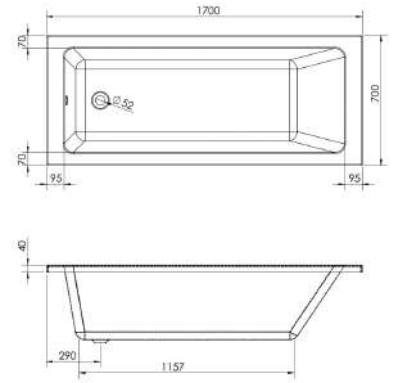

All Stetson baths are 3.5mm acrylic with fibreglass reinforcement & have a fully encapsulated 18mm baseboard for added strength & rigidity
Toutes les baignoires Stetson sont composées d'une structure en acrylique de 3.5 mm et renforcées avec de la fibre de verre. En outre, elles sont dotées d'une plinthe de 18 mm entièrement encastrée qui permet de renforcer leur solidité et leur rigidité.

CODE
20145

DESCRIPTION
Stetson 1700 x 700mm bath - single ended
160 ltr capacity

INC VAT £428.00
TVA INC 573.52€