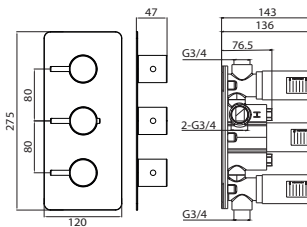

LP = 0.2 Bar

MP = 0.5 Bar

HP = 1.0 Bar

CODE
CO219.MB **DESCRIPTION**
1-way thermostatic shower valve COMPLETE - Matte Black

INC VAT £481.08
TVA INC 644.65€

CODE
VB019 **INDIVIDUAL COMPONENTS**
Valve body - working components
KC019.MB Handle & plate set - Matte Black

INC VAT £316.00
TVA INC 423.43€
INC VAT £165.08
TVA INC 221.21€

CODE
CO220.MB **DESCRIPTION**
2-way thermostatic shower valve COMPLETE - Matte Black

INC VAT £524.28
TVA INC 702.54€

CODE
VB020 **INDIVIDUAL COMPONENTS**
Valve body - working components
KC020.MB Handle & plate set - Matte Black

INC VAT £345.00
TVA INC 462.30€
INC VAT £179.28
TVA INC 240.24€

CODE
CO222.MB **DESCRIPTION**
2-way thermostatic shower valve - L.P COMPLETE - Matte Black

INC VAT £589.08
TVA INC 789.37€

CODE
VB022 **INDIVIDUAL COMPONENTS**
Valve body - working components
KC022.MB Handle & plate set - Matte Black

INC VAT £385.00
TVA INC 515.90€
INC VAT £204.08
TVA INC 273.47€

CODE
CO222.LMB **DESCRIPTION**
2-way thermostatic shower valve - L.P COMPLETE - Landscape - Matte Black

INC VAT £589.08
TVA INC 789.37€

CODE
VB022 **INDIVIDUAL COMPONENTS**
Valve body - working components
KC022.LMB Handle & plate set - Landscape - Matte Black

INC VAT £385.00
TVA INC 515.90€
INC VAT £204.08
TVA INC 273.47€

CODE
CO221.MB **DESCRIPTION**
3-way thermostatic shower valve COMPLETE - Matte Black

INC VAT £599.04
TVA INC 802.71€

CODE
VB021 **INDIVIDUAL COMPONENTS**
Valve body - working components
KC021.MB Handle & plate set - Matte Black

INC VAT £392.00
TVA INC 525.29€
INC VAT £207.04
TVA INC 277.43€

CODE
CO221.LMB **DESCRIPTION**
3-way thermostatic shower valve COMPLETE - Landscape - Matte Black

INC VAT £599.04
TVA INC 802.71€

CODE
VB021 **INDIVIDUAL COMPONENTS**
Valve body - working components
KC021.LMB Handle & plate set - Landscape - Matte Black