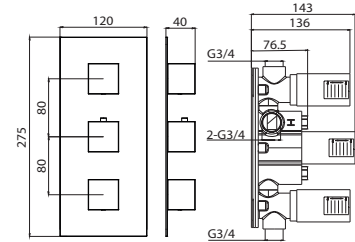

CODE
TO222

DESCRIPTION
2-way thermostatic shower valve - L.P
COMPLETE - Chrome

INC VAT £522.00   **TVA INC** 699.48€

CODE
VB022
KT022

INDIVIDUAL COMPONENTS
Valve body - working components - L.P
Handle & plate set - Chrome

INC VAT £385.00   **TVA INC** 515.90€
INC VAT £137.00   **TVA INC** 183.58€