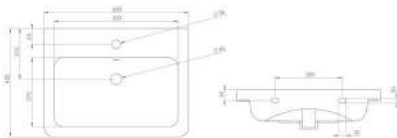

CODE **DESCRIPTION**
700100 Indigo 50cm 2 door white gloss unit
700500 Indigo 50cm 2 door grey gloss unit

INC VAT **TVA INC**
£319.00 427.46€
£319.00 427.46€

CODE **OPTIONAL EXTRA - HIDDEN LED LIGHTING**
IN300 Inside hidden furniture light with IR motion sensor

INC VAT **TVA INC**
£23.99 32.14€

Total including washbasin and unit **£469.00** **628.46€**

CODE **DESCRIPTION**
70001 Indigo 60 x 45cm washbasin 1 tap hole
70001.0 Indigo 60 x 45cm washbasin no tap hole

INC VAT **TVA INC**
£182.00 243.88€
£182.00 243.88€