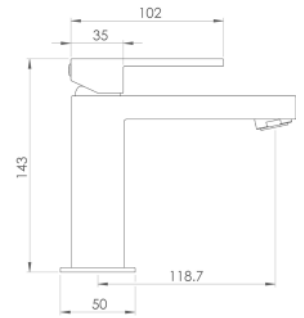

CODE
TO201
TO201.MB

DESCRIPTION
Washbasin mixer - MP - Chrome
Washbasin mixer - MP - Matte Black

INC VAT   **TVA INC**
£199.20   266.93€
£229.08   306.97€