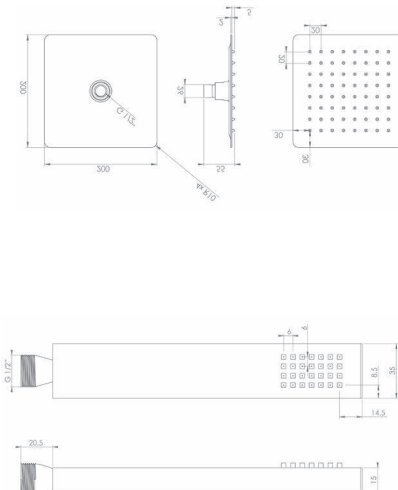

2 Water Outlet

CODE	DESCRIPTION	INC VAT	TVA INC
TOSP01.MB	Tooga 2 way thermostatic shower *valve; slim square shower head; square wall-mounted shower arm; square slim handset; square shower outlet & holder; 1.5m shower hose	£1,099.72	1,473.62€

Includes: TO220.MB, TO223.MB, TO229.MB, TO230.MB, TO234.MB & SH150SS.MB

*TO220.MB - WRAS Approved Valve