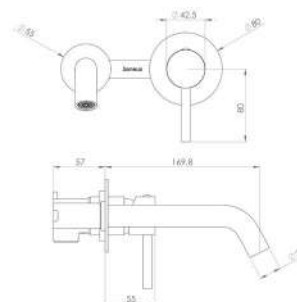

CODE
CO2052 Wall-mounted 2 plate basin mixer - MP - Chrome
CO2052.MB Wall-mounted 2 plate basin mixer - MP - Matte Black

INC VAT £239.16
TVA INC 320.47€
INC VAT £269.16
TVA INC 360.67€