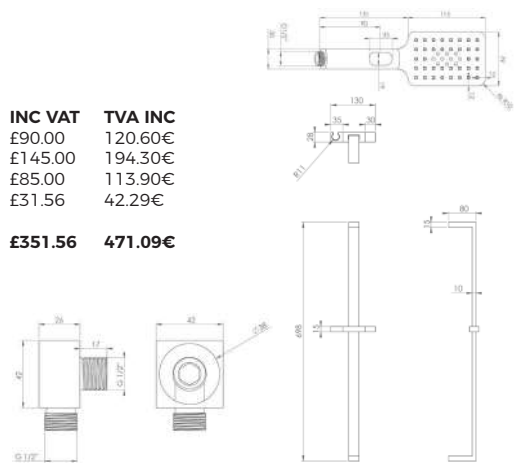

CODE
TO235.MB
TO231.MB
TO233.MB
SH150SS.MB

DESCRIPTION
Tooga 3 function handset - Matte Black
Tooga square slide shower rail - Matte Black
Tooga square shower outlet elbow - Matte Black
Cos / Tooga shower hose 1.5m - Matte Black

INC VAT   **TVA INC**
£90.00   120.60€
£145.00   194.30€
£85.00   113.90€
£31.56   42.29€

Total with handset, rail, outlet and hose   **£351.56   471.09€**