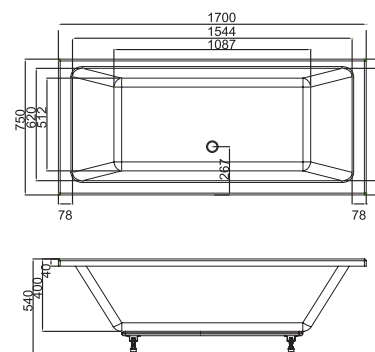

CODE
20151

DESCRIPTION
Stetson 1700 x 750mm bath - double ended
195 ltr capacity

INC VAT £455.00
TVA INC 609.70€