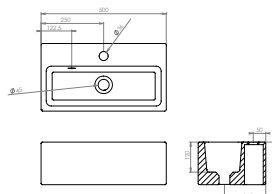

CODE
QU17
QU17.0
PA50

DESCRIPTION
Quadro 50 x 27cm washbasin inc. overflow 1 tap hole
Quadro 50 x 27cm washbasin inc. overflow no tap hole
Chrome towel rail

INC VAT
£242.88
£242.88
£88.67

TVA INC
325.46€
325.46€
118.81€