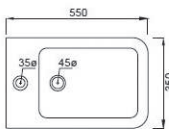

£680.00 911.20€

Available cisterns p.138

CODE
83120

DESCRIPTION
Icon square back-to-wall bidet

INC VAT £490.00
TVA INC 656.60€

CODE
83121
83101SQ

DESCRIPTION
Icon RIMLESS square wall-hung WC pan
Icon square soft-close seat