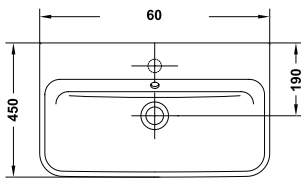

CODE	DESCRIPTION
60116	Project 60 x 45cm washbasin 1 tap hole
60113	Pedestal
60114	Semi-pedestal 20 x 30cm

INC VAT	TVA INC
£218.34	292.58€
£119.44	160.04€
£141.28	189.31€