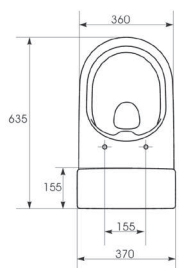

CODE PR040.1 DESCRIPTION Prague 150 x 40 x 30cm tall white gloss side unit

INC VAT £595.00 **TVA INC** 797.30€

PRAGUE WC'S

Pictured: PRAGUE RIMLESS close-coupled pan, cistern and standard soft-close seat.