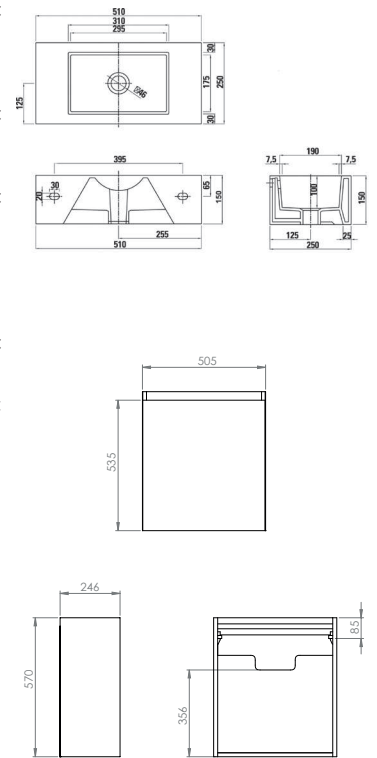

PODIUM

Extra holes can be drilled where required for £23.08 inc. VAT each, please quote code ETH when ordering extra tap holes.
All washbasins and units can be wall mounted unless specified.

CODE
39008
39008.0

DESCRIPTION
Matteo 33 x 28cm washbasin 1 tap hole
Matteo 33 x 28cm washbasin no tap hole

INC VAT
£99.00
£99.00

TVA INC
132.66€
132.66€

CODE
39006
39006.LH
39006.RH

DESCRIPTION
Matteo 51 x 25cm washbasin no tap hole
Matteo 51 x 25cm washbasin left hand tap hole
Matteo 51 x 25cm washbasin right hand tap hole

INC VAT
£187.20
£187.20
£187.20

TVA INC
250.85€
250.85€
250.85€

CODE
M0601.1
M0603.1

DESCRIPTION
Podium 50cm 1 door unit - White gloss
Podium 50cm 1 door unit - Zulu wengé

INC VAT
£400.00
£400.00

TVA INC
535.99€
535.99€

CODE
PLM0601
PLM0603

OPTIONAL EXTRA - PLINTH KIT
Podium plinth kit - White gloss
Podium plinth kit - Zulu wengé

INC VAT
£75.59
£75.59

TVA INC
101.29€
101.29€

Plinth kit includes: 1 front plinth, 2 side plinths,
4 levelling legs, plinth clips and fixings

CODE
IN300

OPTIONAL EXTRA - HIDDEN LED LIGHTING
Inside hidden furniture light with IR motion sensor

INC VAT
£23.99

TVA INC
32.14€

Total including washbasin and unit

£587.20   **786.84€**

CODE
M01400.1
M01400.3

DESCRIPTION
Podium tall side unit 140 x 30 x 25cm - White gloss
Podium tall side unit 140 x 30 x 25cm - Zulu wengé

INC VAT
£495.00
£495.00

TVA INC
663.30€
663.30€