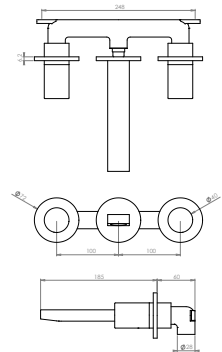

CODE
NI105

DESCRIPTION
Wall-mounted 2 handle basin mixer - MP

INC VAT
£282.00

TVA INC
377.88€