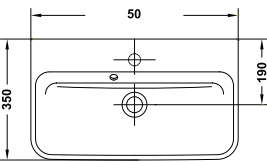

CODE	DESCRIPTION
60110	Project 50 x 35cm washbasin 1 tap hole
60114	Semi-pedestal 20 x 30cm
60113	Pedestal

INC VAT	TVA INC
£173.38	232.32€
£141.28	189.31€
£119.44	160.04€