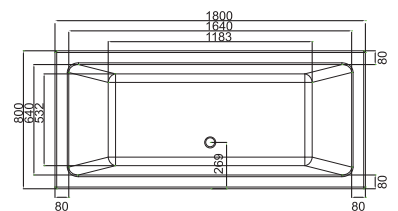

CODE
20154

DESCRIPTION
Stetson 1800 x 800mm bath - double ended
230 ltr capacity

INC VAT £575.00
TVA INC 770.50€