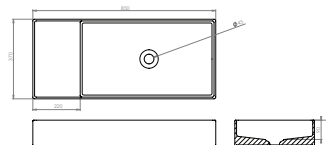

CODE
83110
83110.0

DESCRIPTION
Icon 85 x 37cm sit on washbasin - 1 tap hole
Icon 85 x 37cm sit on washbasin - no tap hole

INC VAT £550.00
TVA INC 737.00€
£550.00 737.00€