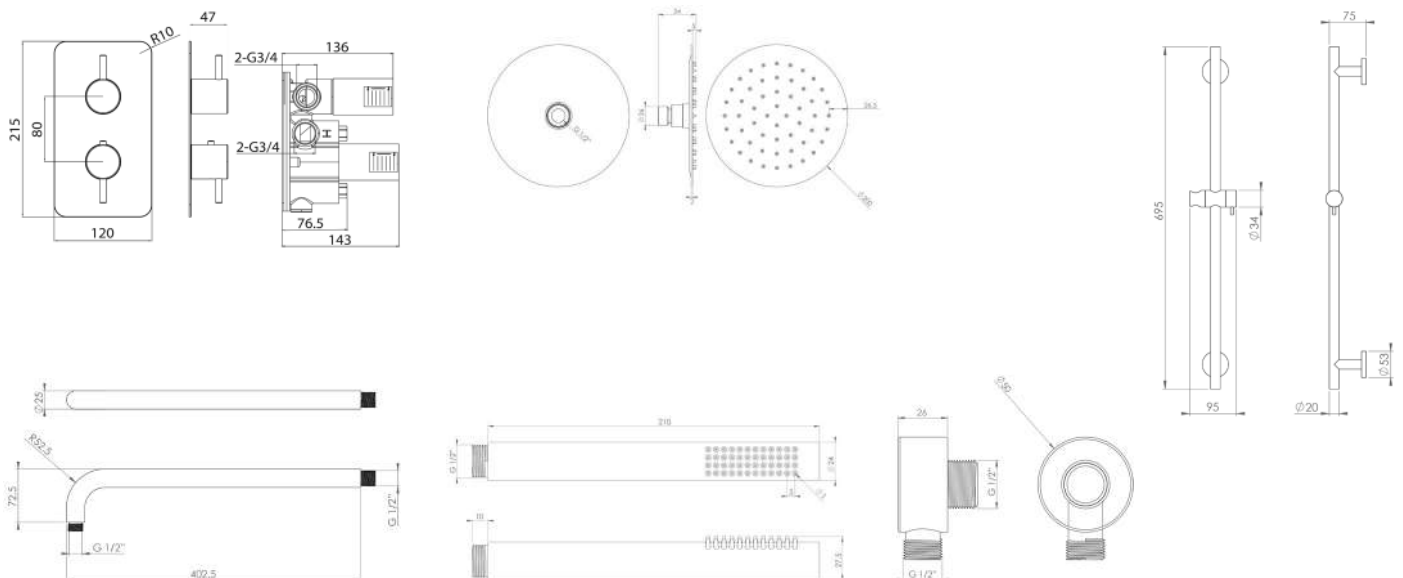

2 Water Outlet

CODE	DESCRIPTION	INC VAT	TVA INC
COSP02.MB	Cos 2 way thermostatic shower *valve; slim round shower head; round wall-mounted shower arm; round slim handset; round shower rail; round shower outlet; 1.5m shower hose	£1,104.36	1,479.84€

Includes: CO220.MB, CO223.MB, CO229.MB, CO230.MB, CO231.MB, CO233.MB & SH150SS.MB

*CO220.MB - WRAS Approved Valve