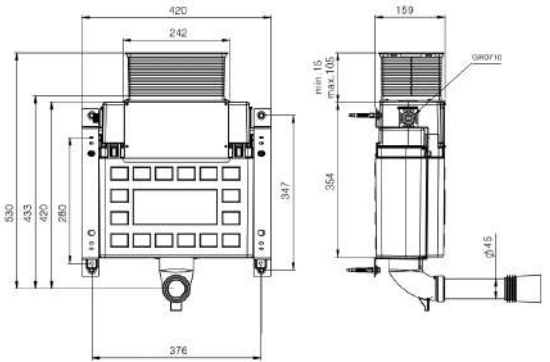

CODE
FL2028

DESCRIPTION
Flushe double-sided concealed cistern 1100mm
Front flush - MECHANICAL FLUSH

INC VAT
£525.00

TVA INC
703.50€

Available flush plates p.142