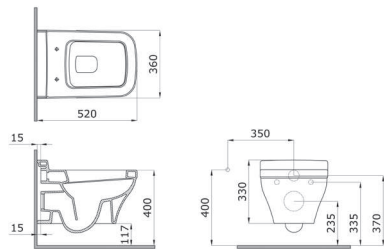

CODE
70116
70112

DESCRIPTION
Indigo wall-hung WC pan
Indigo standard soft-close seat

INC VAT £386.25
TVA INC 517.58€
£103.75 139.03€

Total with pan and soft-close seat **£490.00** **656.61€**

Available cisterns p.138