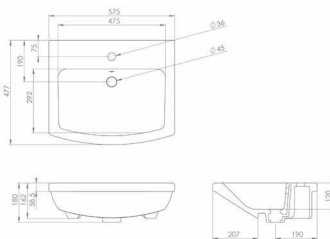

CODE   **DESCRIPTION**
60614   I-line 57 x 48cm semi-recessed washbasin

INC VAT   **TVA INC**
£251.16   336.55€