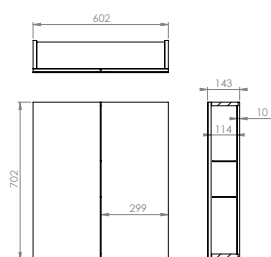

CODE	DESCRIPTION	INC VAT	TVA INC
500601	Austen soft-close 2 door mirror cabinet 60cm - White gloss	£269.36	360.94€
500603	Austen soft-close 2 door mirror cabinet 60cm - Alaska	£269.36	360.94€
500607	Austen soft-close 2 door mirror cabinet 60cm - Pacific walnut	£269.36	360.94€

CODE	DESCRIPTION	INC VAT	TVA INC
500631	Austen soft-close 2 door mirror cabinet 60cm with light and shaver socket - White gloss	£394.16	528.17€
500633	Austen soft-close 2 door mirror cabinet 60cm with light and shaver socket - Alaska	£394.16	528.17€
500637	Austen soft-close 2 door mirror cabinet 60cm with light and shaver socket - Pacific walnut	£394.16	528.17€

CODE	DESCRIPTION	INC VAT	TVA INC
500461	Austen soft-close side unit 82 x 35 x 28cm - White gloss	£248.57	333.08€
500463	Austen soft-close side unit 82 x 35 x 28cm - Alaska	£248.57	333.08€
500467	Austen soft-close side unit 82 x 35 x 28cm - Pacific walnut	£248.57	333.08€

CODE	DESCRIPTION	INC VAT	TVA INC
500451	Austen soft-close side unit 140 x 35 x 25cm - White gloss	£258.96	347.01€
500453	Austen soft-close side unit 140 x 35 x 25cm - Alaska	£258.96	347.01€
500457	Austen soft-close side unit 140 x 35 x 25cm - Pacific walnut	£258.96	347.01€

CODE	DESCRIPTION	INC VAT	TVA INC
500401	Austen WC unit 84 x 50 x 20cm - White gloss	£258.96	347.01€
500403	Austen WC unit 84 x 50 x 20cm - Alaska	£258.96	347.01€
500407	Austen WC unit 84 x 50 x 20cm - Pacific walnut	£258.96	347.01€