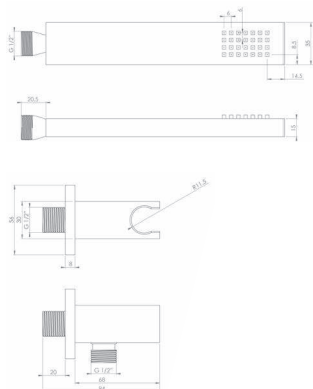

CODE	DESCRIPTION	INC VAT	TVA INC
TO230	Tooga square slim handset - Chrome	£55.08	73.81€
TO234	Tooga square shower outlet & holder - Chrome	£69.00	92.46€
SH150SS	Cos / Tooga shower hose 1.5m - Chrome	£19.20	25.73€
Total with handset, outlet & holder, and hose		£143.28	192.00€