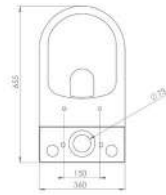

CODE	DESCRIPTION	INC VAT	TVA INC
50077	Austen close-coupled WC, open back	£140.00	187.60€
50071	Austen cistern	£136.00	182.24€
50073	Austen standard soft-close seat	£99.00	132.66€
50078	Austen slim-line soft-close seat	£110.00	147.40€
50079	Austen slim-line standard seat	£79.00	105.86€

Total with cistern and soft-close seat £375.00 502.50€

CODE	DESCRIPTION	INC VAT	TVA INC
50074	Austen BTW pan	£154.00	206.36€
50073	Austen standard soft-close seat	£99.00	132.66€
50078	Austen slim-line soft-close seat	£110.00	147.40€
50079	Austen slim-line standard seat	£79.00	105.86€

Total with pan and soft-close seat £253.00 339.02€

Available cisterns p.138