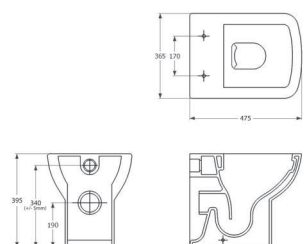

CODE   **DESCRIPTION**
60637   I-line II RIMLESS back-to-wall WC pan
60633   I-line soft-close, quick-release seat & cover

INC VAT   **TVA INC**
£149.00   199.67€
£99.00   132.66€

Total including soft-close seat
£248.00   332.33€
Available cisterns p.138