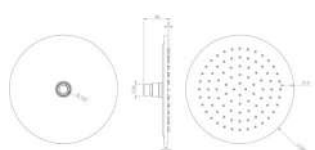

CODE
CO227

DESCRIPTION

Cos standard round shower head - Chrome
250mm x 8mm

INC VAT
£149.16

TVA INC
199.87€

CO227.MB

Cos standard round shower head - Matte Black
250mm x 8mm

£209.40

280.60€