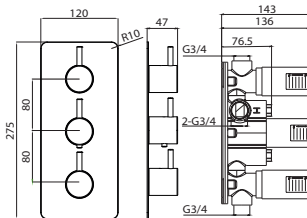

CODE
CO222.MB **DESCRIPTION**
2-way thermostatic shower valve - L.P COMPLETE - Matte Black

INC VAT £589.08
TVA INC 789.37€

CODE
VB022 **INDIVIDUAL COMPONENTS**
Valve body - working components
KC022.MB Handle & plate set - Matte Black

INC VAT £385.00
TVA INC 515.90€
INC VAT £204.08
TVA INC 273.47€