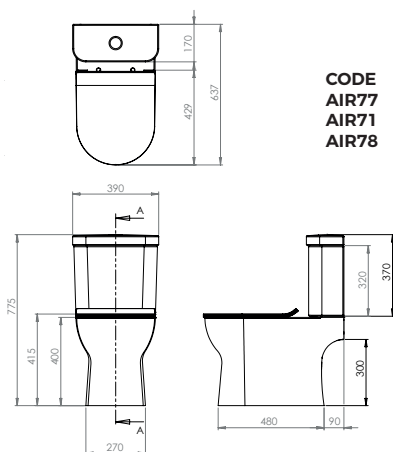

CODE
AIR77
AIR71
AIR78

DESCRIPTION
Air RIMLESS close-coupled WC pan
Air cistern
Air slim-line soft-close seat

INC VAT	TVA INC
£96.00	128.64€
£70.00	93.79€
£69.00	92.46€

Total including pan, cistern and soft-close seat **£235.00** **314.89€**

Components WRAS Approved