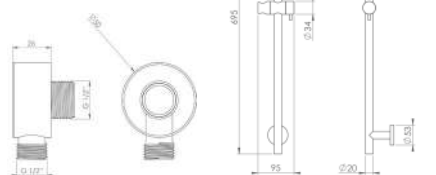

CODE
CO230.MB
CO231.MB
CO233.MB
SH150SS.MB

DESCRIPTION
Cos round slim handset - Matte Black
Cos round slide shower rail - Matte Black
Cos round shower outlet elbow - Matte Black
Cos / Tooga shower hose 1.5m - Matte Black

Total with handset, rail, outlet and hose

INC VAT   **TVA INC**
£70.44   94.39€
£135.00   180.90€
£75.00   100.50€
£31.56   42.29€

£312.00   **418.08€**