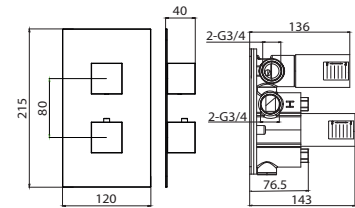

CODE
TO220

DESCRIPTION
2-way thermostatic shower valve
COMPLETE - Chrome

INC VAT £498.00   **TVA INC** 667.32€

CODE
VB020
KT020

INDIVIDUAL COMPONENTS
Valve body - working components
Handle & plate set - Chrome

INC VAT £345.00   **TVA INC** 462.30€
INC VAT £153.00   **TVA INC** 205.02€