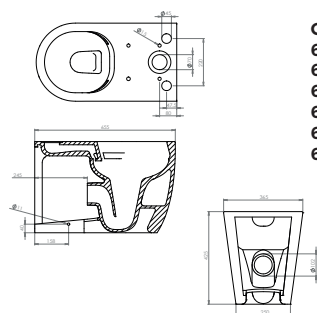

CODE	DESCRIPTION	INC VAT	TVA INC
66070	Uni RIMLESS close-coupled WC pan	£296.60	397.45€
660701	Uni RIMLESS close-coupled WC pan, LH cut-out	£368.60	493.93€
660702	Uni RIMLESS close-coupled WC pan, RH cut-out	£368.60	493.93€
66071	Uni cistern inc. fittings	£108.00	144.72€
66101	Uni standard soft-close seat and cover	£90.00	120.60€
66102	Uni slim-line soft-close seat and cover	£105.00	140.70€

Total for pan, cistern, and standard soft-close seat   **£494.60**   **662.77€**