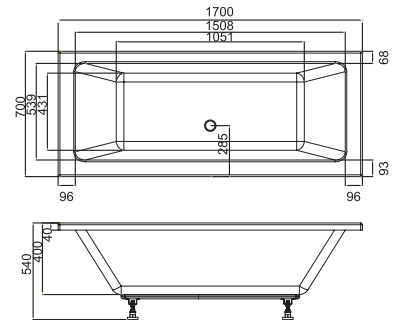

CODE
20146

DESCRIPTION
Stetson 1700 x 700mm bath - double ended
155 ltr capacity

INC VAT £428.00
TVA INC 573.52€