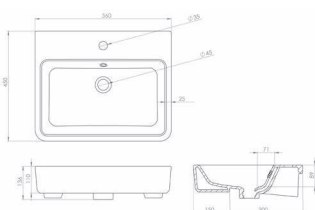

CODE	DESCRIPTION	INC VAT	TVA INC
66005	Uni 50 x 40cm semi-recessed washbasin 1 tap hole	£183.00	245.22€