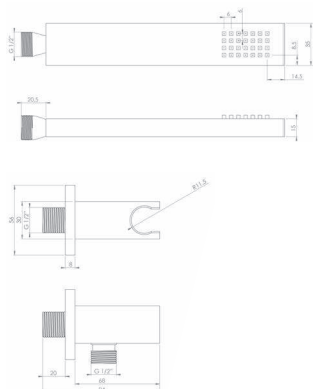

CODE	DESCRIPTION	INC VAT	TVA INC
TO230.MB	Tooga square slim handset - Matte Black	£85.00	113.90€
TO234.MB	Tooga square shower outlet & holder - Matte Black	£89.16	119.47€
SH150SS.MB	Cos / Tooga shower hose 1.5m - Matte Black	£31.56	42.29€
Total with handset, outlet & holder, and hose		£205.72	275.66€