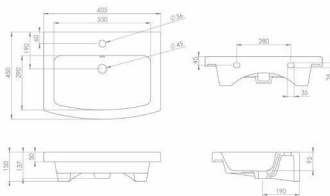

CODE   **DESCRIPTION**
60620   I-line 50 x 48cm washbasin 1 tap hole
60624   I-line pedestal 69cm
60625   I-line semi-pedestal 31cm

INC VAT   **TVA INC**
£121.64   163.00€
£81.10   108.67€
£92.69   124.20€

CODE   **DESCRIPTION**
60621   I-line 55 x 44cm washbasin 1 tap hole
60624   I-line pedestal 69cm
60625   I-line semi-pedestal 31cm

INC VAT   **TVA INC**
£114.41   153.31€
£81.10   108.67€
£92.69   124.20€

CODE   **DESCRIPTION**
60622   I-line 60 x 45cm washbasin 1 tap hole
60624   I-line pedestal 69cm
60625   I-line semi-pedestal 31cm

INC VAT   **TVA INC**
£143.64   192.48€
£81.10   108.67€
£92.69   124.20€

CODE   **DESCRIPTION**
60614   I-line 57 x 48cm semi-recessed washbasin

INC VAT   **TVA INC**
£251.16   336.55€

CODE   **DESCRIPTION**
60635   I-line II RIMLESS close-coupled WC pan
60636   I-line II cistern
60633   I-line soft-close, quick-release seat & cover

INC VAT   **TVA INC**
£139.00   186.25€
£81.00   108.54€
£99.00   132.66€

Total including cistern & soft-close seat
£319.00   427.45€
Components WRAS Approved

CODE   **DESCRIPTION**
60637   I-line II RIMLESS back-to-wall WC pan
60633   I-line soft-close, quick-release seat & cover

INC VAT   **TVA INC**
£149.00   199.67€
£99.00   132.66€

Total including soft-close seat
£248.00   332.33€
Available cisterns p.138