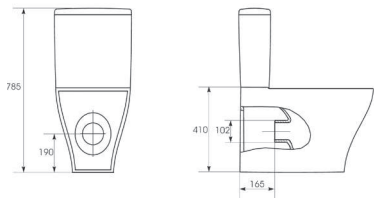

CODE	DESCRIPTION
PR0902	Prague RIMLESS close-coupled WC pan, R/H soil exit
PR091	Prague cistern
PR092	Prague standard soft-close seat
PR098	Prague slim-line soft-close seat

INC VAT	TVA INC
£254.00	340.36€
£139.00	186.26€
£92.00	123.28€
£95.85	128.44€

Total with pan, cistern and standard soft-close seat   £485.00   649.90€