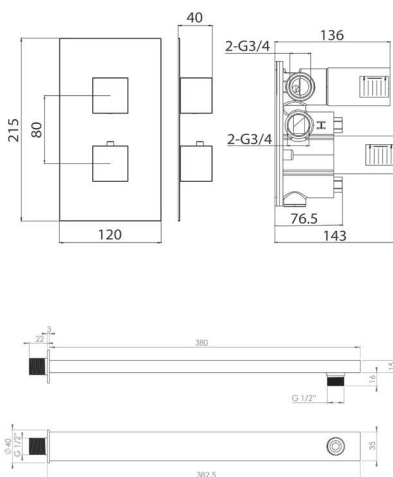

2 Water Outlet

CODE	DESCRIPTION	INC VAT	TVA INC
TOSP01.MB	Tooga 2 way thermostatic shower *valve; slim square shower head; square wall-mounted shower arm; square slim handset; square shower outlet & holder; 1.5m shower hose	£1,099.72	1,473.62€

Includes: TO220.MB, TO223.MB, TO229.MB, TO230.MB, TO234.MB & SH150SS.MB

*TO220.MB - WRAS Approved Valve