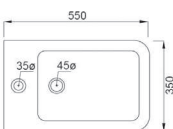

INC VAT £490.00
TVA INC 656.60€
£190.00 254.60€

Total with pan and soft-close seat

£680.00 911.20€

Available cisterns p.138

CODE
83122

DESCRIPTION
Icon round wall-hung bidet

INC VAT £490.00
TVA INC 656.60€

PINE GREEN