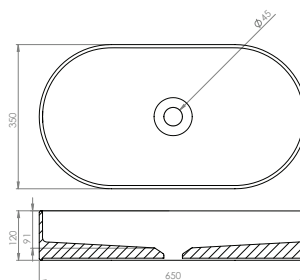

CODE
83112

DESCRIPTION
Icon Stadium sit on washbasin

INC VAT £450.00
TVA INC 603.00€