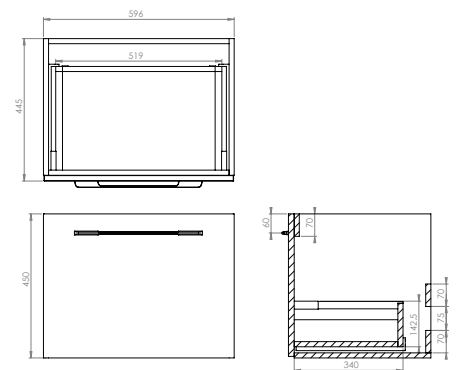

CODE	DESCRIPTION	INC VAT	TVA INC
XA60	X_ACT 60 x 46cm washbasin 1 tap hole	£201.00	269.34€
500201	Austen 60cm soft-close drawer unit - White gloss	£259.00	347.06€
500203	Austen 60cm soft-close drawer unit - Alaska	£259.00	347.06€
500207	Austen 60cm soft-close drawer unit - Pacific walnut	£259.00	347.06€
CODE	OPTIONAL EXTRA - HIDDEN LED LIGHTING	INC VAT	TVA INC
IN300	Inside hidden furniture light with IR motion sensor	£23.99	32.14€
Total including washbasin and unit		£460.00	616.40€