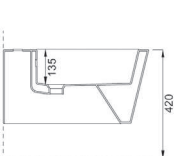

CODE
83119
83101SQ

DESCRIPTION
Icon RIMLESS square back-to-wall WC pan
Icon square soft-close seat

INC VAT £490.00
TVA INC 656.60€
£190.00 254.60€

Total with pan and soft-close seat

£680.00 911.20€

Available cisterns p.138

CODE
83120

DESCRIPTION
Icon square back-to-wall bidet

INC VAT £490.00
TVA INC 656.60€

CODE
83121
83101SQ

DESCRIPTION
Icon RIMLESS square wall-hung WC pan
Icon square soft-close seat

INC VAT £490.00
TVA INC 656.60€
£190.00 254.60€

Total with pan and soft-close seat

£680.00 911.20€

Available cisterns p.138

CODE
83122

DESCRIPTION
Icon round wall-hung bidet

INC VAT £490.00
TVA INC 656.60€