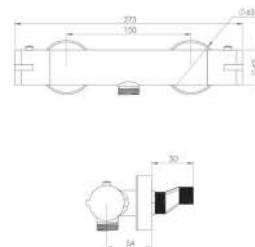

CODE
CO039

DESCRIPTION
Exposed round thermostatic shower valve
- MP
(30mm), bottom outlet

INC VAT   **TVA INC**
£103.02   138.05€