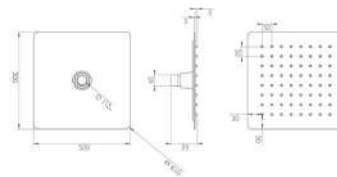

CODE
TO223
DESCRIPTION
Tooga slim square shower head - Chrome
200mm x 2mm

INC VAT £159.00
TVA INC 213.06€