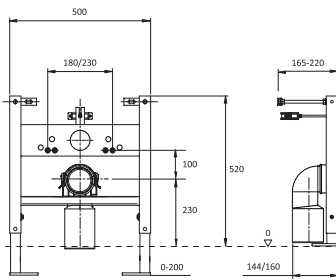

CODE
HC1030

DESCRIPTION
Flushe slim-line dual flush concealed cistern.
left or right water entry.

Includes chrome dual flush button

Water saving dual flush cistern

INC VAT   **TVA INC**
£115.77   155.13€