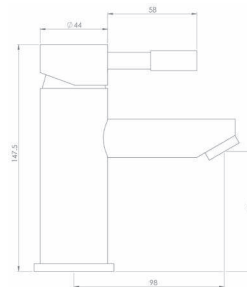

CODE
PA001

DESCRIPTION
Basin mixer - LP
including slotted clicker waste

INC VAT   **TVA INC**
£119.00   159.46€

CODE
AE02.01
AE05.01

OPTIONAL EXTRA - AERATOR
2lt/min aerator kit for PA001
5lt/min aerator kit for PA001

INC VAT   **TVA INC**
£12.00   16.08€
£12.00   16.08€