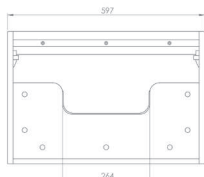

CODE **DESCRIPTION**
M0201.1 Podium 60cm 1 drawer white gloss unit
M0203.1 Podium 60cm 1 drawer zulu wengé unit

INC VAT **TVA INC**
£561.00 751.74€
£561.00 751.74€

CODE **OPTIONAL EXTRA - HIDDEN LED LIGHTING**
IN300 Inside hidden furniture light with IR motion sensor

INC VAT **TVA INC**
£23.99 32.14€

Total including washbasin and unit **£829.00 1,110.86€**

CODE **DESCRIPTION**
M0201.2 Podium 60cm 2 drawer white gloss unit
M0203.2 Podium 60cm 2 drawer zulu wengé unit

INC VAT **TVA INC**
£811.00 1,086.73€
£811.00 1,086.73€

CODE **OPTIONAL EXTRA - PLINTH KIT FOR DOUBLE DRAWER UNIT**
PLM0201 Podium white gloss plinth kit for 2 drawer unit
PLM0203 Podium zulu wengé plinth kit for 2 drawer unit

INC VAT **TVA INC**
£83.20 111.49€
£83.20 111.49€

Plinth kit includes 1 front plinth, 2 side plinths, 4 levelling legs, plinth clips and fixings

CODE **OPTIONAL EXTRA - HIDDEN LED LIGHTING**
IN300 Inside hidden furniture light with IR motion sensor

INC VAT **TVA INC**
£23.99 32.14€

Total including washbasin and unit **£1,079.00 1,445.85€**