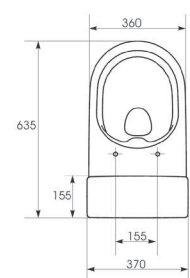

CODE	DESCRIPTION
PR090	Prague RIMLESS close-coupled WC pan
PR091	Prague cistern
PR092	Prague standard soft-close seat
PR098	Prague slim-line soft-close seat

INC VAT	TVA INC
£219.00	293.46€
£139.00	186.26€
£92.00	123.28€
£95.85	128.44€

Total with pan, cistern and standard soft-close seat   £450.00   603.00€