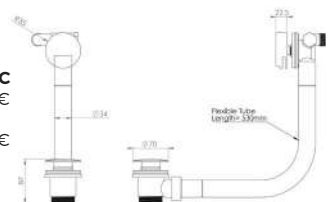

CODE	DESCRIPTION	INC VAT	TVA INC
CO099	Cos round bath filler with pop-up waste & overflow - Chrome	£129.00	172.86€
CO099.MB	Cos round bath filler with pop-up waste & overflow - Matte Black	£168.96	226.41€