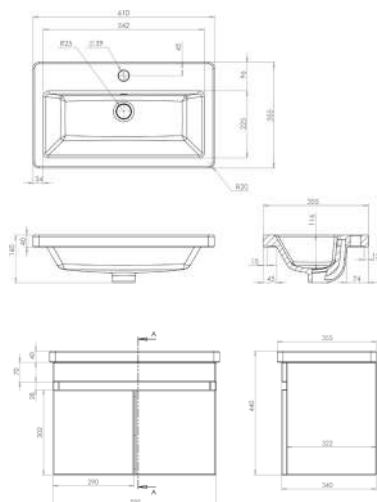

Extra holes can be drilled where required for £23.08 inc. VAT each, please quote code ETH when ordering extra tap holes.
All washbasins and units can be wall mounted unless specified.

CODE AIRB60	DESCRIPTION Air 60 x 35cm washbasin 1 tap hole	INC VAT £120.00	TVA INC 160.80€
CODE AIRW60.W AIRW60.AC	DESCRIPTION Air 60cm 2 door wall-mounted unit - White gloss Air 60cm 2 door wall-mounted unit - Alpine carbon	INC VAT £178.00 £178.00	TVA INC 238.52€ 238.52€
CODE IN300	OPTIONAL EXTRA - HIDDEN LED LIGHTING Inside hidden furniture light with IR motion sensor	INC VAT £23.99	TVA INC 32.14€
Total including washbasin and unit		£298.00	399.32€

INC VAT £120.00	TVA INC 160.80€
INC VAT £178.00 £178.00	TVA INC 238.52€ 238.52€
INC VAT £23.99	TVA INC 32.14€
£298.00	399.32€