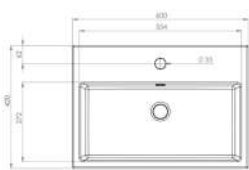

Extra holes can be drilled where required for £23.08 inc. VAT each, please quote code ETH when ordering extra tap holes.
All washbasins and units can be wall mounted unless specified.

CODE	DESCRIPTION	INC VAT	TVA INC
39002	Matteo 60 x 42cm washbasin 1 tap hole	£268.00	359.12€
39002.0	Matteo 60 x 42cm washbasin no tap hole	£268.00	359.12€

CODE	DESCRIPTION	INC VAT	TVA INC
MG8201	Matteo 60cm soft-close drawer unit - White gloss	£411.00	550.74€
MG8202	Matteo 60cm soft-close drawer unit - Black gloss	£411.00	550.74€
MG8203	Matteo 60cm soft-close drawer unit - Wengé	£411.00	550.74€
MG8205	Matteo 60cm soft-close drawer unit - Grey gloss	£411.00	550.74€

CODE	OPTIONAL EXTRA - TOWEL RAIL	INC VAT	TVA INC
MAT60R	Towel rail - Chrome	£109.99	147.39€

CODE	OPTIONAL EXTRA - HIDDEN LED LIGHTING	INC VAT	TVA INC
IN300	Inside hidden furniture light with IR motion sensor	£23.99	32.14€

Total including washbasin and unit   **£679.00**   **909.86€**