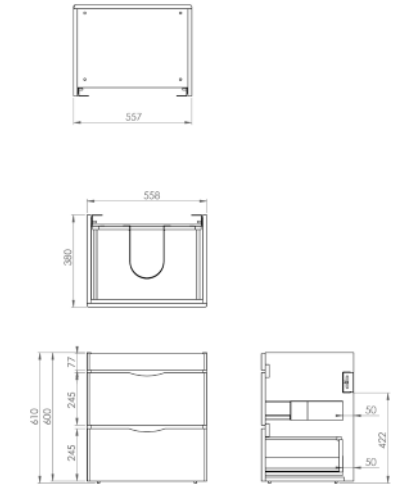

CODE **DESCRIPTION** **INC VAT** **TVA INC**
700121 Indigo 60cm 2 drawer white gloss unit £413.00 553.42€
700521 Indigo 60cm 2 drawer grey gloss unit £413.00 553.42€

CODE **OPTIONAL EXTRA - HIDDEN LED LIGHTING** **INC VAT** **TVA INC**
IN300 Inside hidden furniture light with IR motion sensor £23.99 32.14€

Total including washbasin and unit **£595.00** **797.30€**