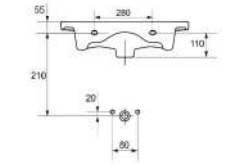

Extra holes can be drilled where required for £23.08 inc. VAT each, please quote code ETH when ordering extra tap holes.
All washbasins and units can be wall mounted unless specified.

CODE PR050 DESCRIPTION Prague 50 x 40cm washbasin 1 tap hole

INC VAT £119.00 **TVA INC** 159.46€

CODE PR050.1 DESCRIPTION Prague 50cm 2 drawer white gloss unit

INC VAT £376.00 **TVA INC** 503.84€

CODE IN300 **OPTIONAL EXTRA - HIDDEN LED LIGHTING**
Inside hidden furniture light with IR motion sensor

INC VAT £23.99 **TVA INC** 32.14€

Total including washbasin and unit **£495.00** **663.30€**

CODE PR060 DESCRIPTION Prague 60 x 45cm washbasin 1 tap hole

INC VAT £125.00 **TVA INC** 167.50€

CODE PR060.1 DESCRIPTION Prague 60cm 2 drawer white gloss unit

INC VAT £400.00 **TVA INC** 536.00€

CODE IN300 **OPTIONAL EXTRA - HIDDEN LED LIGHTING**
Inside hidden furniture light with IR motion sensor

INC VAT £23.99 **TVA INC** 32.14€

Total including washbasin and unit **£525.00** **703.50€**

CODE PR040.1 DESCRIPTION Prague 150 x 40 x 30cm tall white gloss side unit

INC VAT £595.00 **TVA INC** 797.30€