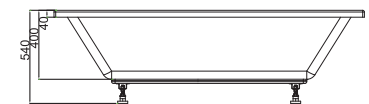

CODE
20154

DESCRIPTION
Stetson 1800 x 800mm bath - double ended
230 ltr capacity

INC VAT £575.00
TVA INC 770.50€