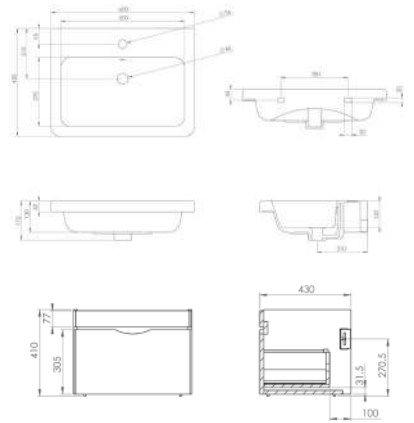

CODE **DESCRIPTION** **INC VAT** **TVA INC**
70001 Indigo 60 x 45cm washbasin 1 tap hole £182.00 243.88€
70001.0 Indigo 60 x 45cm washbasin no tap hole £182.00 243.88€

CODE **DESCRIPTION** **INC VAT** **TVA INC**
700111 Indigo 60cm 1 drawer white gloss unit £313.00 419.42€
700511 Indigo 60cm 1 drawer grey gloss unit £313.00 419.42€

CODE **OPTIONAL EXTRA - HIDDEN LED LIGHTING** **INC VAT** **TVA INC**
IN300 Inside hidden furniture light with IR motion sensor £23.99 32.14€

Total including washbasin and unit **£495.00** **663.30€**