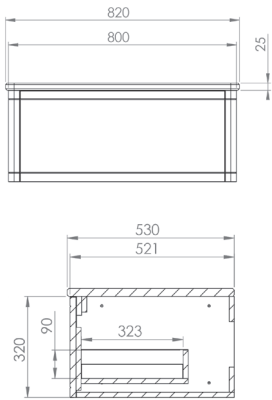

Please view our PODIUM and ICON ranges to see more options of sit on basins.

QTY	CODE	DESCRIPTION	INC VAT	TVA INC
x1	83114	Icon circle sit on washbasin	£395.00	529.30€
x1	FR080T.MW	Frontier 80cm countertop - Matte White	£480.00	643.20€
x1	FR080T.MC	Frontier 80cm countertop - Matte Cashmere	£480.00	643.20€
x1	FR080W.MW	Frontier 80cm wall-mounted drawer unit - Matte White	£1,092.70	1,464.22€
x1	FR080W.MG	Frontier 80cm wall-mounted drawer unit - Matte Grey	£1,092.70	1,464.22€
x1	FR080W.MF	Frontier 80cm wall-mounted drawer unit - Matte Fiord	£1,092.70	1,464.22€
x1	HDL01	Berlin handle - Chrome	£21.99	29.47€
x1	HDL01.MB	Berlin handle - Matte Black	£31.99	42.87€
x1	HDL02	Madrid handle - Stainless Steel Knurled	£26.99	36.17€
x1	HDL02.MB	Madrid handle - Stainless Steel Knurled, Matte Black	£36.99	49.57€

QTY	CODE	RECOMMENDED WASTE	INC VAT	TVA INC
x1	WA005	Low profile plastic trap for furniture	£30.00	40.20€

Total with basin, countertop, unit & chrome handle £1,989.69 2,666.19€