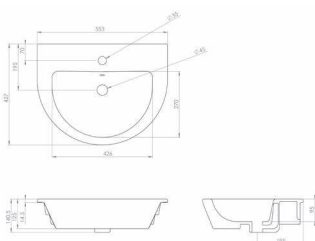

CODE	DESCRIPTION	INC VAT	TVA INC
66002	Uni 54 x 40cm semi-recessed washbasin 1 tap hole	£295.00	395.30€
66002.0	Uni 54 x 40cm semi-recessed washbasin no tap hole	£295.00	395.30€