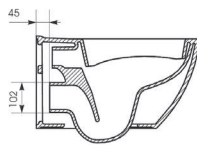

CODE	DESCRIPTION	INC VAT	TVA INC
70070	Indigo_Art close-coupled WC pan	£205.00	274.70€
70071	Indigo_Art cistern	£100.00	134.00€
70073	Indigo_Art slim soft-close seat	£90.00	120.60€

Total with pan, cistern and soft-close seat £395.00 529.30€

CODE	DESCRIPTION	INC VAT	TVA INC
70076	Indigo_Art RIMLESS wall-mounted WC pan	£297.60	398.78€
70073	Indigo_Art slim soft-close seat	£90.00	120.60€

Total with pan and soft-close seat £387.60 519.38€

Available cisterns p.138