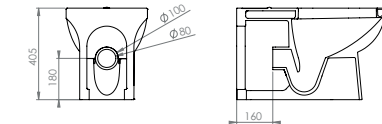

INC VAT	TVA INC
£160.00	214.40€
£136.00	182.24€
£99.00	132.66€
£110.00	147.40€
£79.00	105.86€

Total with cistern and standard soft-close seat £395.00 529.30€

SLIM-LINE SEAT AVAILABLE

You can upgrade any Austen close-coupled or back-to-wall WC pan with a premium slim-line SC seat - for that fabulous, **modern look!**