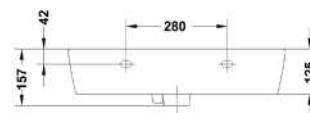

CODE	DESCRIPTION	INC VAT	TVA INC
60111	Project 55 x 35cm washbasin 1 tap hole	£177.23	237.49€
60114	Semi-pedestal 20 x 30cm	£141.28	189.31€