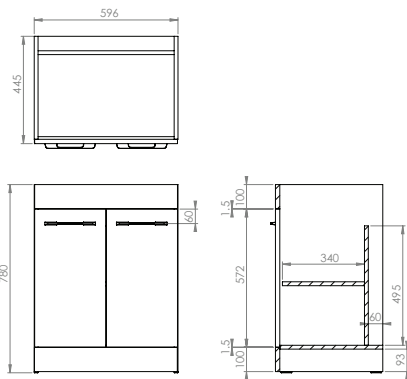

CODE	DESCRIPTION	INC VAT	TVA INC
XA72	X_ACT 72 x 46cm washbasin 1 tap hole	£226.00	302.84€
500311	Austen 71cm soft-close 2 door unit - White gloss	£334.00	447.56€
500313	Austen 71cm soft-close 2 door unit - Alaska	£334.00	447.56€
500317	Austen 71cm soft-close 2 door unit - Pacific walnut	£334.00	447.56€
CODE IN300	OPTIONAL EXTRA - HIDDEN LED LIGHTING Inside hidden furniture light with IR motion sensor	INC VAT £23.99	TVA INC 32.14€
Total including washbasin and unit		£560.00	750.40€