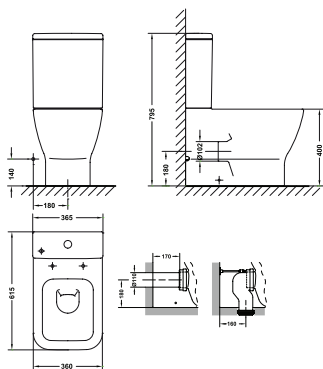

Pictured: MATTEO wall-hung WC and soft-close seat.
Also featured, FLUSHE FP150 white glass flush plate.

CODE	DESCRIPTION	INC VAT	TVA INC
60130	Matteo / Project close-coupled WC pan	£245.00	328.31€
60131	Matteo / Project cistern	£165.00	221.10€
60133c	Matteo / Project soft-close seat for c/c option	£155.00	207.71€

Total with pan, cistern and soft-close seat   £565.00   757.12€