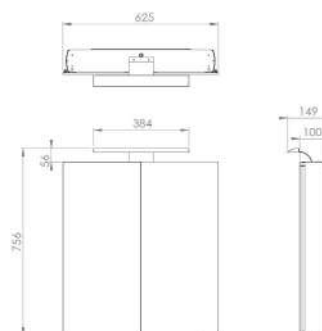

ICE MIRROR CABINETS

LED lights give a clean glow and are operated with a 'non touch' sensor
L'éclairage LED émet une lumière pure et fonctionne à l'aide d'un capteur « non tactile ».

IR Sensor located near bottom right corner

CODE
1051

DESCRIPTION
Ice 50cm mirror cabinet including LED light and shaver socket.

INC VAT
£384.00

TVA INC
514.56€

- Single door mirrored both sides
- Left hand hinge
- Aluminium carcass

IR Sensor located near bottom right corner

CODE
1051R

DESCRIPTION
Ice 50cm mirror cabinet including LED light and shaver socket.

INC VAT
£384.00

TVA INC
514.56€

- Single door mirrored both sides
- Right hand hinge
- Aluminium carcass

IR Sensor located near bottom right corner

CODE
1061

DESCRIPTION
Ice 60cm mirror cabinet including LED light and shaver socket.

INC VAT
£450.00

TVA INC
603.00€

- Double door mirrored both sides
- Aluminium carcass