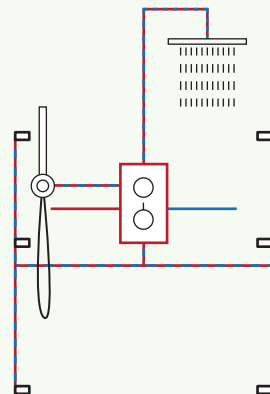

Figure 4

- Outlet 1** Overhead shower
- Outlet 2** Handspray
- Outlet 3** 6 x Body jets

Pictured: TOOGA TO002 basin mixer.

TOOGA

The TOOGA brassware range, originally only in chrome, now also comes in a smooth matte black finish. An imaginative focal point for any bathroom, this cute purist form will wow even the squarest of them all.