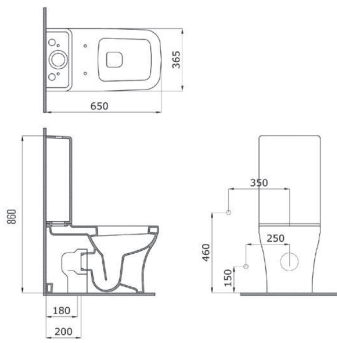

INC VAT **TVA INC**
 £485.00 649.90€
 £485.00 649.90€

INDIGO WC'S & BIDETS

Pictured: INDIGO RIMLESS wall-mounted WC pan and standard soft-close seat with matching bidet.

CODE
70110
70111
70112

DESCRIPTION
Indigo close-coupled WC pan
Indigo cistern
Indigo standard soft-close seat