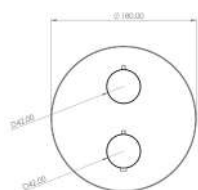

CODE NI019 **DESCRIPTION**
1-way thermostatic shower valve
COMPLETE - Chrome

INC VAT **TVA INC**
£526.00 704.83€

CODE VB019 **INDIVIDUAL COMPONENTS**
Valve body - working components
KN019 Handle & plate set - Chrome

INC VAT **TVA INC**
£316.00 423.43€
£210.00 281.40€