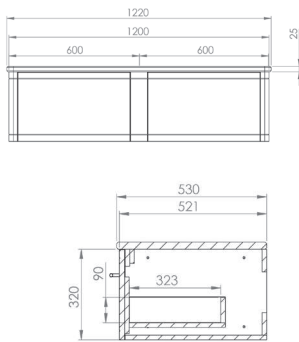

Please view our PODIUM and ICON ranges to see more options of sit on basins.

QTY	CODE	DESCRIPTION	INC VAT	TVA INC
x2	83114	Icon circle sit on washbasin	£395.00 each	529.30€ l'unité
x1	FR120T.MW	Frontier 120cm countertop - Matte White	£680.00	911.20€
x1	FR120T.MC	Frontier 120cm countertop - Matte Cashmere	£680.00	911.20€
x1	FR120DW.MW	Frontier 120cm wall-mounted 2 drawer unit - Matte White	£1,374.60	1,841.96€
x1	FR120DW.MG	Frontier 120cm wall-mounted 2 drawer unit - Matte Grey	£1,374.60	1,841.96€
x1	FR120DW.MF	Frontier 120cm wall-mounted 2 drawer unit - Matte Fiord	£1,374.60	1,841.96€
x2	HDL01	Berlin handle - Chrome	£21.99 each	29.47€ l'unité
x2	HDL01.MB	Berlin handle - Matte Black	£31.99 each	42.87€ l'unité
x2	HDL02	Madrid handle - Stainless Steel Knurled	£26.99 each	36.17€ l'unité
x2	HDL02.MB	Madrid handle - Stainless Steel Knurled, Matte Black	£36.99 each	49.57€ l'unité
QTY	CODE	RECOMMENDED WASTE	INC VAT	TVA INC
x2	WA005	Low profile plastic trap for furniture	£30.00 each	40.20€ l'unité
Total with basins, countertop, unit & chrome handles			£2,888.58	3,870.70€