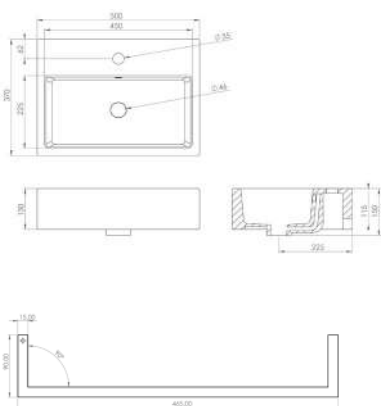

CODE	DESCRIPTION	INC VAT	TVA INC
39001.C	Matteo 50 x 37cm washbasin 1 tap hole - Cashmere	£268.80	360.19€
MAT50R	Towel rail - Chrome	£94.99	127.29€
MAT50RB	Towel rail - Matte Black	£105.60	141.50€