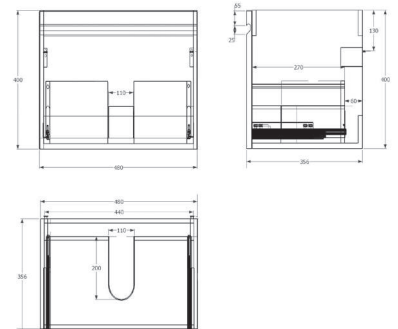

CODE
39001
39001.0
39001.A
39001.C

DESCRIPTION
Matteo 50 x 37cm washbasin 1 tap hole - White gloss
Matteo 50 x 37cm washbasin no tap hole - White gloss
Matteo 50 x 37cm washbasin 1 tap hole - Anthracite
Matteo 50 x 37cm washbasin 1 tap hole - Cashmere

INC VAT £244.40
TVA INC 327.50€

CODE
MG8501
MG8502
MG8503
MG8505

DESCRIPTION
Matteo 50cm soft-close drawer unit - White gloss
Matteo 50cm soft-close drawer unit - Black gloss
Matteo 50cm soft-close drawer unit - Wengé
Matteo 50cm soft-close drawer unit - Grey gloss

INC VAT £350.60
TVA INC 469.80€

CODE
MAT50R
MAT50RB

OPTIONAL EXTRA - TOWEL RAIL
Towel rail - Chrome
Towel rail - Matte Black

INC VAT £94.99
TVA INC 127.29€

CODE
IN300

OPTIONAL EXTRA - HIDDEN LED LIGHTING
Inside hidden furniture light with IR motion sensor

INC VAT £23.99
TVA INC 32.14€

Total including white gloss washbasin and unit

£595.00 797.30€