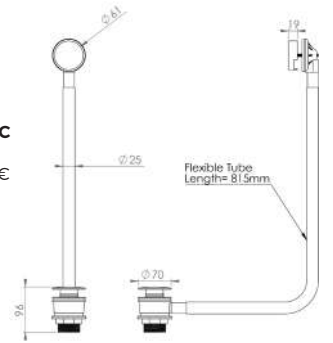

CODE	DESCRIPTION	INC VAT	TVA INC
CO098	Cos round overflow with pop-up waste - Chrome	£60.00	80.40€
CO098.MB	Cos round overflow with pop-up waste - Matte Black	£75.00	100.50€