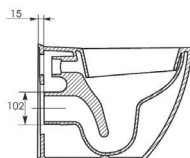

CODE	DESCRIPTION	INC VAT	TVA INC
70074	Indigo_Art back-to-wall WC pan	£205.00	274.70€
70073	Indigo_Art slim soft-close seat	£90.00	120.60€

Total with pan and soft-close seat £295.00 395.30€

Available cisterns p.138