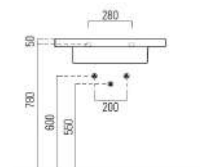

CODE
DOCMSP1

DESCRIPTION
Care shower DOCM pack inc.
concealed fixings

INC VAT   **TVA INC**
£2,998.80   4,018.39€

Components WRAS Approved