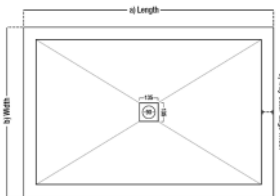

QUADRANT TRAYS

CODE	DESCRIPTION	A	B	C	D	E	F	G	H	INC VAT	TVA INC
H2526	H25 Stone Resin Shower Tray 25mm Quad 800 x 800	800	800	24 - 27	60	400	565	400	340	£277.00	371.18€
H2527	H25 Stone Resin Shower Tray 25mm Quad 900 x 900	900	900	24 - 27	60	450	635	450	405	£297.91	399.20€
H2527AS	H25 Stone Resin Shower Tray 25mm Quad 900 x 900 - Anti-slip	900	900	24 - 27	60	450	635	450	405	£411.13	550.91€
H2542	H25 Stone Resin Shower Tray 25mm Quad 1000 x 1000	1000	1000	24 - 27	60	450	635	450	405	£416.34	557.90€
H2528	H25 Stone Resin Shower Tray 25mm Quad 1000 x 800 Q L/H	1000	800	24 - 27	60	500	645	400	415	£395.69	530.22€
H2529	H25 Stone Resin Shower Tray 25mm Quad 1000 x 800 Q R/H	1000	800	24 - 27	60	500	645	400	415	£395.69	530.22€
H2543	H25 Stone Resin Shower Tray 25mm Quad 1100 x 800 Q L/H	1100	800	24 - 27	60	500	645	400	415	£476.68	638.75€
H2544	H25 Stone Resin Shower Tray 25mm Quad 1100 x 800 Q R/H	1100	800	24 - 27	60	500	645	400	415	£476.68	638.75€
H2530	H25 Stone Resin Shower Tray 25mm Quad 1200 x 800 Q L/H	1200	800	24 - 27	60	600	725	400	495	£420.81	563.89€
H2531	H25 Stone Resin Shower Tray 25mm Quad 1200 x 800 Q R/H	1200	800	24 - 27	60	600	725	400	495	£420.81	563.89€
H2532	H25 Stone Resin Shower Tray 25mm Quad 1200 x 900 Q L/H	1200	900	24 - 27	60	600	745	450	555	£469.88	629.64€
H2533	H25 Stone Resin Shower Tray 25mm Quad 1200 x 900 Q R/H	1200	900	24 - 27	60	600	745	450	555	£469.88	629.64€