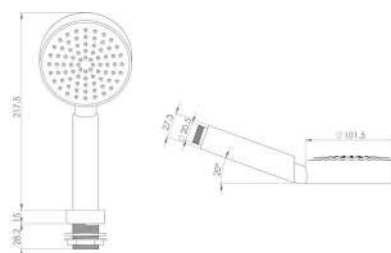

CODE
CO016

DESCRIPTION
Pull out pencil handspray

INC VAT   **TVA INC**
£130.80   175.27€

CODE
CO017

DESCRIPTION
Pull out handspray

INC VAT   **TVA INC**
£130.80   175.27€