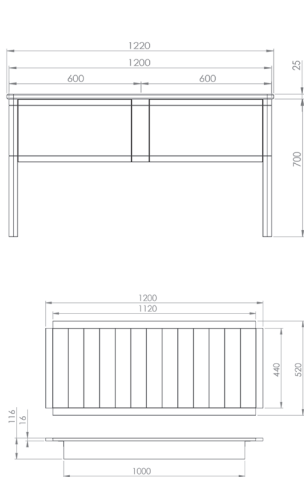

QTY	CODE	DESCRIPTION	INC VAT	TVA INC
x2	83114	Icon circle sit on washbasin	£395.00 each	529.30€ l'unité
x1	FR120T.MW	Frontier 120cm countertop - Matte White	£680.00	911.20€
x1	FR120T.MC	Frontier 120cm countertop - Matte Cashmere	£680.00	911.20€
x1	FR120DF.MW	Frontier 120cm floor-standing 2 drawer unit - Matte White	£1,660.70	2,225.34€
x1	FR120DF.MG	Frontier 120cm floor-standing 2 drawer unit - Matte Grey	£1,660.70	2,225.34€
x1	FR120DF.MF	Frontier 120cm floor-standing 2 drawer unit - Matte Fiord	£1,660.70	2,225.34€
x2	HDL01	Berlin handle - Chrome	£21.99 each	29.47€ l'unité
x2	HDL01.MB	Berlin handle - Matte Black	£31.99 each	42.87€ l'unité
x2	HDL02	Madrid handle - Stainless Steel Knurled	£26.99 each	36.17€ l'unité
x2	HDL02.MB	Madrid handle - Stainless Steel Knurled, Matte Black	£36.99 each	49.57€ l'unité
QTY	CODE	RECOMMENDED WASTE	INC VAT	TVA INC
x2	WA005	Low profile plastic trap for furniture	£30.00 each	40.20€ l'unité
QTY	CODE	OPTIONAL EXTRA - TRAY	INC VAT	TVA INC
x1	FR120U.MW	Frontier 120cm tray - Matte White	£517.00	692.78€
x1	FR120U.MG	Frontier 120cm tray - Matte Grey	£517.00	692.78€
x1	FR120U.MF	Frontier 120cm tray - Matte Fiord	£517.00	692.78€
Total with basins, countertop, unit & chrome handles			£3,174.68	4,254.08€