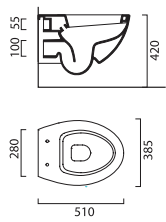

CODE
7710
MS7511
MS7511.C

DESCRIPTION
Poppy SLIM wall-mounted WC
Poppy standard seat & cover
Poppy soft-close seat & cover

INC VAT   **TVA INC**
£286.00   383.23€
£137.00   183.59€
£171.00   229.14€

Total with pan and soft-close seat

£457.00   612.37€

Available cisterns p.138