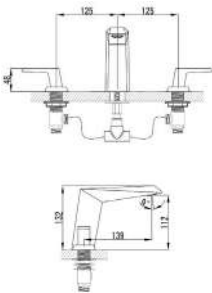

CODE
ME001

DESCRIPTION
Single basin mixer - MP

INC VAT £204.00
TVA INC 273.37€