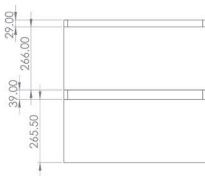

Extra holes can be drilled where required for £23.08 inc. VAT each, please quote code ETH when ordering extra tap holes.
All washbasins and units can be wall mounted unless specified.

CODE **DESCRIPTION**
39002 Matteo 60 x 42cm washbasin 1 tap hole
39002.0 Matteo 60 x 42cm washbasin no tap hole

INC VAT **TVA INC**
£268.00 359.12€
£268.00 359.12€

CODE **DESCRIPTION**
M0201.1 Podium 60cm 1 drawer white gloss unit
M0203.1 Podium 60cm 1 drawer zulu wengé unit

INC VAT **TVA INC**
£561.00 751.74€
£561.00 751.74€

CODE **OPTIONAL EXTRA - HIDDEN LED LIGHTING**
IN300 Inside hidden furniture light with IR motion sensor

INC VAT **TVA INC**
£23.99 32.14€

Total including washbasin and unit **£829.00 1,110.86€**

CODE **DESCRIPTION**
M0201.2 Podium 60cm 2 drawer white gloss unit
M0203.2 Podium 60cm 2 drawer zulu wengé unit

INC VAT **TVA INC**
£811.00 1,086.73€
£811.00 1,086.73€

CODE **OPTIONAL EXTRA - PLINTH KIT FOR DOUBLE DRAWER UNIT**
PLM0201 Podium white gloss plinth kit for 2 drawer unit
PLM0203 Podium zulu wengé plinth kit for 2 drawer unit

INC VAT **TVA INC**
£83.20 111.49€
£83.20 111.49€

Plinth kit includes 1 front plinth, 2 side plinths, 4 levelling legs, plinth clips and fixings

CODE **OPTIONAL EXTRA - HIDDEN LED LIGHTING**
IN300 Inside hidden furniture light with IR motion sensor

INC VAT **TVA INC**
£23.99 32.14€

Total including washbasin and unit **£1,079.00 1,445.85€**