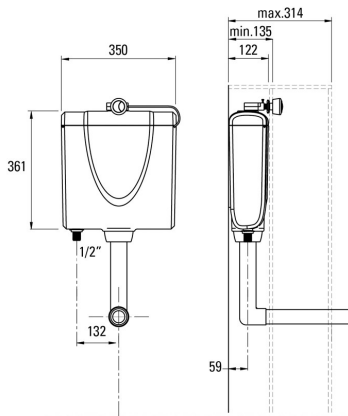

CODE
HC1030

DESCRIPTION
Flushe slim-line dual flush concealed cistern.
left or right water entry.

Includes chrome dual flush button

Water saving dual flush cistern

INC VAT   **TVA INC**
£115.77   155.13€

CODE
FL5052

DESCRIPTION
Flushe universal frame for wall-hung WC & bidet

INC VAT   **TVA INC**
£165.98   222.41€

CODE
DR001
2008122

DESCRIPTION
SP straight outlet for FLUSHE framed cisterns
90/110mm adapter

INC VAT   **TVA INC**
£25.70   34.44€
£17.18   23.02€

CODE
FL5050

DESCRIPTION
Flushe bidet frame

INC VAT   **TVA INC**
£159.91   214.28€