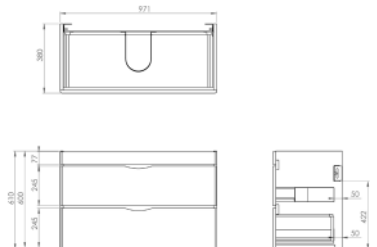

CODE	DESCRIPTION	INC VAT	TVA INC
700123	Indigo 100cm 2 drawer white gloss unit	£600.00	804.00€
700523	Indigo 100cm 2 drawer grey gloss unit	£600.00	804.00€

CODE	OPTIONAL EXTRA - HIDDEN LED LIGHTING	INC VAT	TVA INC
IN300	Inside hidden furniture light with IR motion sensor	£23.99	32.14€

Total including washbasin and unit **£899.00** **1,204.66€**