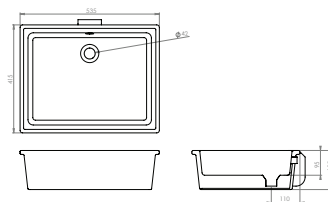

CODE
39100

DESCRIPTION
Undercounter washbasin 53 x 41 cm

INC VAT
£399.00

TVA INC
534.66€