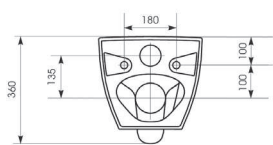

CODE	DESCRIPTION	INC VAT	TVA INC
70076	Indigo_Art RIMLESS wall-mounted WC pan	£297.60	398.78€
70073	Indigo_Art slim soft-close seat	£90.00	120.60€

Total with pan and soft-close seat £387.60 519.38€

Available cisterns p.138