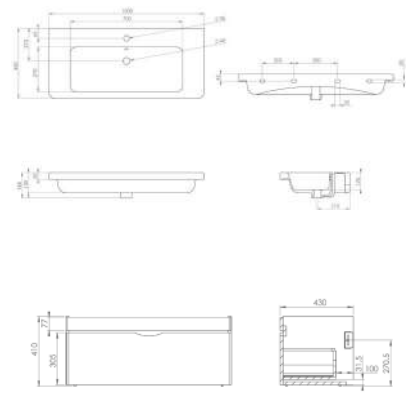

CODE	DESCRIPTION	INC VAT	TVA INC
70003	Indigo 100 x 45cm washbasin 1 tap hole	£299.00	400.66€
70003.0	Indigo 100 x 45cm washbasin no tap hole	£299.00	400.66€

CODE	DESCRIPTION	INC VAT	TVA INC
700113	Indigo 100cm 1 drawer white gloss unit	£500.00	670.00€
700513	Indigo 100cm 1 drawer grey gloss unit	£500.00	670.00€

CODE	OPTIONAL EXTRA - HIDDEN LED LIGHTING	INC VAT	TVA INC
IN300	Inside hidden furniture light with IR motion sensor	£23.99	32.14€

Total including washbasin and unit **£799.00** **1,070.66€**