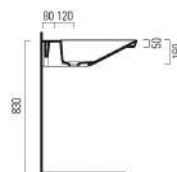

CODE
DOCMSP1

DESCRIPTION
Care shower DOCM pack inc.
concealed fixings

INC VAT   **TVA INC**
£2,998.80   4,018.39€

Components WRAS Approved