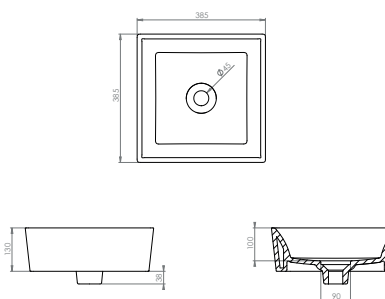

CODE	DESCRIPTION	INC VAT	TVA INC
39030	Podium square sit on washbasin 385 x 385mm - White - no overflow	£350.00	469.00€
39031	Podium square sit on washbasin 385 x 385mm - Matte Black - no overflow	£370.00	495.80€
39032	Podium square sit on washbasin 385 x 385mm - Matte Grey - no overflow	£370.00	495.80€