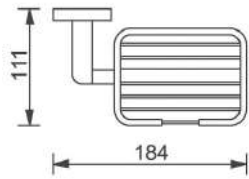

CODE
JO2285

DESCRIPTION
Jones 2 soap basket

INC VAT   **TVA INC**
£52.97   70.99€

CODE
JO2190

DESCRIPTION
Jones 2 robe hook

INC VAT   **TVA INC**
£28.02   37.54€

CODE
JO2262

DESCRIPTION
Jones 2 toilet roll holder

INC VAT   **TVA INC**
£37.75   50.58€

CODE
JO2385

DESCRIPTION
Jones 2 glass shelf

INC VAT   **TVA INC**
£40.10   53.73€

CODE
JO2310

DESCRIPTION
Jones 2 brush holder

INC VAT   **TVA INC**
£67.10   89.91€

CODE
JO2140

DESCRIPTION
Jones 2 towel bar

INC VAT   **TVA INC**
£89.09   119.39€