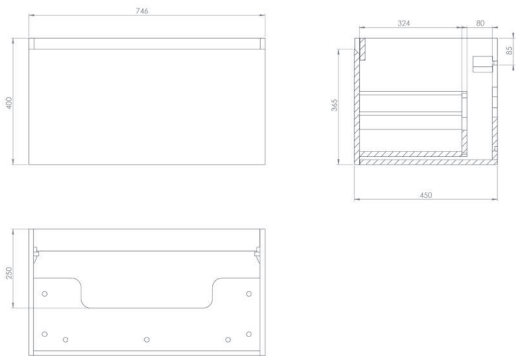

INC VAT **TVA INC**
 £23.99 32.14€

£995.00 1,333.30€

CODE **DESCRIPTION**
M0301.2 Podium 75cm 2 drawer white gloss unit
M0303.2 Podium 75cm 2 drawer zulu wengé unit

CODE **OPTIONAL EXTRA - PLINTH KIT FOR DOUBLE DRAWER UNIT**
PLM0301 Podium white gloss plinth kit for 2 drawer unit
PLM0303 Podium zulu wengé plinth kit for 2 drawer unit