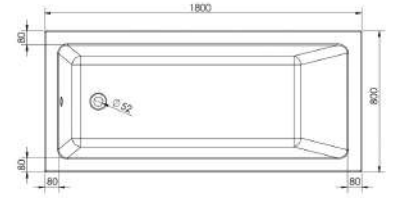

AGUA MAISON

All Stetson baths are 3.5mm acrylic with fibreglass reinforcement & have a fully encapsulated 18mm baseboard for added strength & rigidity
Toutes les baignoires Stetson sont composées d'une structure en acrylique de 3.5 mm et renforcées avec de la fibre de verre. En outre, elles sont dotées d'une plinthe de 18 mm entièrement encastrée qui permet de renforcer leur solidité et leur rigidité.

CODE
20155

DESCRIPTION
Stetson 1800 x 800mm bath - single ended
230 ltr capacity

INC VAT £575.00
TVA INC 770.50€