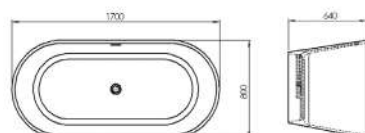

CODE
21100

DESCRIPTION
Ellington 1800 x 790mm freestanding tub
240 ltr capacity
inc. waste

INC VAT £2,400.00
TVA INC 3,216.00€