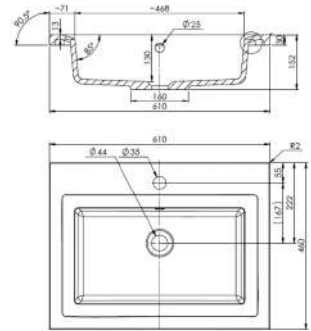

CODE	DESCRIPTION	INC VAT	TVA INC
XA60	X_ACT 60 x 46cm washbasin 1 tap hole	£201.00	269.34€
500201	Austen 60cm soft-close drawer unit - White gloss	£259.00	347.06€
500203	Austen 60cm soft-close drawer unit - Alaska	£259.00	347.06€
500207	Austen 60cm soft-close drawer unit - Pacific walnut	£259.00	347.06€
CODE	OPTIONAL EXTRA - HIDDEN LED LIGHTING	INC VAT	TVA INC
IN300	Inside hidden furniture light with IR motion sensor	£23.99	32.14€
Total including washbasin and unit		£460.00	616.40€