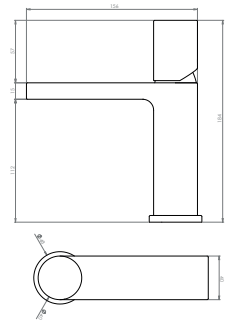

CODE
NI101

DESCRIPTION
Single lever basin mixer - MP

INC VAT
£235.00

TVA INC
314.90€