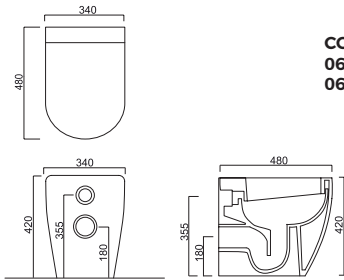

CODE	DESCRIPTION
06021	Ylo short projection back-to-wall pan with wall outlet
06120	Ylo soft-close seat & cover

INC VAT	TVA INC
£381.80	511.62€
£183.55	245.96€

Total with pan and soft-close seat

£565.35	757.58€

Available cisterns p.138