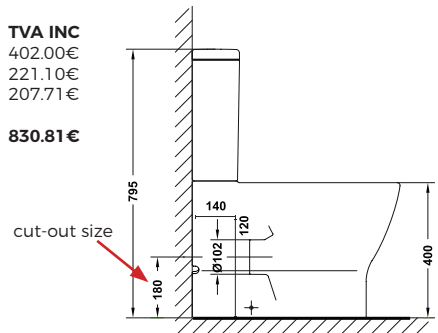

CODE	DESCRIPTION
601302	Matteo / Project close-coupled WC pan. R/H soil exit
60131	Matteo / Project cistern
60133C	Matteo / Project soft-close seat for c/c option

Total with pan, cistern and soft-close seat

INC VAT	TVA INC
£300.00	402.00€
£165.00	221.10€
£155.00	207.71€

£620.00 830.81€