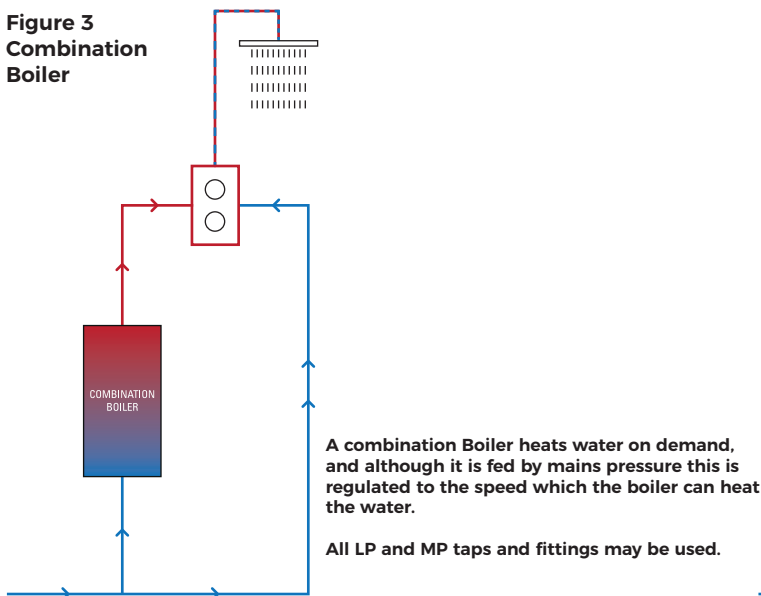

WATER SYSTEMS

To help you select the optimum brassware for your project we have marked our products with the pressure requirement. This is represented as follows:

- LP - minimum 0.2 bar
- MP - minimum 0.5 bar
- HP - minimum 1.0 bar

Fig.1

Cold water is stored in a header tank which feeds the hot water tank, and usually the cold water to the bathroom. This means the water is delivered at low pressure and therefore only taps with LP or minimum 0.2Bar (2 metre Head) can be used. If the header tank is in the loft space and the taps are on the ground floor the pressure may be higher so taps marked MP 0.5 bar (5 meter head) may be able to be used. You will need to check your requirements with your plumber as, if a power shower is required a pump will need to be fitted.

These are given as a guide only and to ensure optimum compatibility please refer to a qualified plumber and full product specifications.

Fig.2

The unvented cylinder stores hot water at mains pressure, usually between 2 and 3 bar. This means hot and cold water is delivered at the same pressure. This means a power shower can be achieved without the need for a pump. All LP, MP and HP taps and fittings may be used.