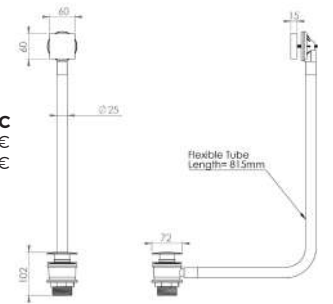

CODE	DESCRIPTION	INC VAT	TVA INC
TO098	Tooga square overflow with pop-up waste - Chrome	£75.00	100.50€
TO098.MB	Tooga square overflow with pop-up waste - Matte Black	£90.00	120.60€