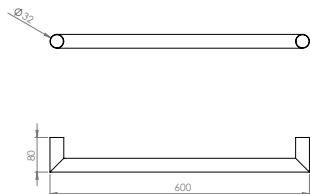

CODE
TE-7210
TE-7210.MB

DESCRIPTION
Solo 600 x 80 round dry electric towel rail - Chrome
Solo 600 x 80 round dry electric towel rail - Matte
Black
**REQUIRES ONE 10-60VA LIGHTING TRANSFORMER
PER RAIL**

INC VAT
£147.43
£194.40

TVA INC
197.56€
260.50€