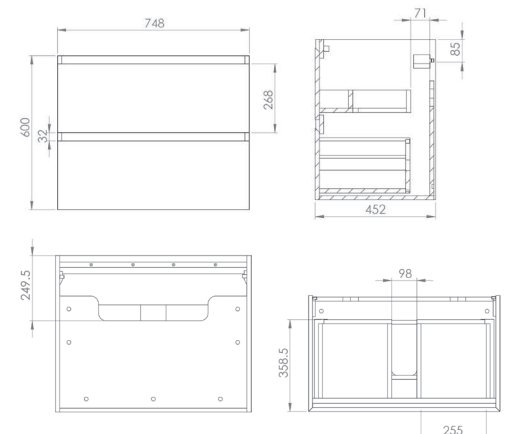

PODIUM

Extra holes can be drilled where required for £23.08 inc. VAT each, please quote code ETH when ordering extra tap holes.
All washbasins and units can be wall mounted unless specified.

CODE **DESCRIPTION**
39003 Matteo 75 x 45cm washbasin 1 tap hole
39003.0 Matteo 75 x 45cm washbasin no tap hole

CODE **DESCRIPTION**
M0301.1 Podium 75cm 1 drawer white gloss unit
M0303.1 Podium 75cm 1 drawer zulu wengé unit

CODE **OPTIONAL EXTRA - HIDDEN LED LIGHTING**
IN300 Inside hidden furniture light with IR motion sensor

Total including washbasin and unit

INC VAT **TVA INC**
£364.00 487.76€
£364.00 487.76€

INC VAT **TVA INC**
£631.00 845.54€
£631.00 845.54€

INC VAT **TVA INC**
£23.99 32.14€

£995.00 1,333.30€

CODE **DESCRIPTION**
M0301.2 Podium 75cm 2 drawer white gloss unit
M0303.2 Podium 75cm 2 drawer zulu wengé unit

CODE **OPTIONAL EXTRA - PLINTH KIT FOR DOUBLE DRAWER UNIT**
PLM0301 Podium white gloss plinth kit for 2 drawer unit
PLM0303 Podium zulu wengé plinth kit for 2 drawer unit

Plinth kit includes: 1 front plinth, 2 side plinths, 4 levelling legs, plinth clips and fixings

CODE **OPTIONAL EXTRA - HIDDEN LED LIGHTING**
IN300 Inside hidden furniture light with IR motion sensor

Total including washbasin and unit

INC VAT **TVA INC**
£894.00 1,197.96€
£894.00 1,197.96€

INC VAT **TVA INC**
£88.40 118.45€
£88.40 118.45€

INC VAT **TVA INC**
£23.99 32.14€

£1,258.00 1,685.72€