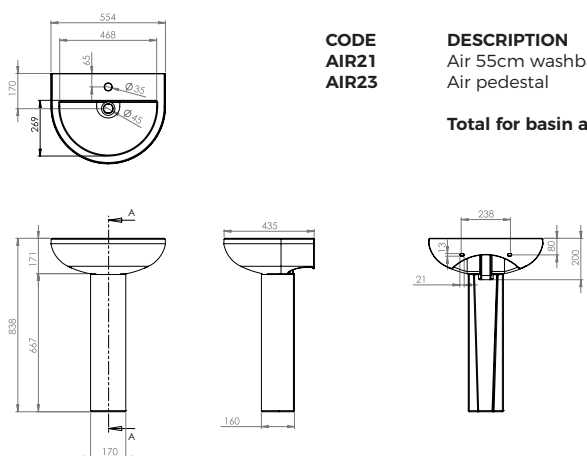

CODE
AIR21
AIR23

DESCRIPTION
Air 55cm washbasin
Air pedestal

INC VAT	TVA INC
£49.99	66.99€
£30.00	40.20€

Total for basin and pedestal **£79.99** **107.19€**