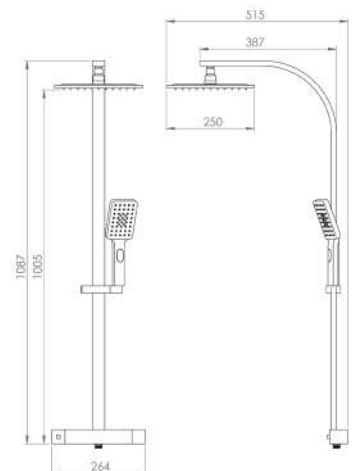

INC VAT
£443.52

TVA INC
594.31€

CODE
TO045
TO045.MB

DESCRIPTION
Thermostatic square shower - Chrome
Thermostatic square shower - Matte Black

INC VAT
£545.00
£645.00

TVA INC
730.30€
864.30€

WRAS Approved Valve