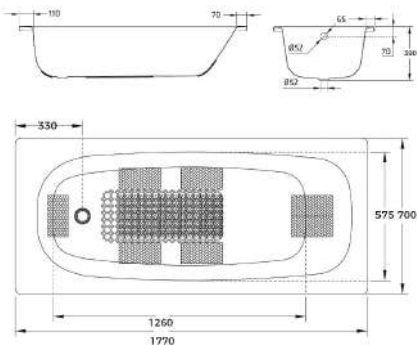

CODE	DESCRIPTION	INC VAT	TVA INC
SST177	Sansteel 1700 x 700mm steel bath - 0 TH 110 litre capacity	£140.16	187.81€
SST177.1	Sansteel 1700 x 700mm steel bath - 2 TH 110 litre capacity	£144.00	192.96€

CODE	OPTIONAL EXTRAS	INC VAT	TVA INC
SST.AL	Adhesive Legset for Sansteel Baths	£21.36	28.62€
SST.BL	Bolt-On Legset for Sansteel Baths	£24.72	33.12€