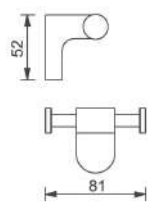

CODE
MO150

DESCRIPTION
Molten towel ring

INC VAT £44.46
TVA INC 59.57€