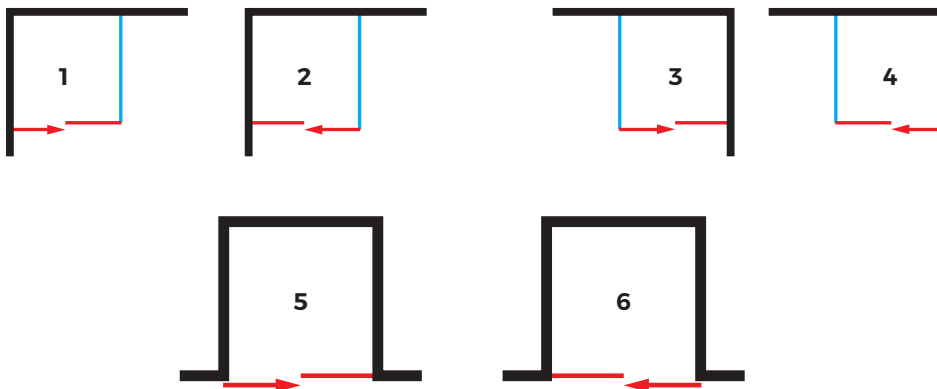

CONFIGURATIONS