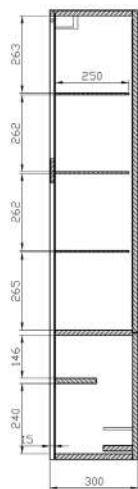

CODE PR060.1 DESCRIPTION Prague 60cm 2 drawer white gloss unit

INC VAT £400.00 **TVA INC** 536.00€

CODE IN300 **OPTIONAL EXTRA - HIDDEN LED LIGHTING**
Inside hidden furniture light with IR motion sensor

INC VAT £23.99 **TVA INC** 32.14€

Total including washbasin and unit **£525.00** **703.50€**