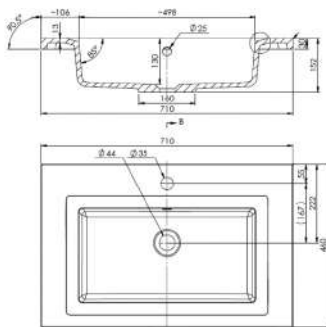

CODE	DESCRIPTION	INC VAT	TVA INC
XA72	X_ACT 72 x 46cm washbasin 1 tap hole	£226.00	302.84€
500311	Austen 71cm soft-close 2 door unit - White gloss	£334.00	447.56€
500313	Austen 71cm soft-close 2 door unit - Alaska	£334.00	447.56€
500317	Austen 71cm soft-close 2 door unit - Pacific walnut	£334.00	447.56€
CODE IN300	OPTIONAL EXTRA - HIDDEN LED LIGHTING Inside hidden furniture light with IR motion sensor	INC VAT £23.99	TVA INC 32.14€
Total including washbasin and unit		£560.00	750.40€