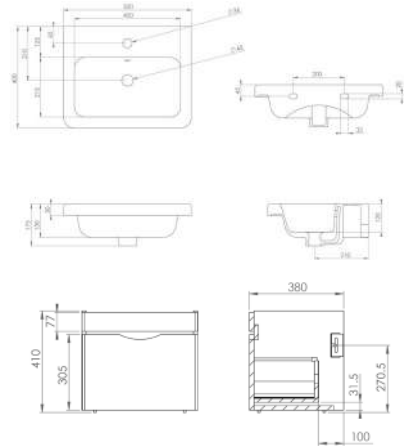

CODE **DESCRIPTION** **INC VAT** **TVA INC**
70000 Indigo 50 x 40cm washbasin 1 tap hole £150.00 201.00€
70000.0 Indigo 50 x 40cm washbasin no tap hole £150.00 201.00€

CODE **DESCRIPTION** **INC VAT** **TVA INC**
700110 Indigo 50cm 1 drawer white gloss unit £312.00 418.08€
700510 Indigo 50cm 1 drawer grey gloss unit £312.00 418.08€

CODE **OPTIONAL EXTRA - HIDDEN LED LIGHTING** **INC VAT** **TVA INC**
IN300 Inside hidden furniture light with IR motion sensor £23.99 32.14€

Total including washbasin and unit **£462.00** **619.08€**