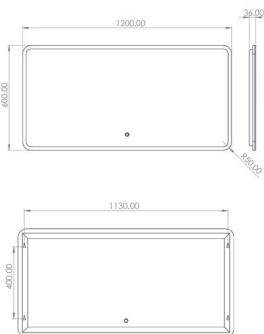

Pictured: FRONTIER 120cm 2 drawer floor-standing unit in matte fiord and matte white countertop. Also featured, FRONTIER 120cm LED mirror*.

*available Q2 2019.

CODE	DESCRIPTION	INC VAT	TVA INC
HDL01	Berlin handle - Chrome	£21.99	29.47€
HDL01.MB	Berlin handle - Matte Black	£31.99	42.87€

*can be mounted portrait or landscape

TECHNICAL
Depth: 36mm
Height: 800mm
Width: 600mm
Light type: LED 3000k - 6500k
Switch: Touch sensor

CODE	DESCRIPTION	INC VAT	TVA INC
FR120M	Frontier 120cm LED mirror inc. demister pad	£955.20	1,279.97€