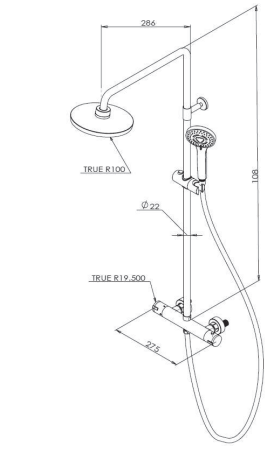

CODE
CO035

DESCRIPTION
Thermostatic rigid riser - MP
inc. overhead & handset

INC VAT
£363.46

TVA INC
487.03€