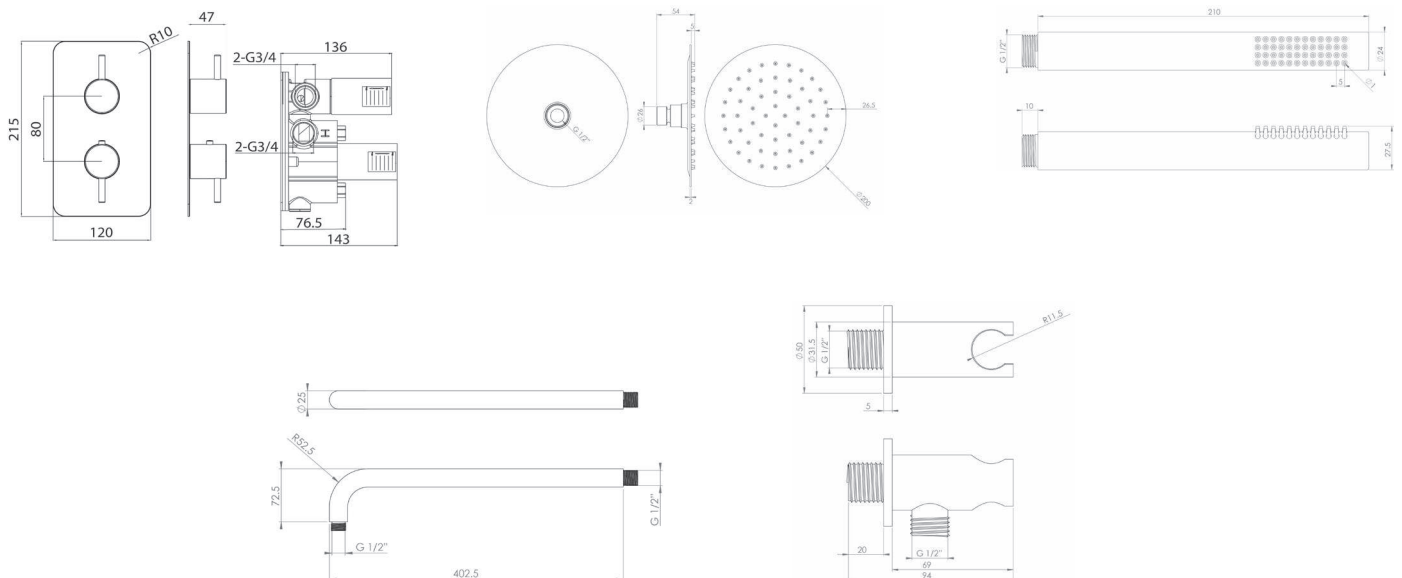

2 Water Outlet

CODE	DESCRIPTION	INC VAT	TVA INC
COSP01.MB	Cos 2 way thermostatic shower *valve; slim round shower head; round wall-mounted shower arm; round slim handset; round shower outlet & holder; 1.5m shower hose	£973.56	1,304.57€

Includes: CO220.MB, CO223.MB, CO229.MB, CO230.MB, CO234.MB & SH150SS.MB

*CO220.MB - WRAS Approved Valve