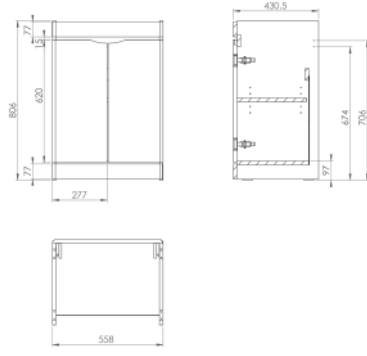

CODE **OPTIONAL EXTRA - HIDDEN LED LIGHTING**
IN300 Inside hidden furniture light with IR motion sensor

INC VAT **TVA INC**
 £23.99 32.14€

Total including washbasin and unit **£499.00** **668.66€**

CODE **DESCRIPTION**
700305 Indigo tall side unit 140 x 35 x 32cm - White gloss
700505 Indigo tall side unit 140 x 35 x 32cm - Grey gloss