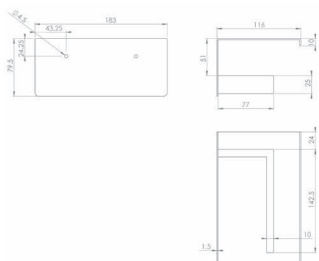

CODE
PU262
PU262.MB

DESCRIPTION
Pulse toilet roll holder & shelf - Chrome
Pulse toilet roll holder & shelf - Matte Black

INC VAT   **TVA INC**
£89.00   119.26€
£119.00   159.46€