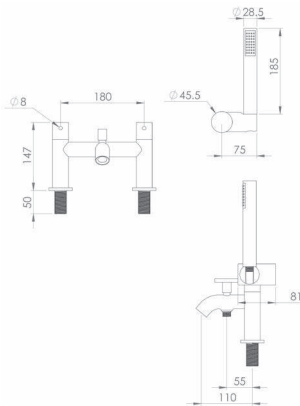

CODE
CO013

DESCRIPTION
Deck mounted bath shower mixer - LP
inc. handset, hose and bracket

INC VAT
£185.00

TVA INC
247.91€