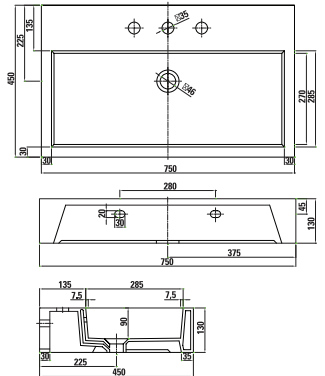

CODE **DESCRIPTION**
39003 Matteo 75 x 45cm washbasin 1 tap hole
39003.0 Matteo 75 x 45cm washbasin no tap hole

CODE **DESCRIPTION**
M0301.1 Podium 75cm 1 drawer white gloss unit
M0303.1 Podium 75cm 1 drawer zulu wengé unit

CODE **OPTIONAL EXTRA - HIDDEN LED LIGHTING**
IN300 Inside hidden furniture light with IR motion sensor

Total including washbasin and unit

INC VAT **TVA INC**
£364.00 487.76€
£364.00 487.76€

INC VAT **TVA INC**
£631.00 845.54€
£631.00 845.54€

INC VAT **TVA INC**
£23.99 32.14€

£995.00 1,333.30€

CODE **DESCRIPTION**
M0301.2 Podium 75cm 2 drawer white gloss unit
M0303.2 Podium 75cm 2 drawer zulu wengé unit

CODE **OPTIONAL EXTRA - PLINTH KIT FOR DOUBLE DRAWER UNIT**
PLM0301 Podium white gloss plinth kit for 2 drawer unit
PLM0303 Podium zulu wengé plinth kit for 2 drawer unit

Plinth kit includes: 1 front plinth, 2 side plinths, 4 levelling legs, plinth clips and fixings

CODE **OPTIONAL EXTRA - HIDDEN LED LIGHTING**
IN300 Inside hidden furniture light with IR motion sensor

Total including washbasin and unit

INC VAT **TVA INC**
£894.00 1,197.96€
£894.00 1,197.96€

INC VAT **TVA INC**
£88.40 118.45€
£88.40 118.45€

INC VAT **TVA INC**
£23.99 32.14€

£1,258.00 1,685.72€