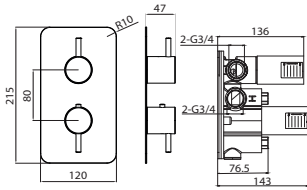

CODE
VB019 **INDIVIDUAL COMPONENTS**
Valve body - working components
KC019.MB Handle & plate set - Matte Black

INC VAT £316.00
TVA INC 423.43€
INC VAT £165.08
TVA INC 221.21€

CODE
CO220.MB **DESCRIPTION**
2-way thermostatic shower valve COMPLETE - Matte Black