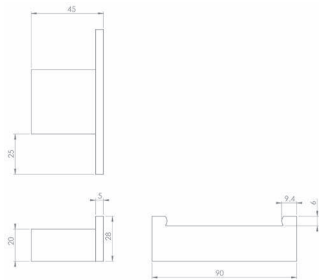

CODE
PU192
PU192.MB

DESCRIPTION
Pulse double robe hook - Chrome
Pulse double robe hook - Matte Black

INC VAT   **TVA INC**
£29.16   39.07€
£50.00   67.00€