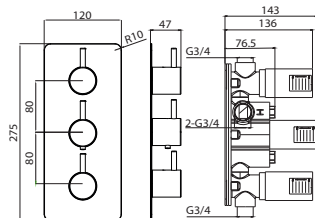

CODE
CO222

DESCRIPTION
2-way thermostatic shower valve - LP COMPLETE - Chrome

INC VAT £520.00
TVA INC 696.80€

CODE
VB022
KC022

INDIVIDUAL COMPONENTS
Valve body - working components
Handle & plate set - Chrome

INC VAT £385.00
TVA INC 515.90€
INC VAT £135.00
TVA INC 180.90€