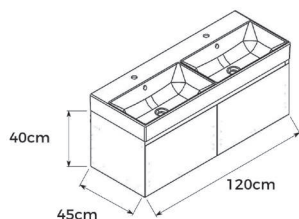

CODE	DESCRIPTION	INC VAT	TVA INC
QU1202	Quadro 120cm basin double bowl 2 tap holes	£490.00	656.60€
QU1202.0	Quadro 120cm basin double bowl no tap holes	£490.00	656.60€
CODE	DESCRIPTION	INC VAT	TVA INC
QF1201.2	Quadro 120cm 2 drawer unit - White gloss	£996.00	1,334.64€
QF1202.2	Quadro 120cm 2 drawer unit - Matte light grey	£996.00	1,334.64€
QF1203.2	Quadro 120cm 2 drawer unit - Sandalwood	£996.00	1,334.64€
CODE	OPTIONAL EXTRA - HIDDEN LED LIGHTING	INC VAT	TVA INC
IN300	Inside hidden furniture light with IR motion sensor	£23.99	32.14€
Total including washbasin and unit		£1,486.00	1,991.24€