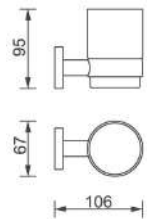

CODE
PA140

DESCRIPTION
Pascale towel bar

INC VAT £64.74
TVA INC 86.75€

CODE
PA150

DESCRIPTION
Pascale towel ring

INC VAT £40.10
TVA INC 53.73€

CODE
PA190

DESCRIPTION
Pascale robe hook

INC VAT £20.15
TVA INC 27.00€

CODE
PA230

DESCRIPTION
Pascale tumbler holder

INC VAT £30.69
TVA INC 41.12€

CODE
PA260

DESCRIPTION
Pascale paper holder

INC VAT £33.65
TVA INC 45.09€