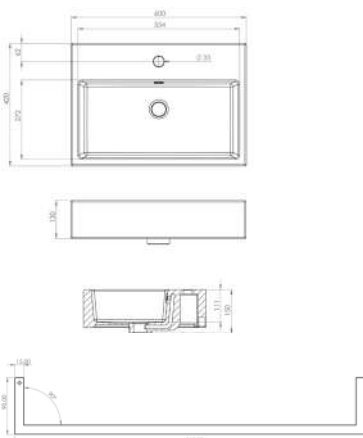

CODE	DESCRIPTION	INC VAT	TVA INC
39002	Matteo 60 x 42cm washbasin 1 tap hole	£268.00	359.12€
39002.0	Matteo 60 x 42cm washbasin no tap hole	£268.00	359.12€
MAT60R	Towel rail - Chrome	£109.99	147.39€