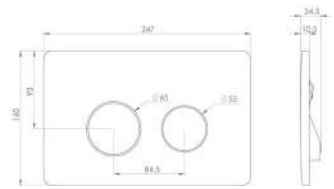

CODE **DESCRIPTION** **INC VAT** **TVA INC**
FP110 Flushe chrome dot flush plate for cisterns FL2022, FL2024, FL2026, FL2028, HC2036 and HC2037 £64.04 85.82€

FP111 Flushe white gloss dot flush plate for cisterns FL2022, FL2024, FL2026, FL2028, HC2036 and HC2037 £64.04 85.82€

FP112 Flushe matte black dot flush plate for cisterns FL2022, FL2024, FL2026, FL2028, HC2036 and HC2037 £64.04 85.82€