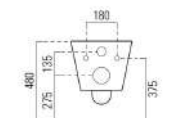

CODE
7618
MS7611

DESCRIPTION
Care wall-hung pan 70cm
Care seat for wall-hung pan

INC VAT **TVA INC**
£876.80 1,174.92€
£102.84 137.81€

Total for pan and seat **£979.64** **1,312.73€**

CODE
CAB70

DESCRIPTION
Care washbasin 70 x 60cm