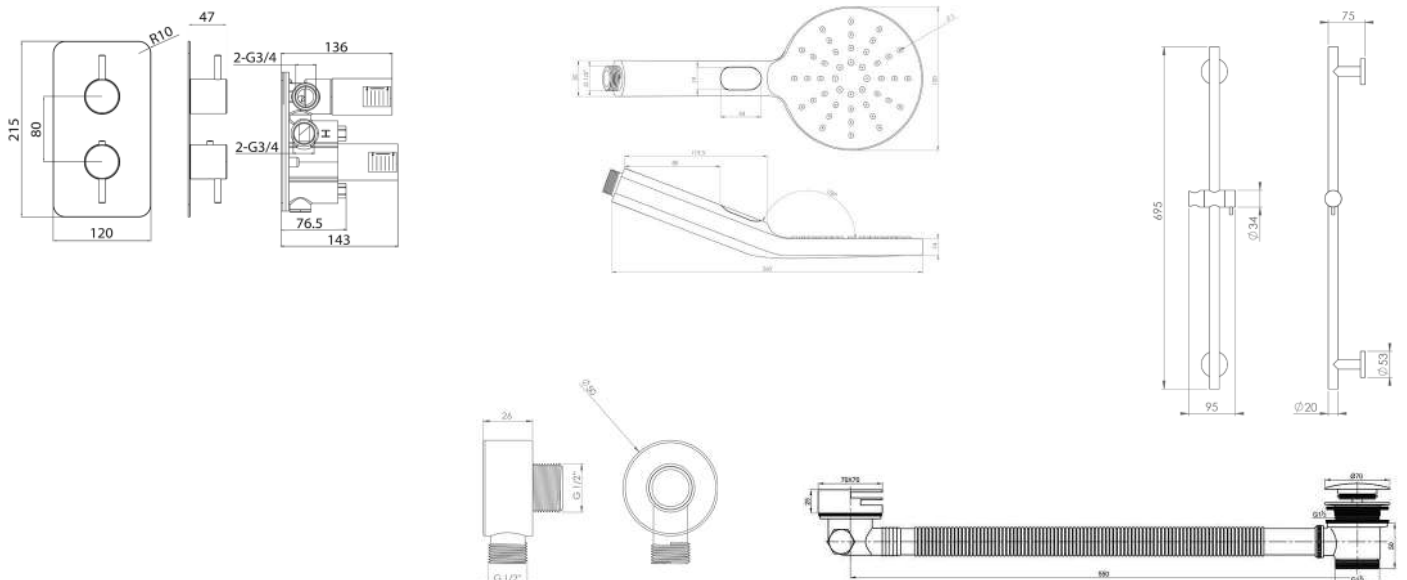

2 Water Outlet - Chrome

WRAS
APPROVED
PRODUCT

2 Water Outlet

CODE	DESCRIPTION	INC VAT	TVA INC
COSP03	Cos 2 way thermostatic shower *valve; round 3 function handset; round shower rail; round shower outlet; 1.5m shower hose; round bath filler, overflow & clicker waste	£812.60	1,088.89€

Includes: CO220, CO235, CO231, CO233, SH150SS & CO100

*CO220 - WRAS Approved Valve

2 Water Outlet - Matte Black

WRAS
APPROVED
PRODUCT

2 Water Outlet

CODE	DESCRIPTION	INC VAT	TVA INC
COSP03.MB	Cos 2 way thermostatic shower *valve; round 3 function handset; round shower rail; round shower outlet; 1.5m shower hose; round bath filler, overflow & clicker waste	£1,004.84	1,346.49€

Includes: CO220.MB, CO235.MB, CO231.MB, CO233.MB, SH150SS.MB & CO100.MB

*CO220.MB - WRAS Approved Valve