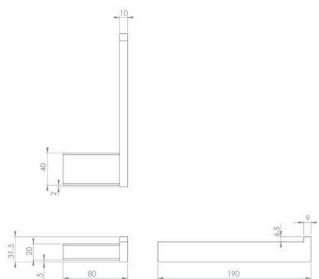

CODE
PU260
PU260.MB

DESCRIPTION
Pulse toilet roll holder - Chrome
Pulse toilet roll holder - Matte Black

INC VAT   **TVA INC**
£39.00   52.26€
£59.00   79.06€