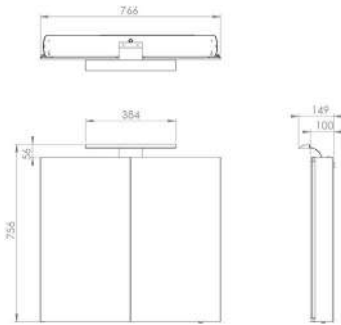

**CODE
1090**

DESCRIPTION
Ice 90cm mirror cabinet including LED light
and shaver socket.

INC VAT   TVA INC
£660.00   884.40€

- Double door mirrored both sides
- Aluminium carcass