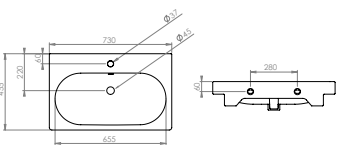

CODE	DESCRIPTION	INC VAT	TVA INC
50000	Austen 50 x 39cm washbasin - 1 tap hole	£135.00	180.90€
50000.0	Austen 50 x 39cm washbasin - no tap hole	£135.00	180.90€
500111	Austen 50cm soft-close 2 door unit - White gloss	£260.00	348.41€
500113	Austen 50cm soft-close 2 door unit - Alaska	£260.00	348.41€
500117	Austen 50cm soft-close 2 door unit - Pacific walnut	£260.00	348.41€

CODE	OPTIONAL EXTRA - HIDDEN LED LIGHTING	INC VAT	TVA INC
IN300	Inside hidden furniture light with IR motion sensor	£23.99	32.14€

Total including washbasin and unit **£395.00** **529.31€**

CODE	DESCRIPTION	INC VAT	TVA INC
50010	Austen 60 x 45cm washbasin - 1 tap hole	£160.00	214.40€
50010.0	Austen 60 x 45cm washbasin - no tap hole	£160.00	214.40€
500301	Austen 60cm soft-close 2 door unit - White gloss	£259.00	347.06€
500303	Austen 60cm soft-close 2 door unit - Alaska	£259.00	347.06€
500307	Austen 60cm soft-close 2 door unit - Pacific walnut	£259.00	347.06€

CODE	OPTIONAL EXTRA - HIDDEN LED LIGHTING	INC VAT	TVA INC
IN300	Inside hidden furniture light with IR motion sensor	£23.99	32.14€

Total including washbasin and unit **£419.00** **561.46€**

CODE	DESCRIPTION	INC VAT	TVA INC
50011	Austen 72 x 45cm washbasin - 1 tap hole	£165.00	221.10€
50011.0	Austen 72 x 45cm washbasin - no tap hole	£165.00	221.10€
500311	Austen 71cm soft-close 2 door unit - White gloss	£334.00	447.56€
500313	Austen 71cm soft-close 2 door unit - Alaska	£334.00	447.56€
500317	Austen 71cm soft-close 2 door unit - Pacific walnut	£334.00	447.56€

CODE	OPTIONAL EXTRA - HIDDEN LED LIGHTING	INC VAT	TVA INC
IN300	Inside hidden furniture light with IR motion sensor	£23.99	32.14€

Total including washbasin and unit **£499.00** **668.66€**