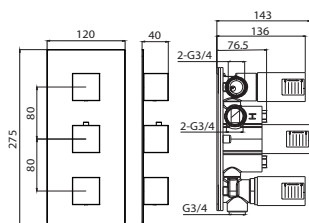

CODE **DESCRIPTION** **INC VAT** **TVA INC**
TO221.MB 3-way thermostatic shower valve - COMPLETE - Matte Black £651.00 872.35€

CODE **INDIVIDUAL COMPONENTS** **INC VAT** **TVA INC**
VB021 Valve body - working components £392.00 525.29€
KT021.MB Handle & plate set - Matte Black £259.00 347.06€