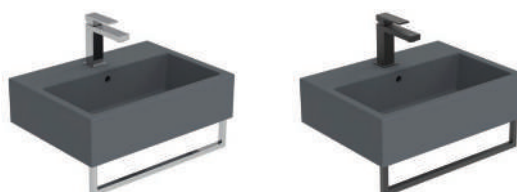

CODE	DESCRIPTION	INC VAT	TVA INC
39001.A	Matteo 50 x 37cm washbasin 1 tap hole - Anthracite	£288.00	385.92€
MAT50R	Towel rail - Chrome	£94.99	127.29€
MAT50RB	Towel rail - Matte Black	£105.60	141.50€