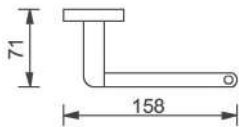

CODE
JO2190

DESCRIPTION
Jones 2 robe hook

INC VAT   **TVA INC**
£28.02   37.54€