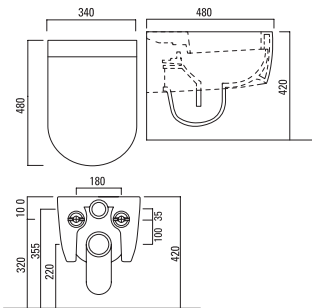

CODE	DESCRIPTION
06017	Ylo short projection wall-mounted WC pan
06120	Ylo soft-close seat & cover

INC VAT	TVA INC
£522.61	700.30€
£183.55	245.96€

Total with pan and soft-close seat

£706.16	946.26€

Available cisterns p.138