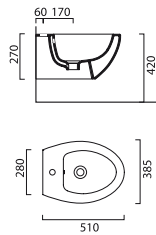

CODE
7710
MS7511
MS7511.C

DESCRIPTION
Poppy SLIM wall-mounted WC
Poppy standard seat & cover
Poppy soft-close seat & cover

INC VAT   **TVA INC**
£286.00   383.23€
£137.00   183.59€
£171.00   229.14€

Total with pan and soft-close seat

£457.00   612.37€

Available cisterns p.138

CODE
7760

DESCRIPTION
Poppy SLIM wall-mounted bidet

INC VAT   **TVA INC**
£425.00   569.51€

CODE
7712
MS7511
MS7511.C

DESCRIPTION
Poppy wall-mounted WC - big
Poppy standard seat & cover
Poppy soft-close seat & cover

INC VAT   **TVA INC**
£596.00   798.65€
£137.00   183.59€
£171.00   229.14€

Total with pan and soft-close seat

£767.00   1,027.79€

Available cisterns p.138

CODE
7612
MS76SN

DESCRIPTION
Jones/Poppy mini wall-hung WC pan
Jones/Poppy mini slim soft-close seat

INC VAT   **TVA INC**
£437.00   585.59€
£161.00   215.75€

Total with pan and slim soft-close seat

£598.00   801.34€

Available cisterns p.138

CODE
7765

DESCRIPTION
Poppy wall-mounted bidet - big - no taphole

INC VAT   **TVA INC**
£617.00   826.79€

CODE
MS7511
MS7511.C

DESCRIPTION
Poppy standard seat & cover
Poppy soft-close seat & cover

INC VAT   **TVA INC**
£137.00   183.59€
£171.00   229.14€