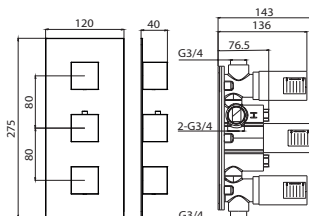

CODE **DESCRIPTION** **INC VAT** **TVA INC**
TO222.MB 2-way thermostatic shower valve - LP COMPLETE - Matte Black £640.20 857.87€

CODE **INDIVIDUAL COMPONENTS** **INC VAT** **TVA INC**
VB022 Valve body - working components - LP £385.00 515.90€
KT022.MB Handle & plate set - Matte Black £255.20 341.97€