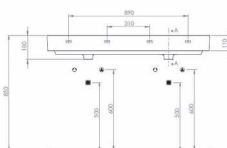

CODE	DESCRIPTION	INC VAT	TVA INC
QU1202	Quadro 120cm basin double bowl 2 tap holes	£490.00	656.60€
QU1202.0	Quadro 120cm basin double bowl no tap holes	£490.00	656.60€
CODE	DESCRIPTION	INC VAT	TVA INC
QF1201.2	Quadro 120cm 2 drawer unit - White gloss	£996.00	1,334.64€
QF1202.2	Quadro 120cm 2 drawer unit - Matte light grey	£996.00	1,334.64€
QF1203.2	Quadro 120cm 2 drawer unit - Sandalwood	£996.00	1,334.64€
CODE	OPTIONAL EXTRA - HIDDEN LED LIGHTING	INC VAT	TVA INC
IN300	Inside hidden furniture light with IR motion sensor	£23.99	32.14€
Total including washbasin and unit		£1,486.00	1,991.24€