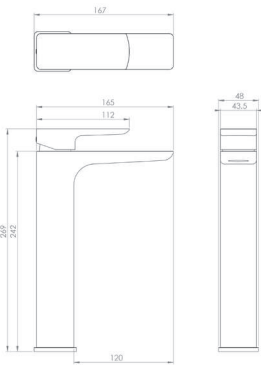

CODE
FU002 Basin mixer & clicker waste - MP - Chrome
FU002.MB Basin mixer & clicker waste - MP - Matte Black

INC VAT **TVA INC**
£198.96 266.61€
£239.04 320.31€