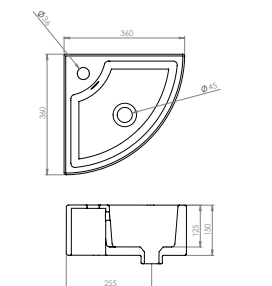

TVA INC
299.56€
299.56€
106.35€

CODE
QU36
PA36

DESCRIPTION
Quadro 36cm corner washbasin 1 tap hole
Chrome corner towel rail

INC VAT
£231.46
£84.65

TVA INC
310.16€
113.43€

CODE
QU2201
QU2203

DESCRIPTION
Basin & unit floor-mounted - white gloss
Basin & unit floor-mounted - pretoria oak