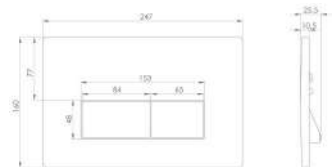

FP120 Flushe chrome square flush plate for cisterns FL2022, FL2024, FL2026, FL2028, HC2036 and HC2037 £64.04 85.82€

FP121 Flushe white gloss square flush plate for cisterns FL2022, FL2024, FL2026, FL2028, HC2036 and HC2037 £64.04 85.82€

FP122 Flushe matte black square flush plate for cisterns FL2022, FL2024, FL2026, FL2028, HC2036 and HC2037 £64.04 85.82€