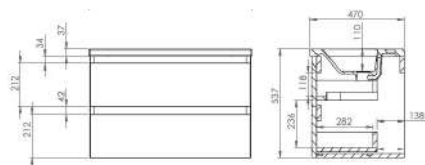

CODE	DESCRIPTION	INC VAT	TVA INC
66010	Uni 60cm washbasin 1 tap hole	£170.00	227.81€
UF001	Uni 60cm 2 drawer unit - Matte white	£415.00	556.10€
UF015	Uni 60cm 2 drawer unit - Matte anthracite	£415.00	556.10€
CODE	OPTIONAL EXTRA - HIDDEN LED LIGHTING	INC VAT	TVA INC
IN300	Inside hidden furniture light with IR motion sensor	£23.99	32.14€
Total including washbasin and unit		£585.00	783.91€