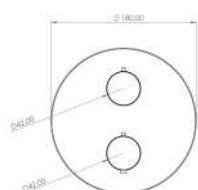

CODE NI019.MB **DESCRIPTION**
1-way thermostatic shower valve
COMPLETE - Matte Black

INC VAT **TVA INC**
£590.00 790.58€

CODE VB019 **INDIVIDUAL COMPONENTS**
Valve body - working components
KN019.MB Handle & plate set - Matte Black

INC VAT **TVA INC**
£316.00 423.43€
£274.00 367.15€