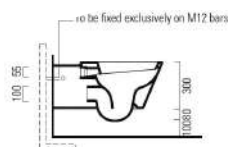

CODE
7618
MS7611

DESCRIPTION
Care wall-hung pan 70cm
Care seat for wall-hung pan

INC VAT **TVA INC**
£876.80 1,174.92€
£102.84 137.81€

Total for pan and seat **£979.64** **1,312.73€**

CODE
CAB70

DESCRIPTION
Care washbasin 70 x 60cm