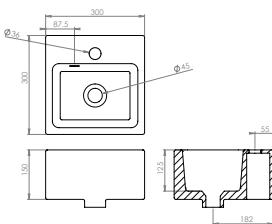

CODE
QU30
QU30.0
PA30

DESCRIPTION
Quadro 30 x 30cm washbasin 1 tap hole
Quadro 30 x 30cm washbasin no tap hole
Chrome towel rail

INC VAT
£223.55
£223.55
£79.37

TVA INC
299.56€
299.56€
106.35€