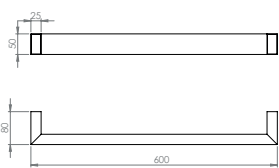

CODE
TE-7212
TE-7212.MB

DESCRIPTION
Solo 600 x 80 x 50 square dry electric towel rail -
Chrome
Solo 600 x 80 x 50 square dry electric towel rail -
Matte Black
**REQUIRES ONE 10-60VA LIGHTING TRANSFORMER
PER RAIL**

INC VAT
£171.02
£211.25

TVA INC
229.17€
283.07€