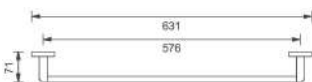

CODE
JO2285

DESCRIPTION
Jones 2 soap basket

INC VAT   **TVA INC**
£52.97   70.99€

CODE
JO2190

DESCRIPTION
Jones 2 robe hook

INC VAT   **TVA INC**
£28.02   37.54€

CODE
JO2262

DESCRIPTION
Jones 2 toilet roll holder

INC VAT   **TVA INC**
£37.75   50.58€

CODE
JO2385

DESCRIPTION
Jones 2 glass shelf

INC VAT   **TVA INC**
£40.10   53.73€

CODE
JO2310

DESCRIPTION
Jones 2 brush holder

INC VAT   **TVA INC**
£67.10   89.91€

CODE
JO2140

DESCRIPTION
Jones 2 towel bar

INC VAT   **TVA INC**
£89.09   119.39€