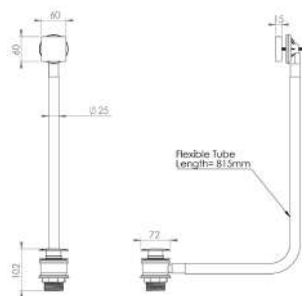

LP = 0.2 Bar

MP = 0.5 Bar

HP = 1.0 Bar

CODE
TO098
TO098.MB

DESCRIPTION
Square overflow with pop-up waste - Chrome
Square overflow with pop-up waste - Matte Black

INC VAT   **TVA INC**
£75.00   100.50€
£90.00   120.60€