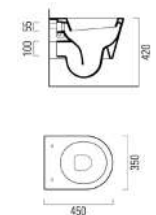

CODE
7612
MS76SN

DESCRIPTION
Jones/Poppy mini wall-hung WC pan
Jones/Poppy mini slim soft-close seat

INC VAT   **TVA INC**
£437.00   585.59€
£161.00   215.75€

Total with pan and slim soft-close seat

£598.00   801.34€

Available cisterns p.138