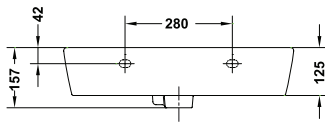

CODE	DESCRIPTION
60116	Project 60 x 45cm washbasin 1 tap hole
60113	Pedestal
60114	Semi-pedestal 20 x 30cm

INC VAT	TVA INC
£218.34	292.58€
£119.44	160.04€
£141.28	189.31€

CODE	DESCRIPTION
60110	Project 50 x 35cm washbasin 1 tap hole
60114	Semi-pedestal 20 x 30cm
60113	Pedestal

INC VAT	TVA INC
£173.38	232.32€
£141.28	189.31€
£119.44	160.04€

CODE	DESCRIPTION
60120	Project 80 x 35cm washbasin 1 tap hole
60114	Semi-pedestal 20 x 30cm
60113	Pedestal

INC VAT	TVA INC
£327.48	438.82€
£141.28	189.31€
£119.44	160.04€