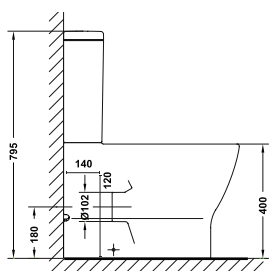

CODE	DESCRIPTION	INC VAT	TVA INC
601301	Matteo / Project close-coupled WC pan, L/H soil exit	£300.00	402.00€
60131	Matteo / Project cistern	£165.00	221.10€
60133c	Matteo / Project soft-close seat for c/c option	£155.00	207.71€

Total with pan, cistern and soft-close seat   £620.00   830.81€