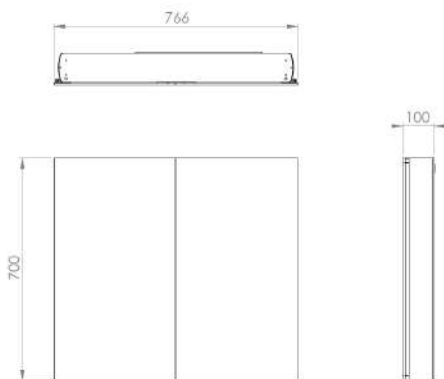

CODE
1076

DESCRIPTION
Ice 75cm mirror cabinet.
2 door mirrored both sides

INC VAT   **TVA INC**
£336.00   450.24€