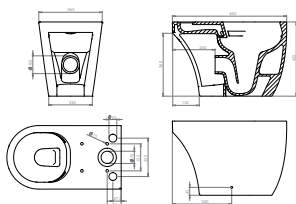

NOTE AUX PLOMBIERS !