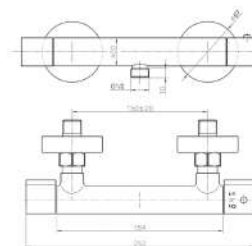

CODE
CO040

DESCRIPTION
Thermostatic bath shower mixer - MP

Also includes chrome legs for
deck-mounted installation.

INC VAT   **TVA INC**
£222.04   297.53€