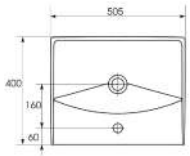

Extra holes can be drilled where required for £23.08 inc. VAT each, please quote code ETH when ordering extra tap holes.
All washbasins and units can be wall mounted unless specified.

CODE PR050 DESCRIPTION Prague 50 x 40cm washbasin 1 tap hole

INC VAT £119.00 **TVA INC** 159.46€