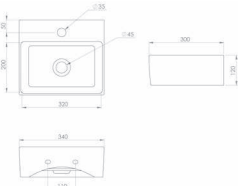

CODE
39008
39008.0

DESCRIPTION
Matteo 33 x 28cm washbasin 1 tap hole
Matteo 33 x 28cm washbasin no tap hole

INC VAT £99.00
TVA INC 132.66€

CODE
39006
39006.LH
39006.RH

DESCRIPTION
Matteo 51 x 25cm washbasin no tap hole
Matteo 51 x 25cm washbasin left hand tap hole
Matteo 51 x 25cm washbasin right hand tap hole

INC VAT £187.20
TVA INC 250.85€

CODE
MG2501
MG2503

DESCRIPTION
Matteo 49cm 2 door unit - White gloss
Matteo 49cm 2 door unit - New wengé

INC VAT £307.80
TVA INC 412.45€

CODE
PLMG2501
PLMG2503

OPTIONAL EXTRA - PLINTH KIT
White gloss plinth kit for MG2501
New wengé plinth kit for MG2503

INC VAT £66.55
TVA INC 89.18€

Plinth kit includes: 1 front plinth, 2 side plinths,
4 levelling legs, plinth clips and fixings

CODE
IN300

OPTIONAL EXTRA - HIDDEN LED LIGHTING
Inside hidden furniture light with IR motion sensor

INC VAT £23.99
TVA INC 32.14€

Total including washbasin and unit

£495.00 663.30€