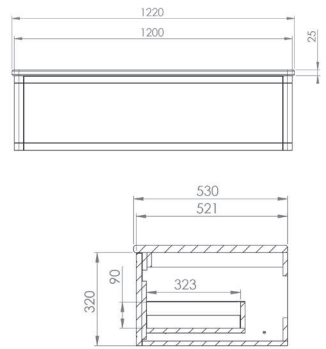

Total with basin, countertop, unit & chrome handle £2,275.69 3,049.43€

Please view our PODIUM and ICON ranges to see more options of sit on basins.

QTY	CODE	DESCRIPTION	INC VAT	TVA INC
x1	83114	Icon circle sit on washbasin	£395.00	529.30€
x1	FR120T.MW	Frontier 120cm countertop - Matte White	£680.00	911.20€
x1	FR120T.MC	Frontier 120cm countertop - Matte Cashmere	£680.00	911.20€
x1	FR120W.MW	Frontier 120cm wall-mounted drawer unit - Matte White	£1,263.00	1,692.42€
x1	FR120W.MG	Frontier 120cm wall-mounted drawer unit - Matte Grey	£1,263.00	1,692.42€
x1	FR120W.MF	Frontier 120cm wall-mounted drawer unit - Matte Fiord	£1,263.00	1,692.42€
x1	HDL01	Berlin handle - Chrome	£21.99	29.47€
x1	HDL01.MB	Berlin handle - Matte Black	£31.99	42.87€
x1	HDL02	Madrid handle - Stainless Steel Knurled	£26.99	36.17€
x1	HDL02.MB	Madrid handle - Stainless Steel Knurled, Matte Black	£36.99	49.57€
QTY	CODE	RECOMMENDED WASTE	INC VAT	TVA INC
x1	WA005	Low profile plastic trap for furniture	£30.00	40.20€
Total with basin, countertop, unit & chrome handle			£2,359.99	3,162.39€