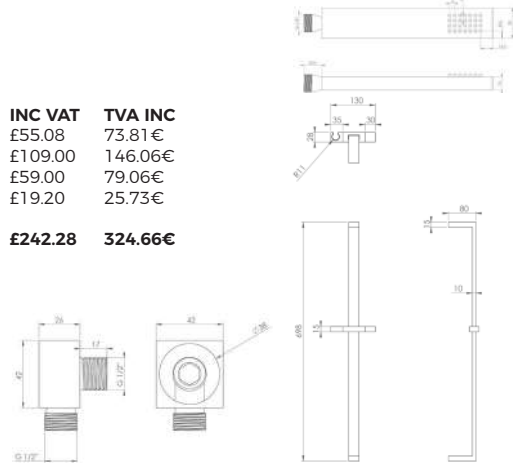

CODE
TO230
TO231
TO233
SH150SS

DESCRIPTION
Tooga square slim handset - Chrome
Tooga square slide shower rail - Chrome
Tooga square shower outlet elbow - Chrome
Cos / Tooga shower hose 1.5m - Chrome

INC VAT   **TVA INC**
£55.08   73.81€
£109.00   146.06€
£59.00   79.06€
£19.20   25.73€

Total with handset, rail, outlet and hose   **£242.28   324.66€**