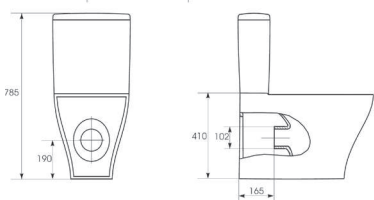

CODE	DESCRIPTION
PR0901	Prague RIMLESS close-coupled WC pan, L/H soil exit
PR091	Prague cistern
PR092	Prague standard soft-close seat
PR098	Prague slim-line soft-close seat

INC VAT	TVA INC
£254.00	340.36€
£139.00	186.26€
£92.00	123.28€
£95.85	128.44€

Total with pan, cistern and standard soft-close seat   £485.00   649.90€