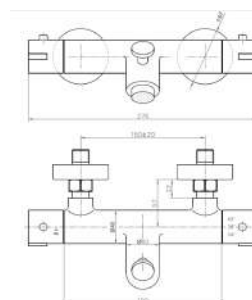

LP = 0.2 Bar

MP = 0.5 Bar

HP = 1.0 Bar

CODE
CO038

DESCRIPTION
Exposed round thermostatic shower valve
- MP
(35mm), bottom outlet

INC VAT   **TVA INC**
£112.28   150.46€

CODE
CO039

DESCRIPTION
Exposed round thermostatic shower valve
- MP
(30mm), bottom outlet

INC VAT   **TVA INC**
£103.02   138.05€

CODE
CO040

DESCRIPTION
Thermostatic bath shower mixer - MP

Also includes chrome legs for
deck-mounted installation.

INC VAT   **TVA INC**
£222.04   297.53€

CODE
CO016

DESCRIPTION
Pull out pencil handspray

INC VAT   **TVA INC**
£130.80   175.27€

CODE
CO017

DESCRIPTION
Pull out handspray

INC VAT   **TVA INC**
£130.80   175.27€