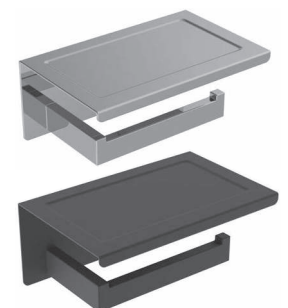

CODE
PU140
PU140.MB

DESCRIPTION
Pulse towel bar - Chrome
Pulse towel bar - Matte Black

INC VAT   **TVA INC**
£78.72   105.48€
£109.20   146.33€

CODE
PU190
PU190.MB

DESCRIPTION
Pulse robe hook - Chrome
Pulse robe hook - Matte Black

INC VAT   **TVA INC**
£24.96   33.45€
£42.00   56.28€

CODE
PU192
PU192.MB

DESCRIPTION
Pulse double robe hook - Chrome
Pulse double robe hook - Matte Black

INC VAT   **TVA INC**
£29.16   39.07€
£50.00   67.00€

CODE
PU260
PU260.MB

DESCRIPTION
Pulse toilet roll holder - Chrome
Pulse toilet roll holder - Matte Black

INC VAT   **TVA INC**
£39.00   52.26€
£59.00   79.06€

CODE
PU262
PU262.MB

DESCRIPTION
Pulse toilet roll holder & shelf - Chrome
Pulse toilet roll holder & shelf - Matte Black

INC VAT   **TVA INC**
£89.00   119.26€
£119.00   159.46€

CODE
PU365
PU365.MB

DESCRIPTION
Pulse shelf - Chrome
Pulse shelf - Matte Black

INC VAT   **TVA INC**
£89.00   119.26€
£119.00   159.46€