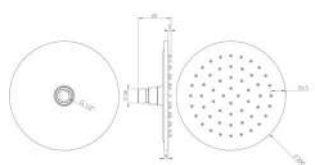

CODE
CO226

DESCRIPTION

Cos standard round shower head - Chrome
200mm x 8mm

INC VAT
£129.96

TVA INC
174.15€

CO226.MB

Cos standard round shower head - Matte Black
200mm x 8mm

£178.56

239.27€