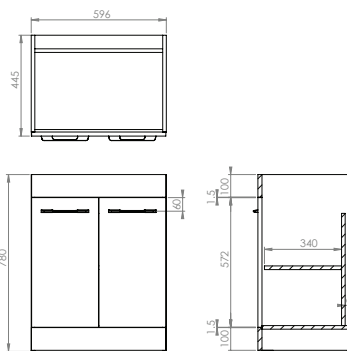

CODE	DESCRIPTION	INC VAT	TVA INC
50011	Austen 72 x 45cm washbasin - 1 tap hole	£165.00	221.10€
50011.0	Austen 72 x 45cm washbasin - no tap hole	£165.00	221.10€
500311	Austen 71cm soft-close 2 door unit - White gloss	£334.00	447.56€
500313	Austen 71cm soft-close 2 door unit - Alaska	£334.00	447.56€
500317	Austen 71cm soft-close 2 door unit - Pacific walnut	£334.00	447.56€

CODE	OPTIONAL EXTRA - HIDDEN LED LIGHTING	INC VAT	TVA INC
IN300	Inside hidden furniture light with IR motion sensor	£23.99	32.14€

Total including washbasin and unit **£499.00** **668.66€**