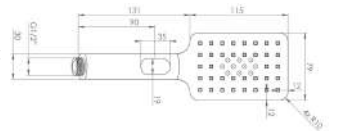

CODE
TO235
TO235.MB

DESCRIPTION
Tooga 3 function handset - Chrome
Tooga 3 function handset - Matte Black

INC VAT
£60.00
£90.00

TVA INC
80.40€
120.60€