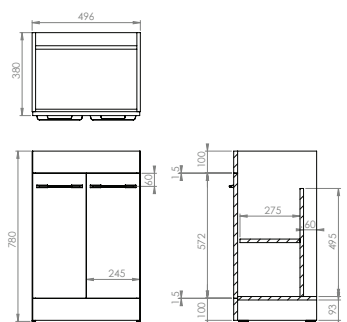

CODE	DESCRIPTION	INC VAT	TVA INC
50010	Austen 60 x 45cm washbasin - 1 tap hole	£160.00	214.40€
50010.0	Austen 60 x 45cm washbasin - no tap hole	£160.00	214.40€
500301	Austen 60cm soft-close 2 door unit - White gloss	£259.00	347.06€
500303	Austen 60cm soft-close 2 door unit - Alaska	£259.00	347.06€
500307	Austen 60cm soft-close 2 door unit - Pacific walnut	£259.00	347.06€

CODE	OPTIONAL EXTRA - HIDDEN LED LIGHTING	INC VAT	TVA INC
IN300	Inside hidden furniture light with IR motion sensor	£23.99	32.14€

Total including washbasin and unit **£419.00** **561.46€**