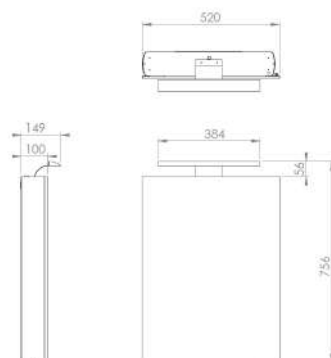

IR Sensor located near bottom right corner

CODE
1061

DESCRIPTION
Ice 60cm mirror cabinet including LED light and shaver socket.

INC VAT
£450.00

TVA INC
603.00€

- Double door mirrored both sides
- Aluminium carcass