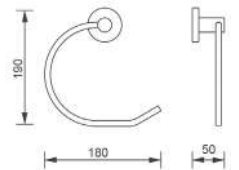

CODE
PA140

DESCRIPTION
Pascale towel bar

INC VAT £64.74
TVA INC 86.75€

CODE
PA150

DESCRIPTION
Pascale towel ring

INC VAT £40.10
TVA INC 53.73€

CODE
PA190

DESCRIPTION
Pascale robe hook