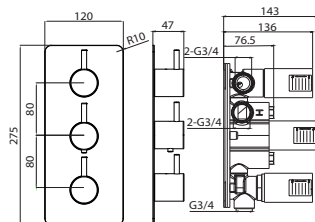

CODE
CO221

DESCRIPTION
3-way thermostatic shower valve COMPLETE - Chrome

INC VAT £535.00
TVA INC 716.91€

CODE
VB021
KC021

INDIVIDUAL COMPONENTS
Valve body - working components
Handle & plate set - Chrome

INC VAT £392.00
TVA INC 525.29€
INC VAT £143.00
TVA INC 191.62€