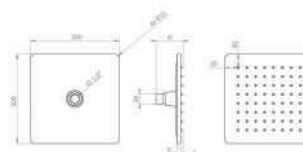

CODE
TO226
DESCRIPTION
Tooga standard square shower head - Chrome
200mm x 8mm

INC VAT £169.20
TVA INC 226.73€