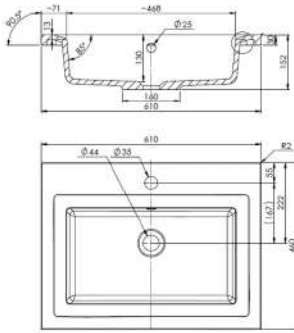

CODE	DESCRIPTION	INC VAT	TVA INC
XA60	X_ACT 60 x 46cm washbasin 1 tap hole	£201.00	269.34€
500301	Austen 60cm soft-close 2 door unit - White gloss	£259.00	347.06€
500303	Austen 60cm soft-close 2 door unit - Alaska	£259.00	347.06€
500307	Austen 60cm soft-close 2 door unit - Pacific walnut	£259.00	347.06€
CODE IN300	OPTIONAL EXTRA - HIDDEN LED LIGHTING Inside hidden furniture light with IR motion sensor	INC VAT £23.99	TVA INC 32.14€
Total including washbasin and unit		£460.00	616.40€