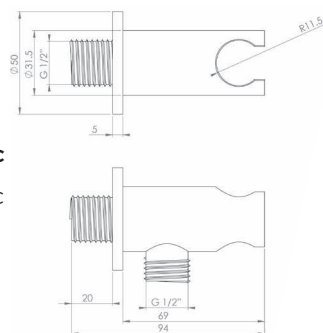

CODE
CO234
CO234.MB

DESCRIPTION
Cos round shower outlet & holder - Chrome
Cos round shower outlet & holder - Matte Black

INC VAT
£54.00
£79.20

TVA INC
72.36€
106.13€