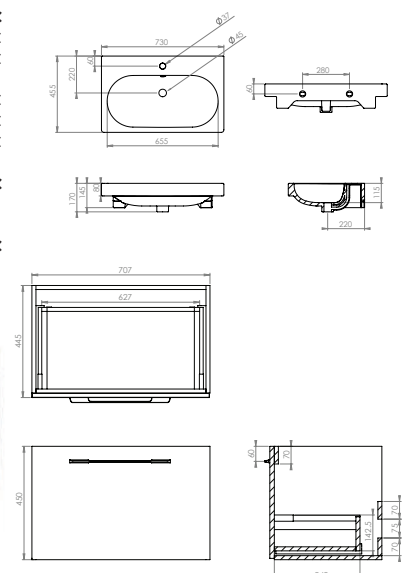

CODE	DESCRIPTION	INC VAT	TVA INC
50011	Austen 72 x 45cm washbasin - 1 tap hole	£165.00	221.10€
50011.0	Austen 72 x 45cm washbasin - no tap hole	£165.00	221.10€
500211	Austen 71cm soft-close drawer unit - White gloss	£334.00	447.56€
500213	Austen 71cm soft-close drawer unit - Alaska	£334.00	447.56€
500217	Austen 71cm soft-close drawer unit - Pacific walnut	£334.00	447.56€
CODE IN300	OPTIONAL EXTRA - HIDDEN LED LIGHTING Inside hidden furniture light with IR motion sensor	INC VAT £23.99	TVA INC 32.14€
Total including washbasin and unit		£499.00	668.66€