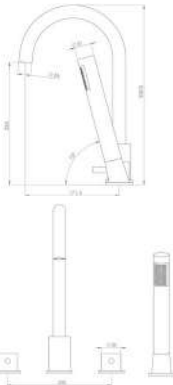

CODE
PA005

DESCRIPTION
3 piece wall-mounted mixer - MP

INC VAT £239.00
TVA INC 320.26€