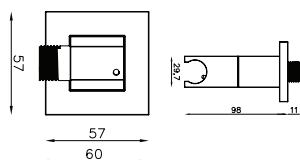

CODE
S1029

DESCRIPTION
Outlet elbow and holder with stopcock - square

INC VAT
£141.36

TVA INC
189.42€