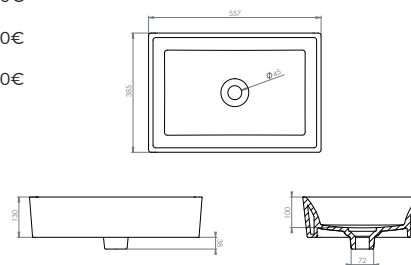

CODE	DESCRIPTION	INC VAT	TVA INC
39040	Podium square sit on washbasin 557 x 385mm - White - no overflow	£365.00	489.10€
39041	Podium square sit on washbasin 557 x 385mm - Matte Black - no overflow	£380.00	509.20€
39042	Podium square sit on washbasin 557 x 385mm - Matte Grey - no overflow	£380.00	509.20€