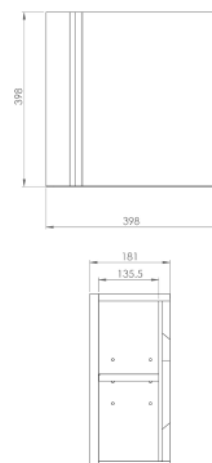

CODE	DESCRIPTION	INC VAT	TVA INC
GF0201	Matteo soft-close side unit 40 x 40 x 18cm - White gloss	£240.00	321.60€
GF0202	Matteo soft-close side unit 40 x 40 x 18cm - Black gloss	£240.00	321.60€
GF0203	Matteo soft-close side unit 40 x 40 x 18cm - Wengé	£240.00	321.60€
GF0205	Matteo soft-close side unit 40 x 40 x 18cm - Grey gloss	£240.00	321.60€