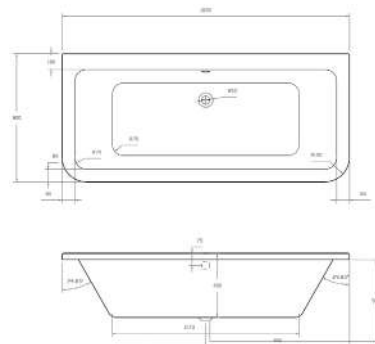

CODE
70155
70156

DESCRIPTION
Indigo 1800 x 800mm D-shaped bath
Indigo D-bath Front and LH/RH side panels

INC VAT £355.00
TVA INC 475.70€
£195.00 261.30€

CODE
20160
20161
20162L
20162R
20163
20164

DESCRIPTION
Left handed square shower bath tub 1700 x 850
Right handed square shower bath tub 1700 x 850
Shower screen - Left handed
Shower screen - Right handed
Front panel
End panel

INC VAT £518.69
£518.69
£296.86
£296.86
£133.40
£80.05
TVA INC 695.04€
695.04€
397.79€
397.79€
178.76€
107.27€