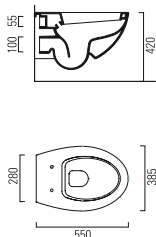

CODE
7712
MS7511
MS7511.C

DESCRIPTION
 Poppy wall-mounted WC - big
 Poppy standard seat & cover
 Poppy soft-close seat & cover

INC VAT **TVA INC**
 £596.00 798.65€
 £137.00 183.59€
 £171.00 229.14€

Total with pan and soft-close seat