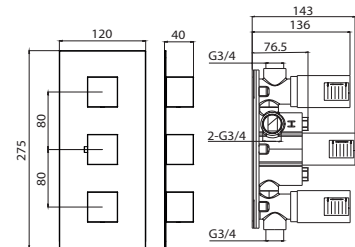

CODE
TO222.L

DESCRIPTION
2-way thermostatic shower valve - L.P
COMPLETE - Landscape - Chrome

INC VAT £522.00   **TVA INC** 699.48€

CODE
VB022
KT022.L

INDIVIDUAL COMPONENTS
Valve body - working components
Handle & plate set - Landscape - Chrome

INC VAT £385.00   **TVA INC** 515.90€
INC VAT £137.00   **TVA INC** 183.58€