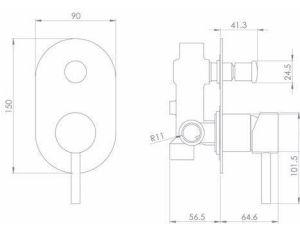

CODE
CO211

DESCRIPTION
Concealed manual shower valve - MP
inc. diverter

INC VAT
£229.00

TVA INC
306.86€