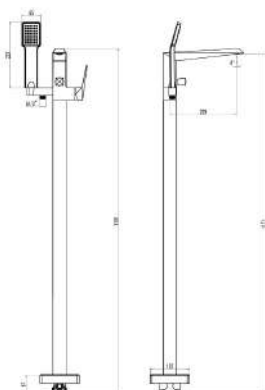

CODE
ME014

DESCRIPTION
Deck mounted flat turn handle bath shower mixer - HP

INC VAT £424.20
TVA INC 568.43€