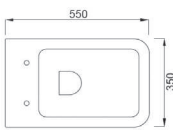

CODE
83121
83101SQ

DESCRIPTION
Icon RIMLESS square wall-hung WC pan
Icon square soft-close seat

INC VAT £490.00
TVA INC 656.60€
£190.00 254.60€

Total with pan and soft-close seat

£680.00 911.20€

Available cisterns p.138

CODE
83122

DESCRIPTION
Icon round wall-hung bidet

INC VAT £490.00
TVA INC 656.60€