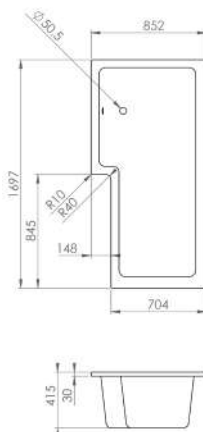

All Stetson baths are 3.5mm acrylic with fibreglass reinforcement & have a fully encapsulated 18mm baseboard for added strength & rigidity
Toutes les baignoires Stetson sont composées d'une structure en acrylique de 3.5mm et renforcées avec de la fibre de verre. En outre, elles sont dotées d'une
plinthe de 18 mm entièrement encastrée qui permet de renforcer leur solidité et leur rigidité.

CODE
20158

DESCRIPTION
Stetson 1800 x 1000mm bath - double ended
290 ltr capacity

INC VAT £995.00
TVA INC 1,333.30€

CODE
70155
70156

DESCRIPTION
Indigo 1800 x 800mm D-shaped bath
Indigo D-bath Front and LH/RH side panels

INC VAT £355.00
TVA INC 475.70€
£195.00 261.30€

CODE
20160
20161
20162L
20162R
20163
20164

DESCRIPTION
Left handed square shower bath tub 1700 x 850
Right handed square shower bath tub 1700 x 850
Shower screen - Left handed
Shower screen - Right handed
Front panel
End panel

INC VAT £518.69
£518.69
£296.86
£296.86
£133.40
£80.05
TVA INC 695.04€
695.04€
397.79€
397.79€
178.76€
107.27€