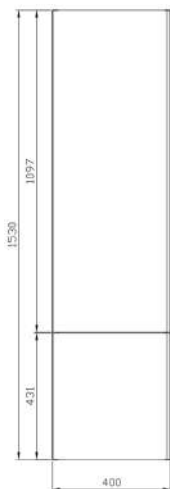

CODE PR060.1 DESCRIPTION Prague 60cm 2 drawer white gloss unit

INC VAT £400.00 **TVA INC** 536.00€

CODE IN300 **OPTIONAL EXTRA - HIDDEN LED LIGHTING**
Inside hidden furniture light with IR motion sensor

INC VAT £23.99 **TVA INC** 32.14€

Total including washbasin and unit **£525.00** **703.50€**