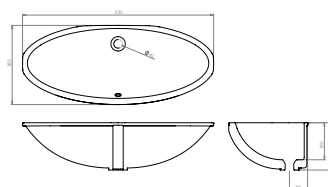

CODE
39104

DESCRIPTION
Undercounter washbasin 93 x 38 cm

INC VAT
£499.00

TVA INC
668.66€