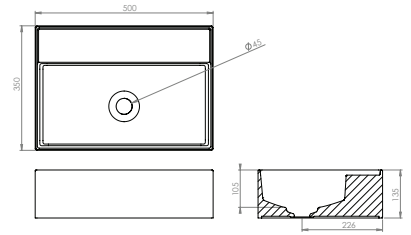

CODE
83114

DESCRIPTION
Icon circle sit on washbasin

INC VAT £395.00
TVA INC 529.30€

CODE	DESCRIPTION	INC VAT	TVA INC
84110	Icon 50 x 35cm sit on washbasin - 1 tap hole	£350.00	469.00€
84110.0	Icon 50 x 35cm sit on washbasin - no tap hole	£350.00	469.00€
84110W	Icon 50 x 35cm wall-mounted washbasin - 1 tap hole	£350.00	469.00€
84110W.0	Icon 50 x 35cm wall-mounted washbasin - no tap hole	£350.00	469.00€