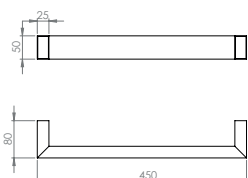

CODE
TE-7214

DESCRIPTION
Solo 450 x 80 x 50 dry electric towel rail - square
**REQUIRES ONE 10-60VA LIGHTING TRANSFORMER
PER RAIL**

INC VAT
£175.32

TVA INC
234.93€