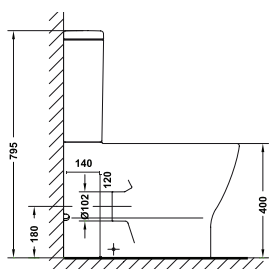

CODE	DESCRIPTION	INC VAT	TVA INC
60130	Matteo / Project close-coupled WC pan	£245.00	328.31€
60131	Matteo / Project cistern	£165.00	221.10€
60133c	Matteo / Project soft-close seat for c/c option	£155.00	207.71€

Total with pan, cistern and soft-close seat   £565.00   757.12€

CODE	DESCRIPTION	INC VAT	TVA INC
601301	Matteo / Project close-coupled WC pan, L/H soil exit	£300.00	402.00€
60131	Matteo / Project cistern	£165.00	221.10€
60133c	Matteo / Project soft-close seat for c/c option	£155.00	207.71€

Total with pan, cistern and soft-close seat   £620.00   830.81€

CODE	DESCRIPTION	INC VAT	TVA INC
601302	Matteo / Project close-coupled WC pan, R/H soil exit	£300.00	402.00€
60131	Matteo / Project cistern	£165.00	221.10€
60133c	Matteo / Project soft-close seat for c/c option	£155.00	207.71€

Total with pan, cistern and soft-close seat   £620.00   830.81€

CODE	DESCRIPTION	INC VAT	TVA INC
60155	Matteo / Project wall-hung WC pan	£385.00	515.89€
60133w	Matteo / Project soft-close seat for w/h option	£160.00	214.39€

Total with pan and soft-close seat   £545.00   730.28€

Available cisterns p.138

CODE	DESCRIPTION	INC VAT	TVA INC
60133c	Matteo / Project soft-close seat for c/c option	£155.00	207.71€
60133w	Matteo / Project soft-close seat for w/h option	£160.00	214.39€