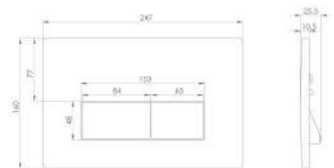

FP162 Flushe polished stainless steel square flush plate for cisterns FL2022, FL2024, FL2026, FL2028, HC2036 and HC2037 £277.20 371.45€

CODE
HC1030

DESCRIPTION
Flushe slim-line dual flush concealed cistern.
left or right water entry.