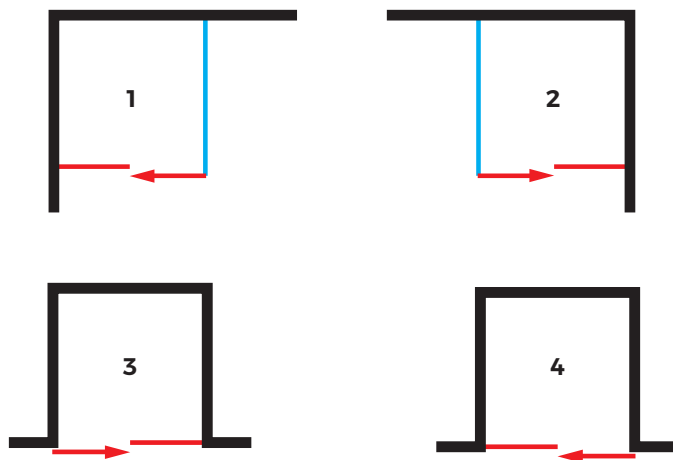

CONFIGURATIONS

All front/side panels are intercompatible. They are both reversible for a L/R configuration as shown above. Please note that these screens require a tray with a minimum outer edge of 60mm; complete the look by choosing one of our H25 or L25 shower trays starting on page 226.

Toutes les parois avant/latérales sont compatibles entre elles. Elles sont réversibles gauche/droite, comme le montre le schéma ci-dessus. Complétez votre douche en choisissant l'un de nos receveurs H25 ou L25 disponibles en page 226.