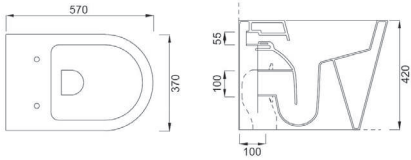

CODE
83115
83101RO

DESCRIPTION
Icon RIMLESS round back-to-wall WC pan
Icon round soft-close seat

INC VAT £490.00
TVA INC 656.60€
£190.00 254.60€

Total with pan and soft-close seat

£680.00 911.20€

Available cisterns p.138