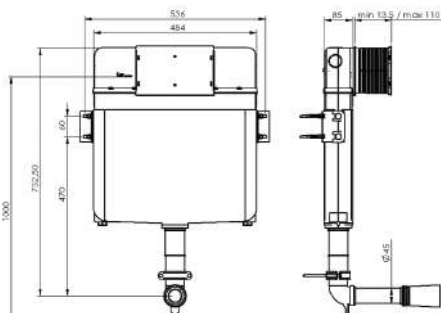

CODE
HC2036

DESCRIPTION
Flushe ultra-slim concealed cistern 80mm

INC VAT
£206.85

TVA INC
277.18€

Available flush plates p.142