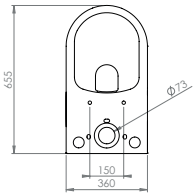

CODE
50070
50071
50073
50078
50079

DESCRIPTION
Austen close-coupled WC pan
Austen cistern
Austen standard soft-close seat
Austen slim-line soft-close seat
Austen slim-line standard seat

INC VAT	TVA INC
£160.00	214.40€
£136.00	182.24€
£99.00	132.66€
£110.00	147.40€
£79.00	105.86€

Total with cistern and standard soft-close seat £395.00 529.30€

SLIM-LINE SEAT AVAILABLE

You can upgrade any Austen close-coupled or back-to-wall WC pan with a premium slim-line SC seat - for that fabulous, **modern look!**

CODE
500701
50071
50073
50078
50079

DESCRIPTION
Austen close-coupled WC pan, L/H soil exit
Austen cistern
Austen standard soft-close seat
Austen slim-line soft-close seat
Austen slim-line standard seat

INC VAT	TVA INC
£255.00	341.70€
£136.00	182.24€
£99.00	132.66€
£110.00	147.40€
£79.00	105.86€

Total with cistern and standard soft-close seat £490.00 656.60€

SLIM-LINE SEAT AVAILABLE

You can upgrade any Austen close-coupled or back-to-wall WC pan with a premium slim-line SC seat - for that fabulous, **modern look!**

CODE
500702
50071
50073
50078
50079

DESCRIPTION
Austen close-coupled WC pan, R/H soil exit
Austen cistern
Austen standard soft-close seat
Austen slim-line soft-close seat
Austen slim-line standard seat

INC VAT	TVA INC
£255.00	341.70€
£136.00	182.24€
£99.00	132.66€
£110.00	147.40€
£79.00	105.86€

Total with cistern and standard soft-close seat £490.00 656.60€

SLIM-LINE SEAT AVAILABLE

You can upgrade any Austen close-coupled or back-to-wall WC pan with a premium slim-line SC seat - for that fabulous, **modern look!**