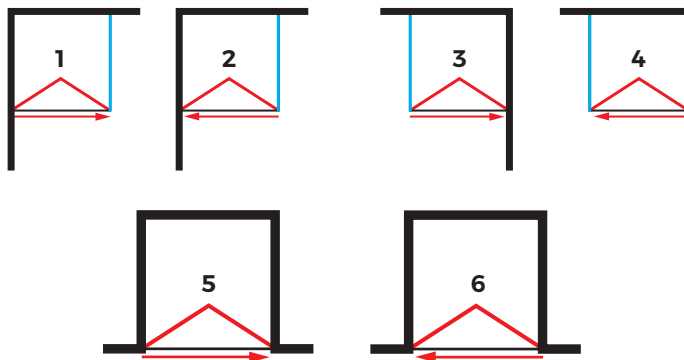

CONFIGURATIONS