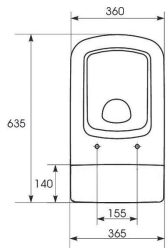

quick release seat

INDIGO_ART

WC'S

Pictured: INDIGO_ART RIMLESS wall-mounted WC pan and slim soft-close seat.

CODE	DESCRIPTION	INC VAT	TVA INC
70070	Indigo_Art close-coupled WC pan	£205.00	274.70€
70071	Indigo_Art cistern	£100.00	134.00€
70073	Indigo_Art slim soft-close seat	£90.00	120.60€