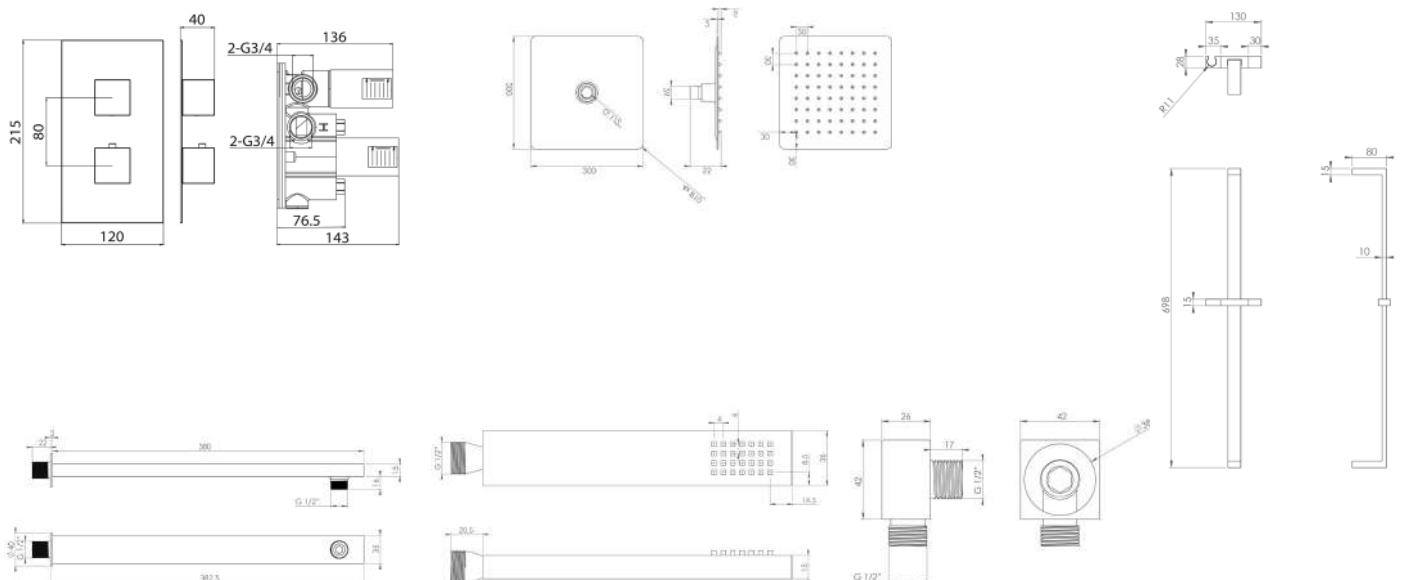

2 Water Outlet

CODE	DESCRIPTION	INC VAT	TVA INC
TOSP02.MB	Tooga 2 way thermostatic shower *valve; slim square shower head; square wall-mounted shower arm; square slim handset; square shower rail; square shower outlet; 1.5m shower hose	£1,240.56	1,662.35€

Includes: TO220.MB, TO223.MB, TO229.MB, TO230.MB, TO231.MB, TO233.MB & SH150SS.MB

*TO220.MB - WRAS Approved Valve