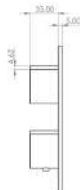

CODE NI019 **DESCRIPTION**
1-way thermostatic shower valve
COMPLETE - Chrome

INC VAT **TVA INC**
£526.00 704.83€

CODE VB019 **INDIVIDUAL COMPONENTS**
Valve body - working components
KN019 Handle & plate set - Chrome

INC VAT **TVA INC**
£316.00 423.43€
£210.00 281.40€