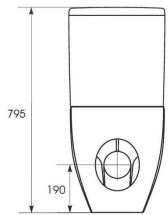

quick release seat

INDIGO_ART

WC'S

Pictured: INDIGO_ART RIMLESS wall-mounted WC pan and slim soft-close seat.

CODE	DESCRIPTION	INC VAT	TVA INC
70070	Indigo_Art close-coupled WC pan	£205.00	274.70€
70071	Indigo_Art cistern	£100.00	134.00€
70073	Indigo_Art slim soft-close seat	£90.00	120.60€