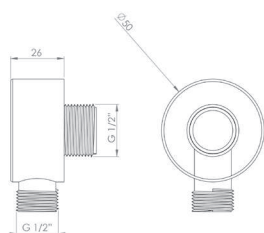

CODE
CO233
CO233.MB

DESCRIPTION
Cos round shower outlet elbow - Chrome
Cos round shower outlet elbow - Matte Black

INC VAT   **TVA INC**
£49.00   65.66€
£75.00   100.50€

CODE
TO233
TO233.MB

DESCRIPTION
Tooga square shower outlet elbow - Chrome
Tooga square shower outlet elbow - Matte Black

INC VAT   **TVA INC**
£59.00   79.06€
£85.00   113.90€

CODE
S1018

DESCRIPTION
Round brass body jet

INC VAT   **TVA INC**
£42.72   57.24€

CODE
S1019

DESCRIPTION
Square brass body jet

INC VAT   **TVA INC**
£50.82   68.10€