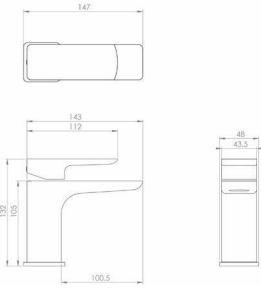

LP = 0.2 Bar

MP = 0.5 Bar

HP = 1.0 Bar