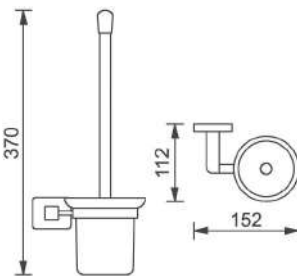

CODE
JO2310

DESCRIPTION
Jones 2 brush holder

INC VAT   **TVA INC**
£67.10   89.91€

CODE
JO2140

DESCRIPTION
Jones 2 towel bar

INC VAT   **TVA INC**
£89.09   119.39€