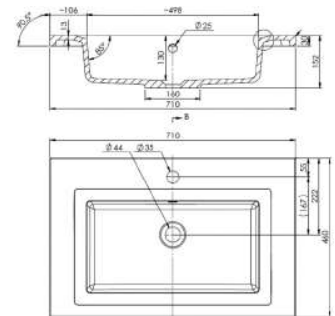

CODE	DESCRIPTION	INC VAT	TVA INC
XA72	X_ACT 72 x 46cm washbasin 1 tap hole	£226.00	302.84€
500211	Austen 71cm soft-close drawer unit - White gloss	£334.00	447.56€
500213	Austen 71cm soft-close drawer unit - Alaska	£334.00	447.56€
500217	Austen 71cm soft-close drawer unit - Pacific walnut	£334.00	447.56€
CODE	OPTIONAL EXTRA - HIDDEN LED LIGHTING	INC VAT	TVA INC
IN300	Inside hidden furniture light with IR motion sensor	£23.99	32.14€
Total including washbasin and unit		£560.00	750.40€