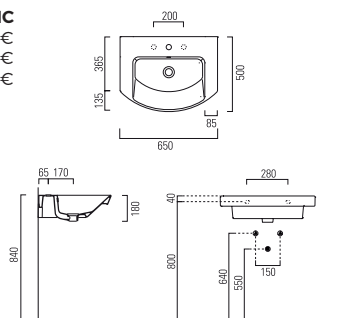

CODE	DESCRIPTION
7732	Poppy 65 x 50cm washbasin with overflow, 1 tap hole
7732.0	Poppy 65 x 50cm washbasin with overflow, no tap hole
PAMQ65	Towel rail

INC VAT	TVA INC
£345.00	462.30€
£345.00	462.30€
£179.00	239.87€