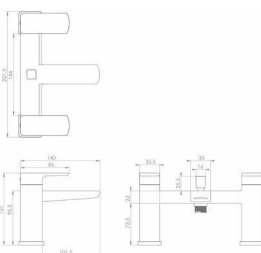

INC VAT **TVA INC**
 £198.96 266.61€
 £239.04 320.31€

CODE
FU004 Tall mixer & clicker waste - MP - Chrome
FU004.MB Tall mixer & clicker waste - MP - Matte Black

INC VAT **TVA INC**
 £264.96 355.05€
 £294.96 395.25€