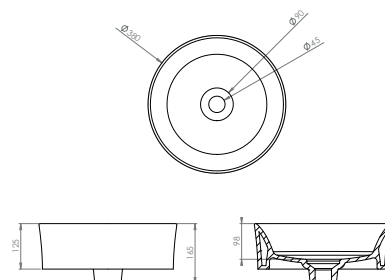

Also featured, GLACIER 75cm electric mirror cabinet, NICHOLSON NI104 single lever tall basin mixer and INSIDE IN300 hidden LED drawer light.

CODE	DESCRIPTION	INC VAT	TVA INC
39020	Podium round sit on washbasin 380mm - White - no overflow	£350.00	469.00€
39021	Podium round sit on washbasin 380mm - Matte Black - no overflow	£360.00	482.40€
39022	Podium round sit on washbasin 380mm - Matte Grey - no overflow	£360.00	482.40€