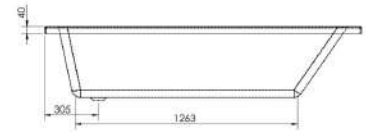

AGUA MAISON

All Stetson baths are 3.5mm acrylic with fibreglass reinforcement & have a fully encapsulated 18mm baseboard for added strength & rigidity
Toutes les baignoires Stetson sont composées d'une structure en acrylique de 3.5 mm et renforcées avec de la fibre de verre. En outre, elles sont dotées d'une plinthe de 18 mm entièrement encastrée qui permet de renforcer leur solidité et leur rigidité.

CODE
20155

DESCRIPTION
Stetson 1800 x 800mm bath - single ended
230 ltr capacity

INC VAT £575.00
TVA INC 770.50€