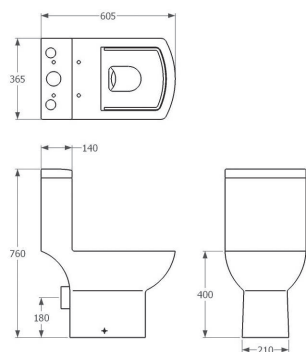

CODE   **DESCRIPTION**
60635   I-line II RIMLESS close-coupled WC pan
60636   I-line II cistern
60633   I-line soft-close, quick-release seat & cover

INC VAT   **TVA INC**
£139.00   186.25€
£81.00   108.54€
£99.00   132.66€

Total including cistern & soft-close seat
£319.00   427.45€
Components WRAS Approved