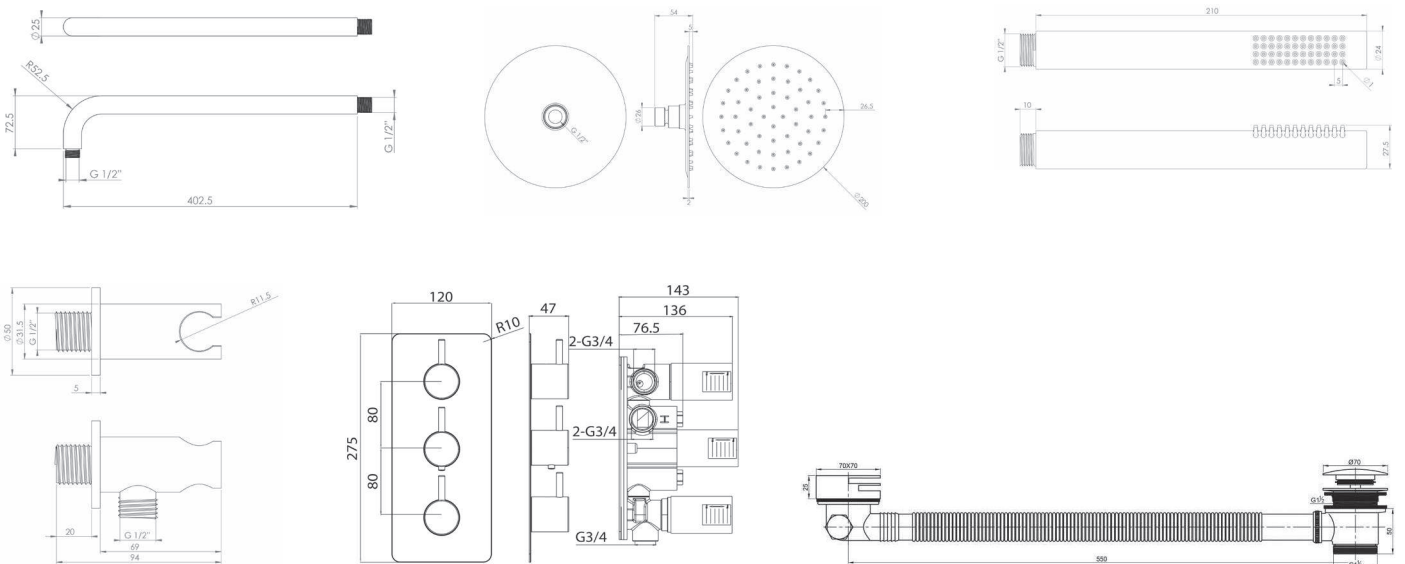

3 Water Outlet

CODE	DESCRIPTION	INC VAT	TVA INC
COSP04.MB	Cos 3 way thermostatic shower *valve; slim round shower head; round wall-mounted shower arm; round slim handset; round shower outlet & holder; 1.5m shower hose; round bath filler, overflow & clicker waste	£1,207.32	1,617.81€

Includes: CO221.MB, CO223.MB, CO229.MB, CO230.MB, CO234.MB, SH150SS.MB & CO100.MB

*CO221.MB - WRAS Approved Valve