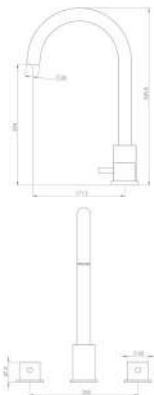

CODE
PA013

DESCRIPTION
4 piece bath shower mixer - MP

INC VAT £315.00
TVA INC 422.10€