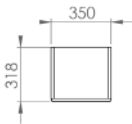

CODE **OPTIONAL EXTRA - HIDDEN LED LIGHTING**
IN300 Inside hidden furniture light with IR motion sensor

INC VAT **TVA INC**
 £23.99 32.14€

Total including washbasin and unit **£499.00** **668.66€**

CODE **DESCRIPTION**
700305 Indigo tall side unit 140 x 35 x 32cm - White gloss
700505 Indigo tall side unit 140 x 35 x 32cm - Grey gloss