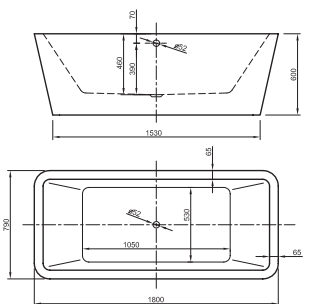

CODE
21106

DESCRIPTION
Vista 1695 x 800mm freestanding bath tub
inc. waste

INC VAT £1,900.00
TVA INC 2,546.00€