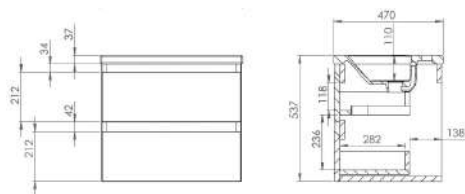

CODE	DESCRIPTION	INC VAT	TVA INC
66010	Uni 60cm washbasin 1 tap hole	£170.00	227.81€
UF001	Uni 60cm 2 drawer unit - Matte white	£415.00	556.10€
UF015	Uni 60cm 2 drawer unit - Matte anthracite	£415.00	556.10€
CODE	OPTIONAL EXTRA - HIDDEN LED LIGHTING	INC VAT	TVA INC
IN300	Inside hidden furniture light with IR motion sensor	£23.99	32.14€
Total including washbasin and unit		£585.00	783.91€

CODE	DESCRIPTION	INC VAT	TVA INC
66012	Uni 80cm washbasin 1 tap hole	£210.00	281.40€
UF080.MW	Uni 80cm 2 drawer unit - Matte white	£485.00	649.90€
UF080.MA	Uni 80cm 2 drawer unit - Matte anthracite	£485.00	649.90€
CODE	OPTIONAL EXTRA - HIDDEN LED LIGHTING	INC VAT	TVA INC
IN300	Inside hidden furniture light with IR motion sensor	£23.99	32.14€
Total including washbasin and unit		£695.00	931.30€

CODE	DESCRIPTION	INC VAT	TVA INC
UF100	Uni 170 x 35 x 34cm tall side unit - Matte white	£350.00	469.01€
UF115	Uni 170 x 35 x 34cm tall side unit - Matte anthracite	£350.00	469.01€