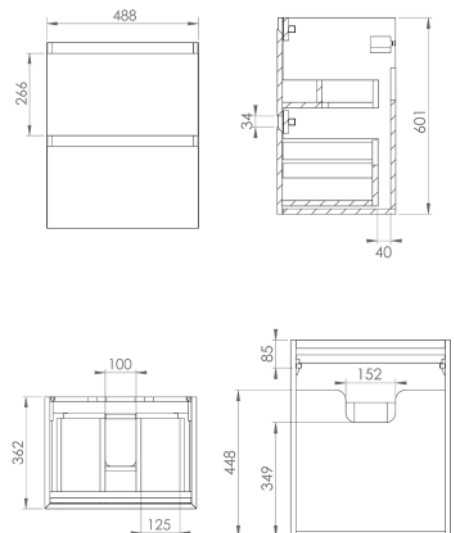

PODIUM

Extra holes can be drilled where required for £23.08 inc. VAT each, please quote code ETH when ordering extra tap holes.
All washbasins and units can be wall mounted unless specified.

CODE **DESCRIPTION**
39001 Matteo 50 x 37cm washbasin 1 tap hole
39001.0 Matteo 50 x 37cm washbasin no tap hole

CODE **DESCRIPTION**
M0101.1 Podium 50cm 1 drawer white gloss unit
M0103.1 Podium 50cm 1 drawer zulu wengé unit

CODE **OPTIONAL EXTRA - HIDDEN LED LIGHTING**
IN300 Inside hidden furniture light with IR motion sensor

Total including washbasin and unit

INC VAT **TVA INC**
£244.40 327.50€
£244.40 327.50€

INC VAT **TVA INC**
£546.00 731.64€
£546.00 731.64€

INC VAT **TVA INC**
£23.99 32.14€

£790.40 1,059.14€

CODE **DESCRIPTION**
M0101.2 Podium 50cm 2 drawer white gloss unit
M0103.2 Podium 50cm 2 drawer zulu wengé unit

CODE **OPTIONAL EXTRA - PLINTH KIT FOR DOUBLE DRAWER UNIT**
PLM0101 Podium white gloss plinth kit for 2 drawer unit
PLM0103 Podium zulu wengé plinth kit for 2 drawer unit

Plinth kit includes: 1 front plinth, 2 side plinths, 4 levelling legs, plinth clips and fixings

CODE **OPTIONAL EXTRA - HIDDEN LED LIGHTING**
IN300 Inside hidden furniture light with IR motion sensor

Total including washbasin and unit

INC VAT **TVA INC**
£816.00 1,093.44€
£816.00 1,093.44€

INC VAT **TVA INC**
£83.20 111.49€
£83.20 111.49€

INC VAT **TVA INC**
£23.99 32.14€

£1,060.40 1,420.94€