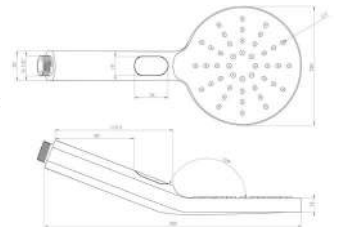

CODE
CO235
CO235.MB

DESCRIPTION
Cos 3 function handset - Chrome
Cos 3 function handset - Matte Black

INC VAT
£50.40
£80.00

TVA INC
67.54€
107.20€